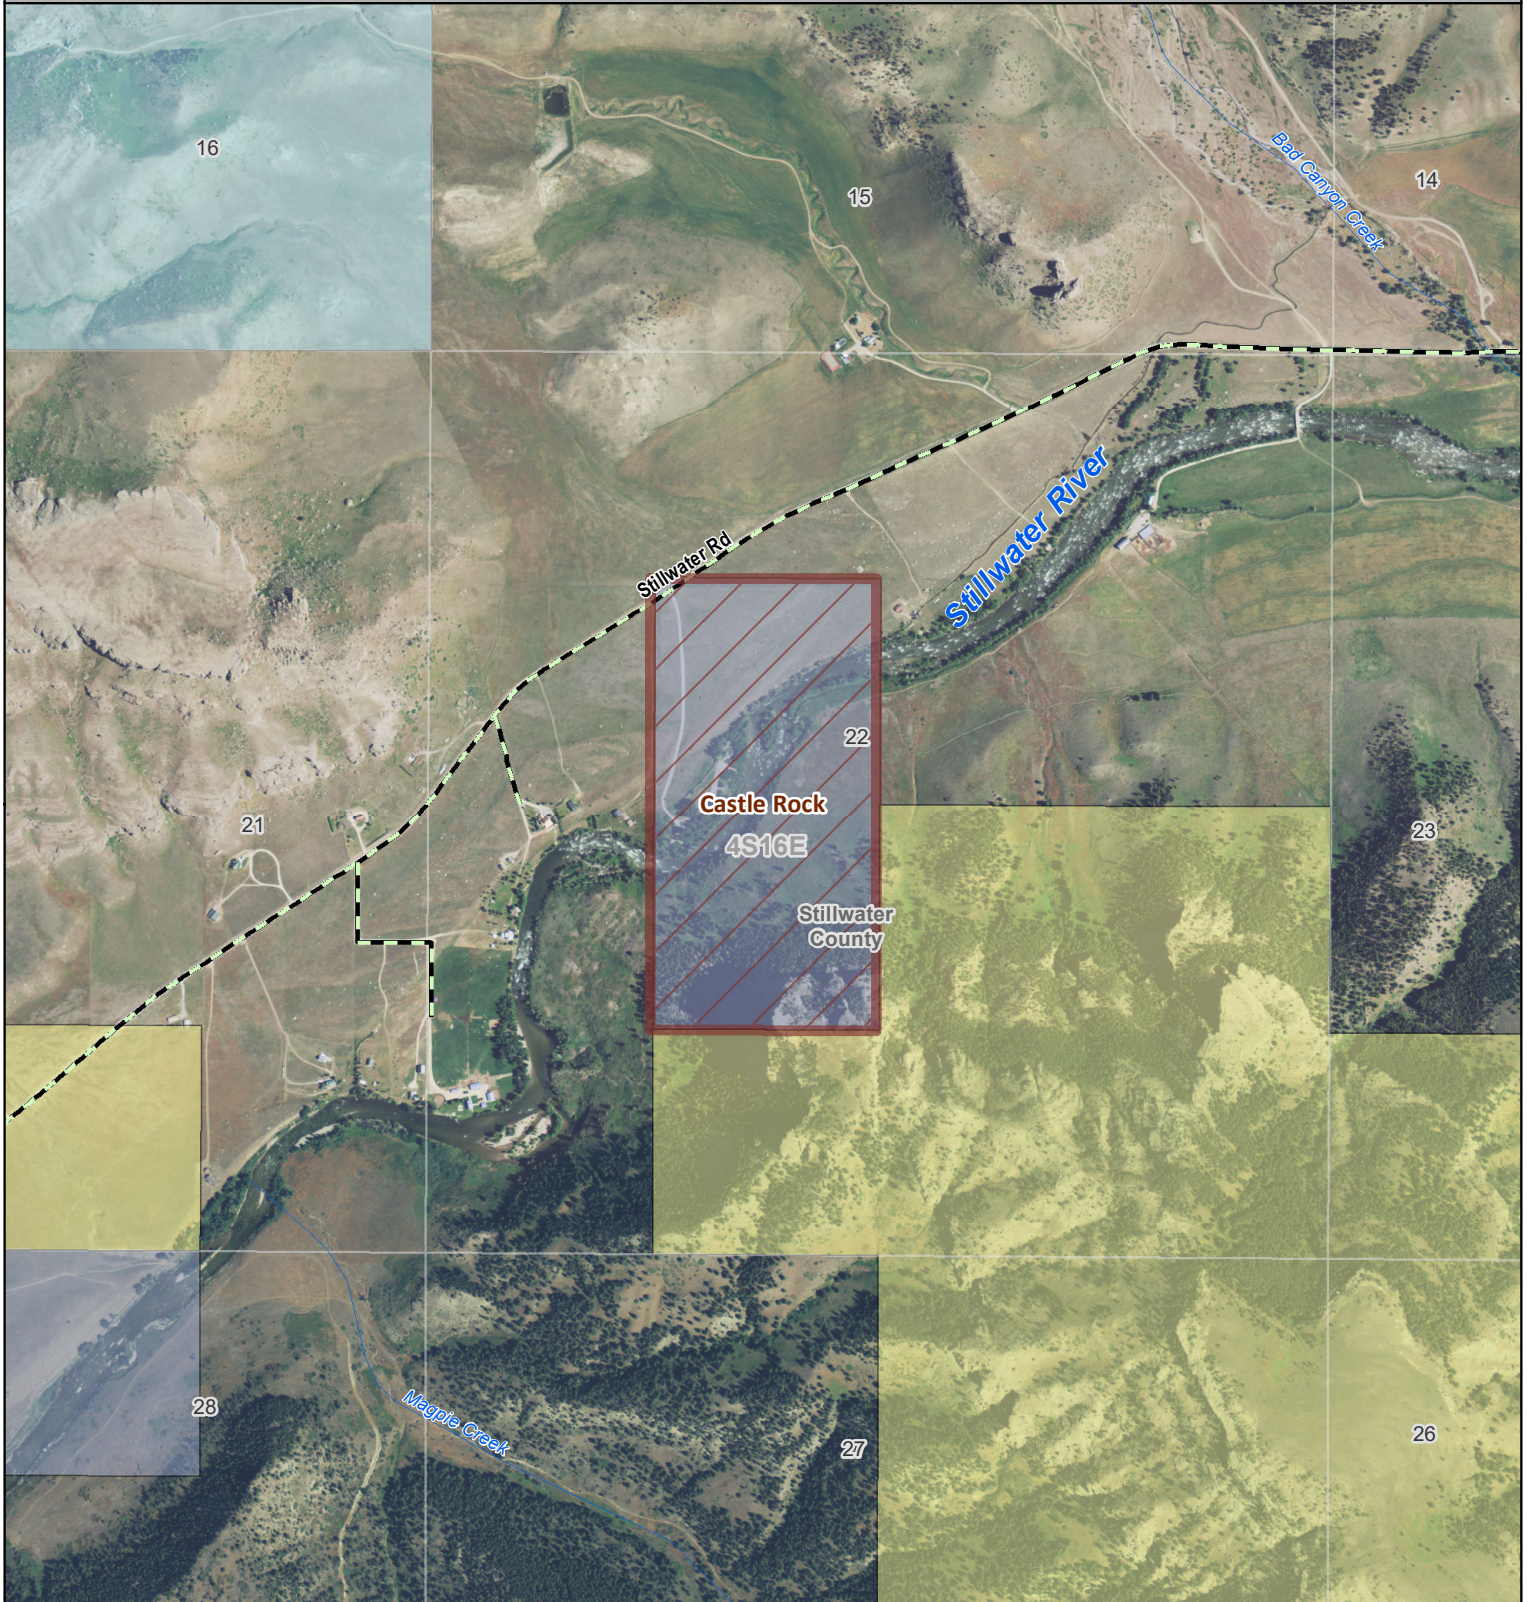

Fishing Access Site

-  Boundary
-  BLM
-  MT Fish, Wildlife & Parks
-  State Lands

39753838.pdf
Date: 12/18/2019

Disclaimer - This map is not intended to depict property ownership outside the Wildlife Management Area. Contact the appropriate land management agency for information on public land ownership and travel guidelines.