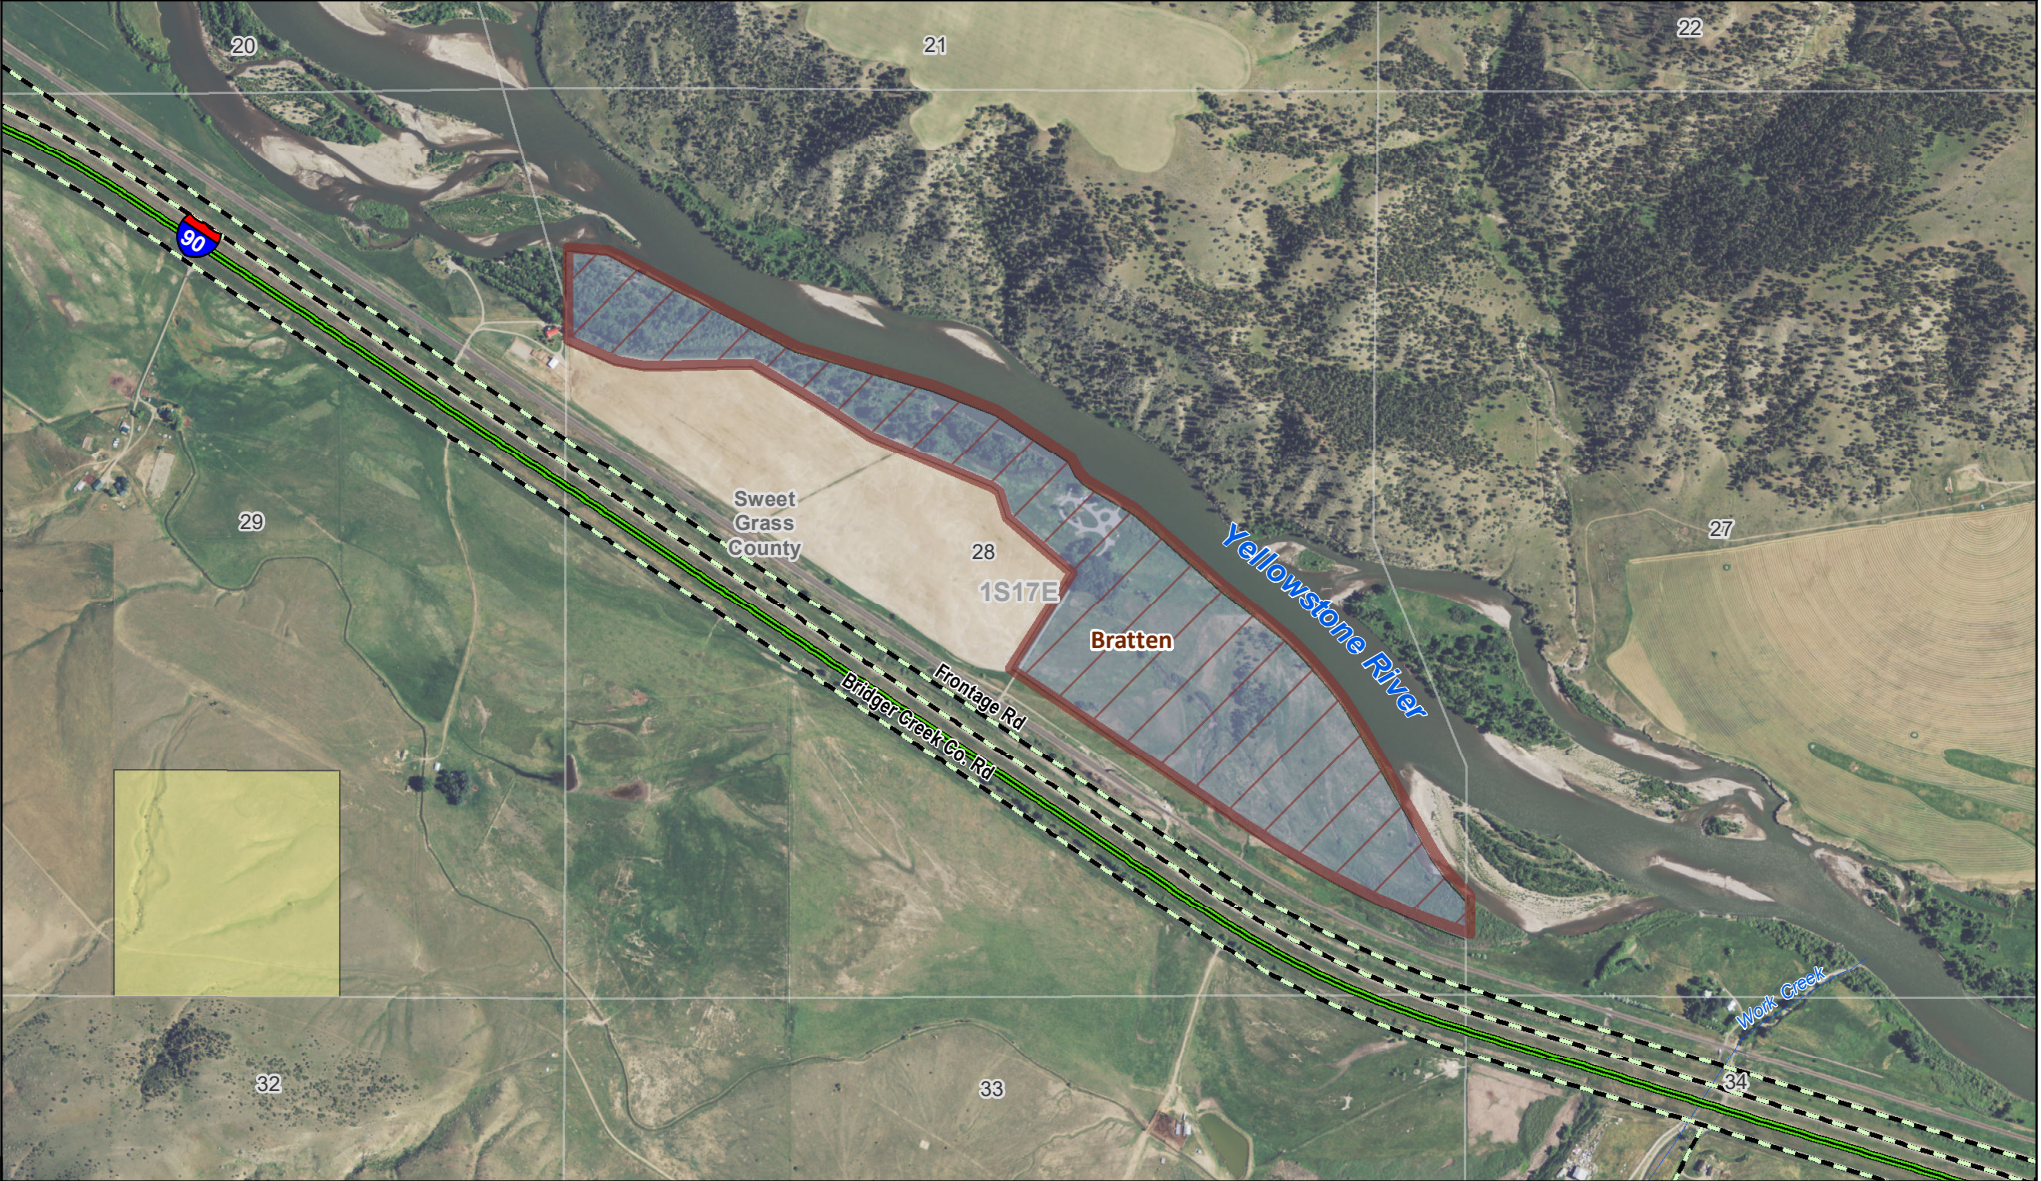

Fishing Access Site

-  Boundary
-  BLM
-  MT Fish, Wildlife & Parks

39753810.pdf  
Date: 12/18/2019

Disclaimer - This map is not intended to depict property ownership outside the Wildlife Management Area. Contact the appropriate land management agency for information on public land ownership and travel guidelines.