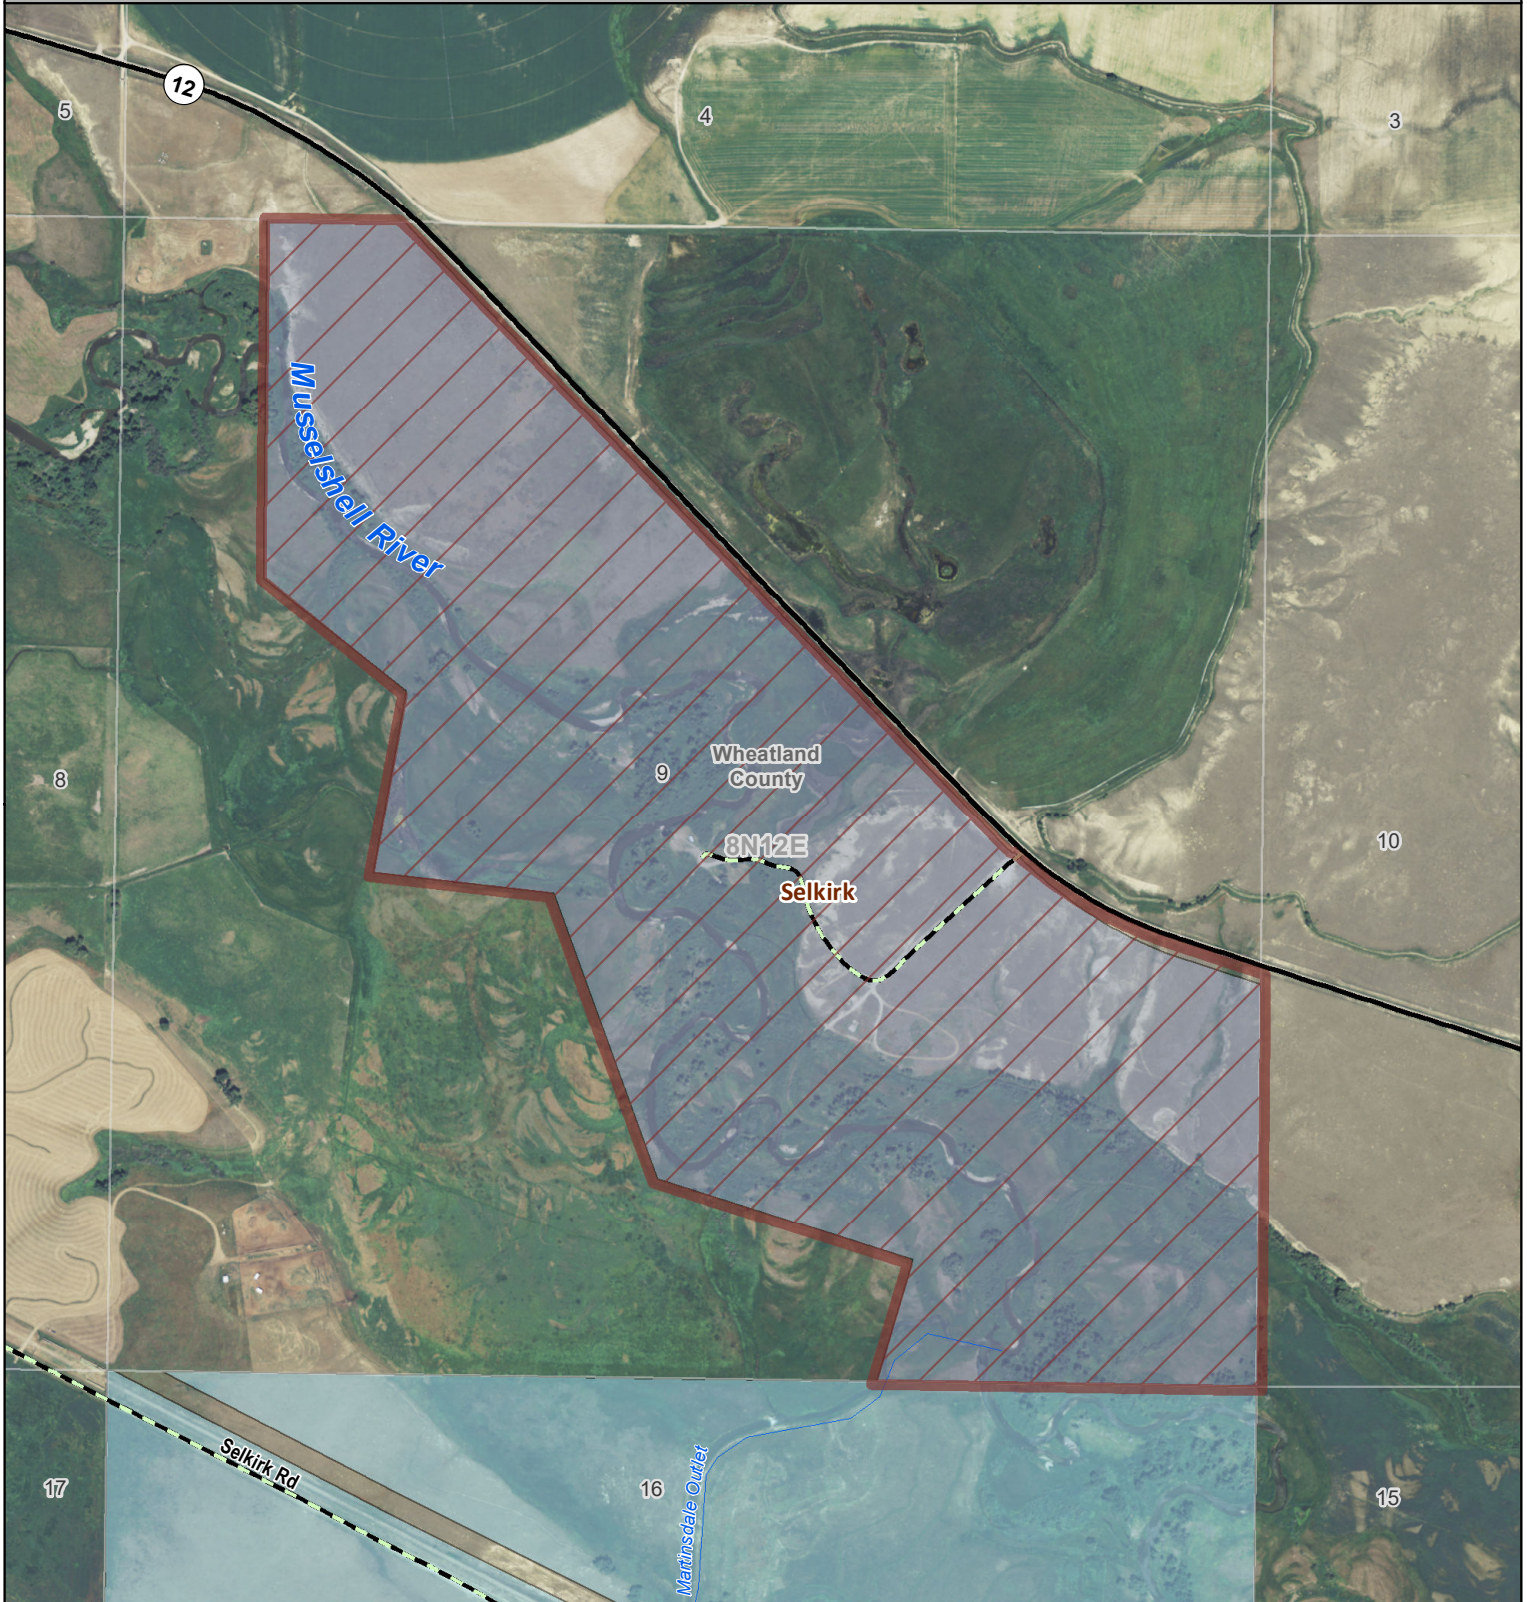

Fishing Access Site

-  Boundary
-  MT Fish, Wildlife & Parks
-  State Lands

39753808.pdf
Date: 12/18/2019

Disclaimer - This map is not intended to depict property ownership outside the Wildlife Management Area. Contact the appropriate land management agency for information on public land ownership and travel guidelines.