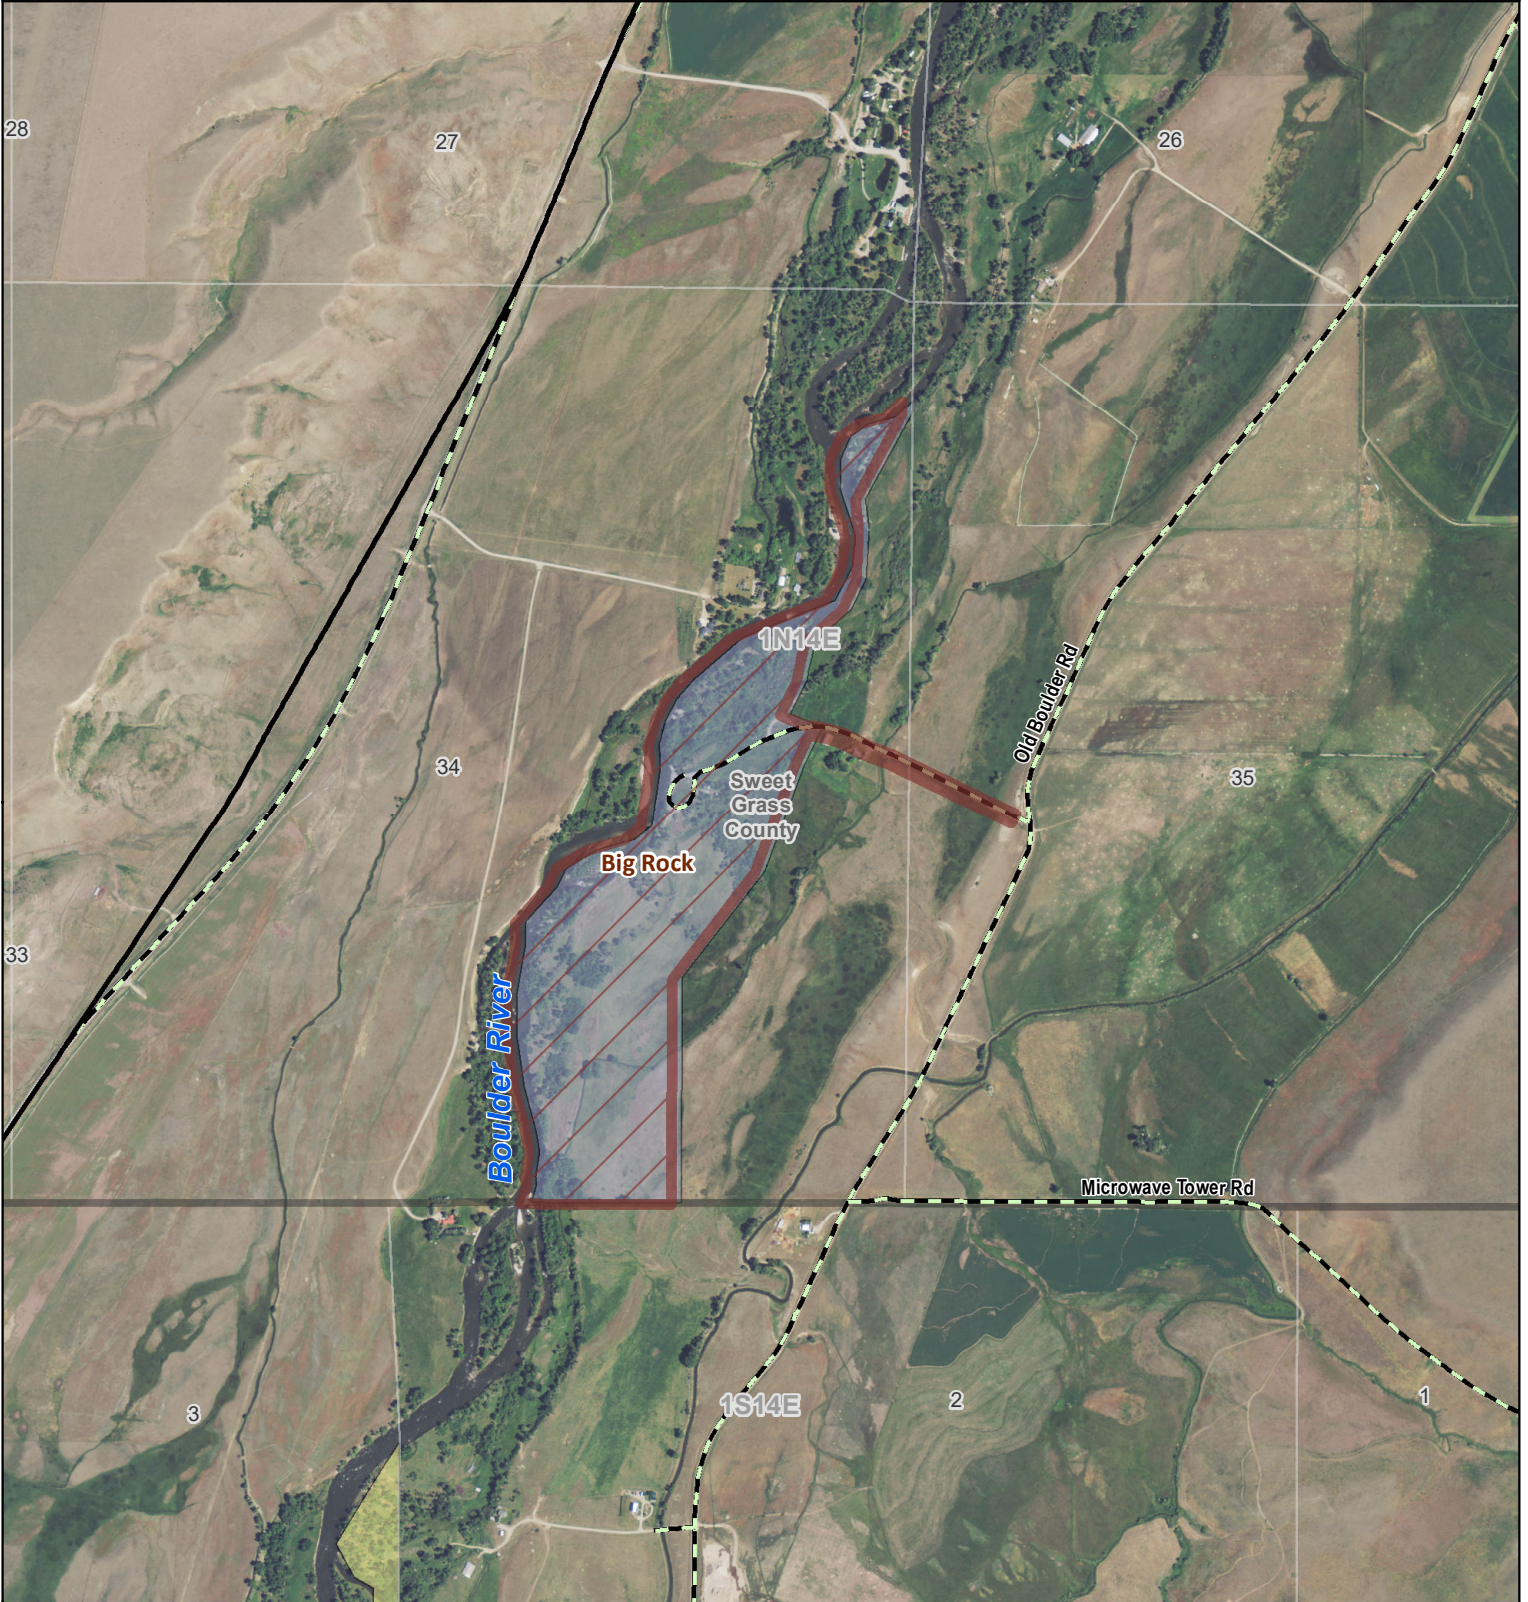

Fishing Access Site

-  Boundary
-  BLM
-  MT Fish, Wildlife & Parks

39753804.pdf
Date: 12/18/2019

Disclaimer - This map is not intended to depict property ownership outside the Wildlife Management Area. Contact the appropriate land management agency for information on public land ownership and travel guidelines.