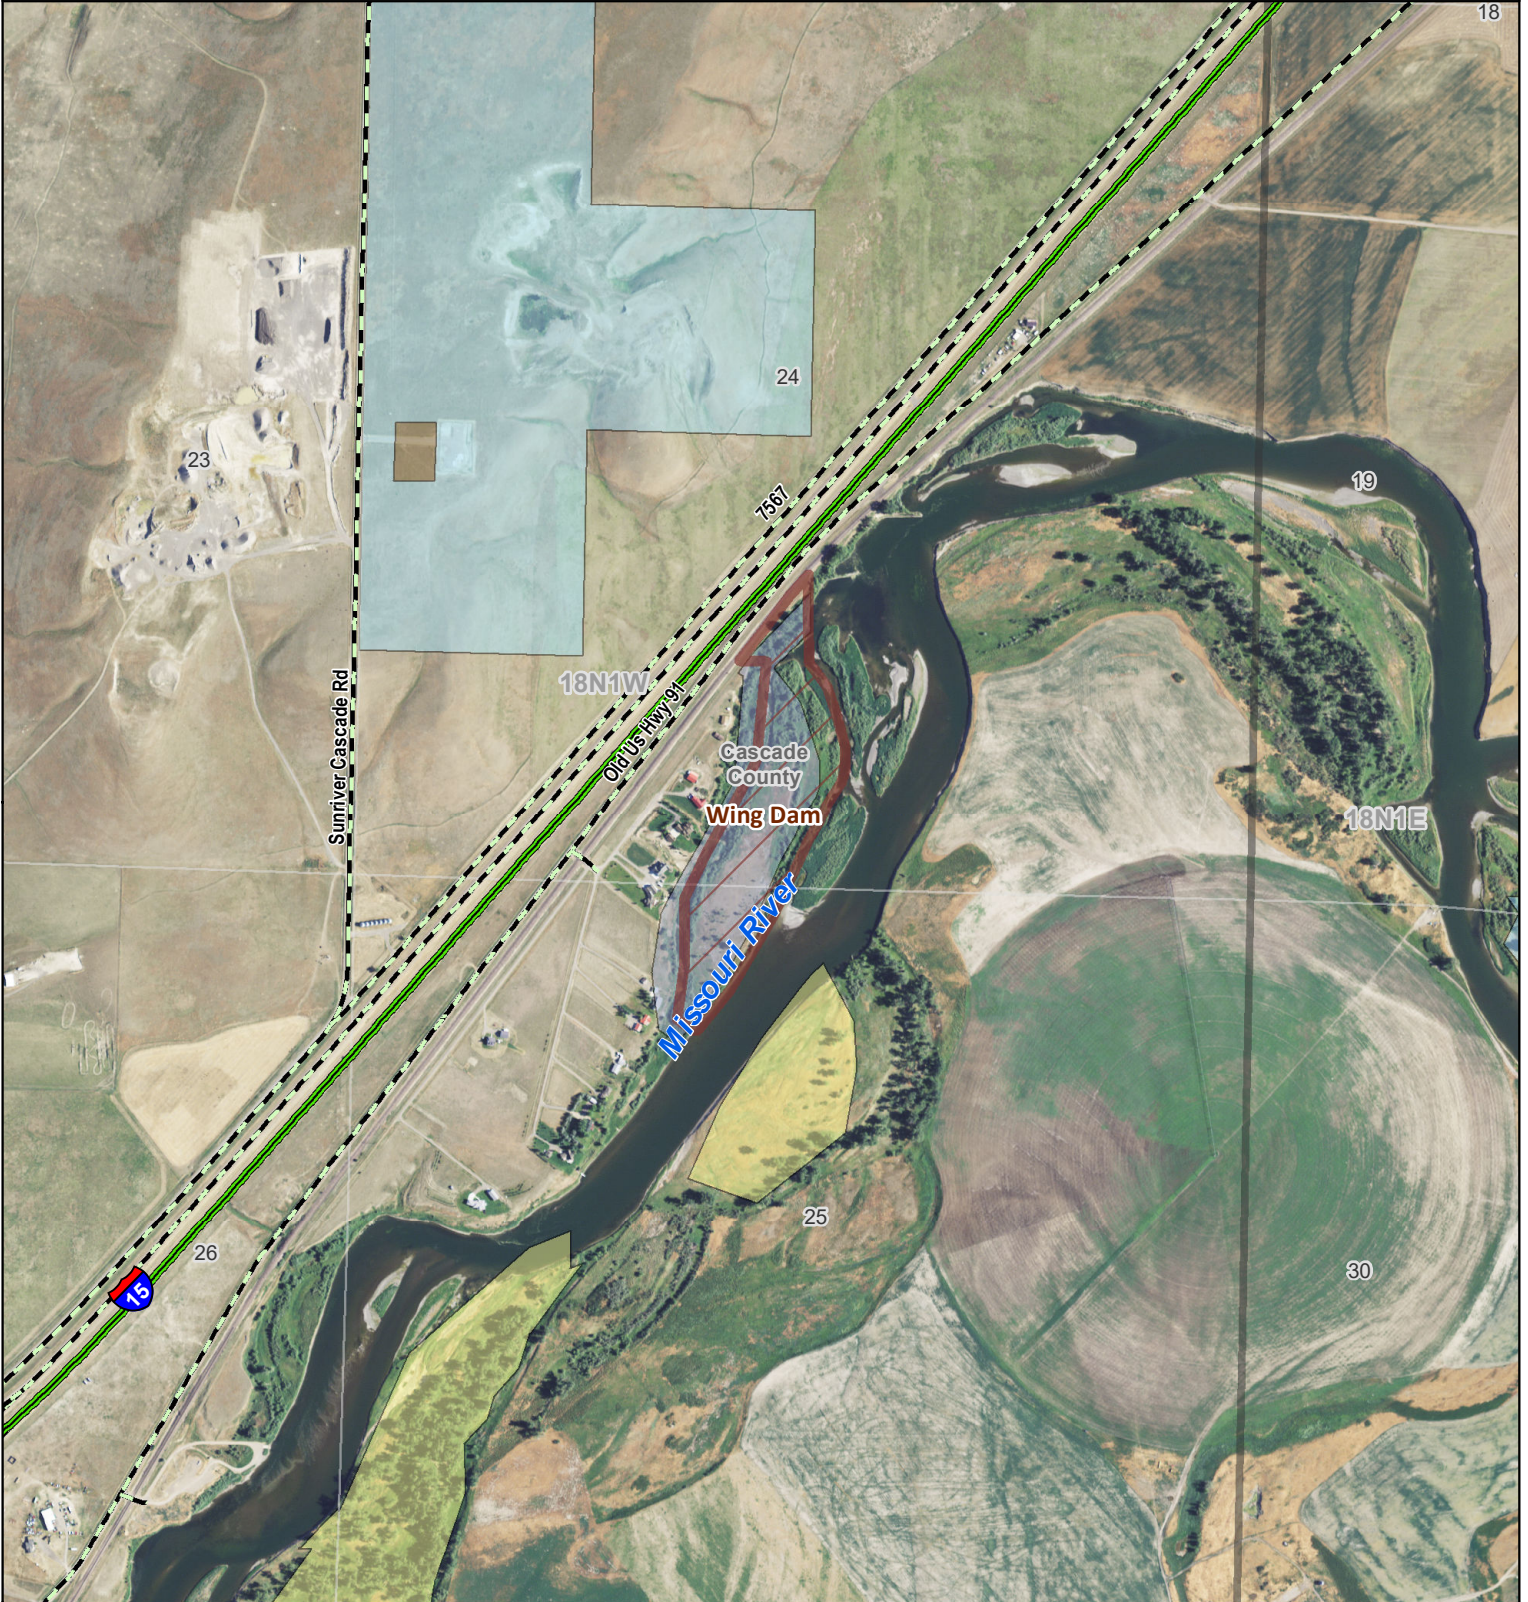

Fishing Access Site

-  Boundary
-  BLM
-  Other Federal Lands
-  MT Fish, Wildlife & Parks

 State Lands

39753738.pdf
Date: 12/18/2019

Disclaimer - This map is not intended to depict property ownership outside the Wildlife Management Area. Contact the appropriate land management agency for information on public land ownership and travel guidelines.