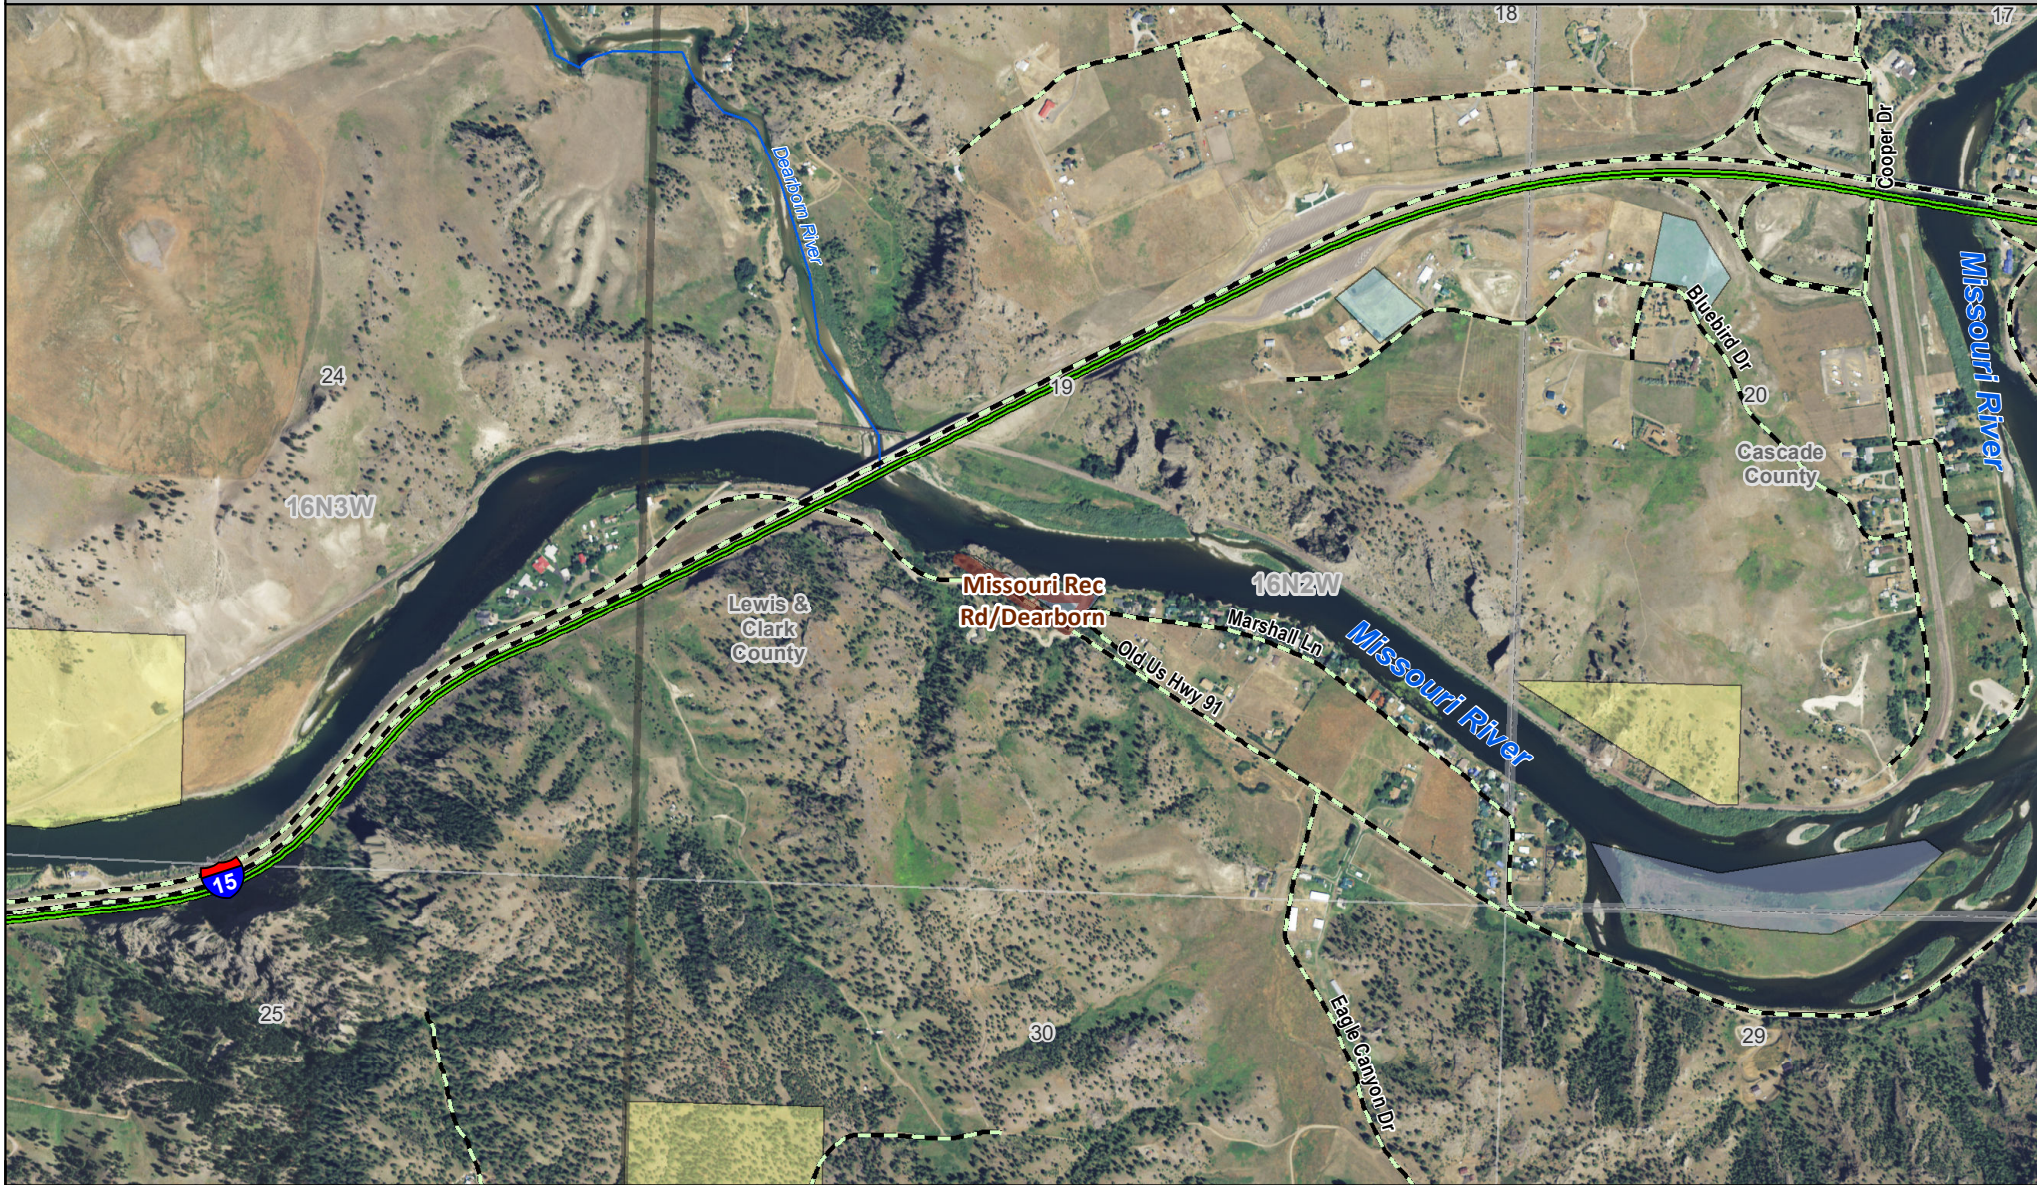

# Missouri Rec Rd-Dearborn

# MONTANA FWP

Fishing Access Site

-  Boundary
-  BLM
-  MT Fish, Wildlife & Parks
-  State Lands

39753706.pdf  
Date: 12/18/2019

Disclaimer - This map is not intended to depict property ownership outside the Wildlife Management Area. Contact the appropriate land management agency for information on public land ownership and travel guidelines.