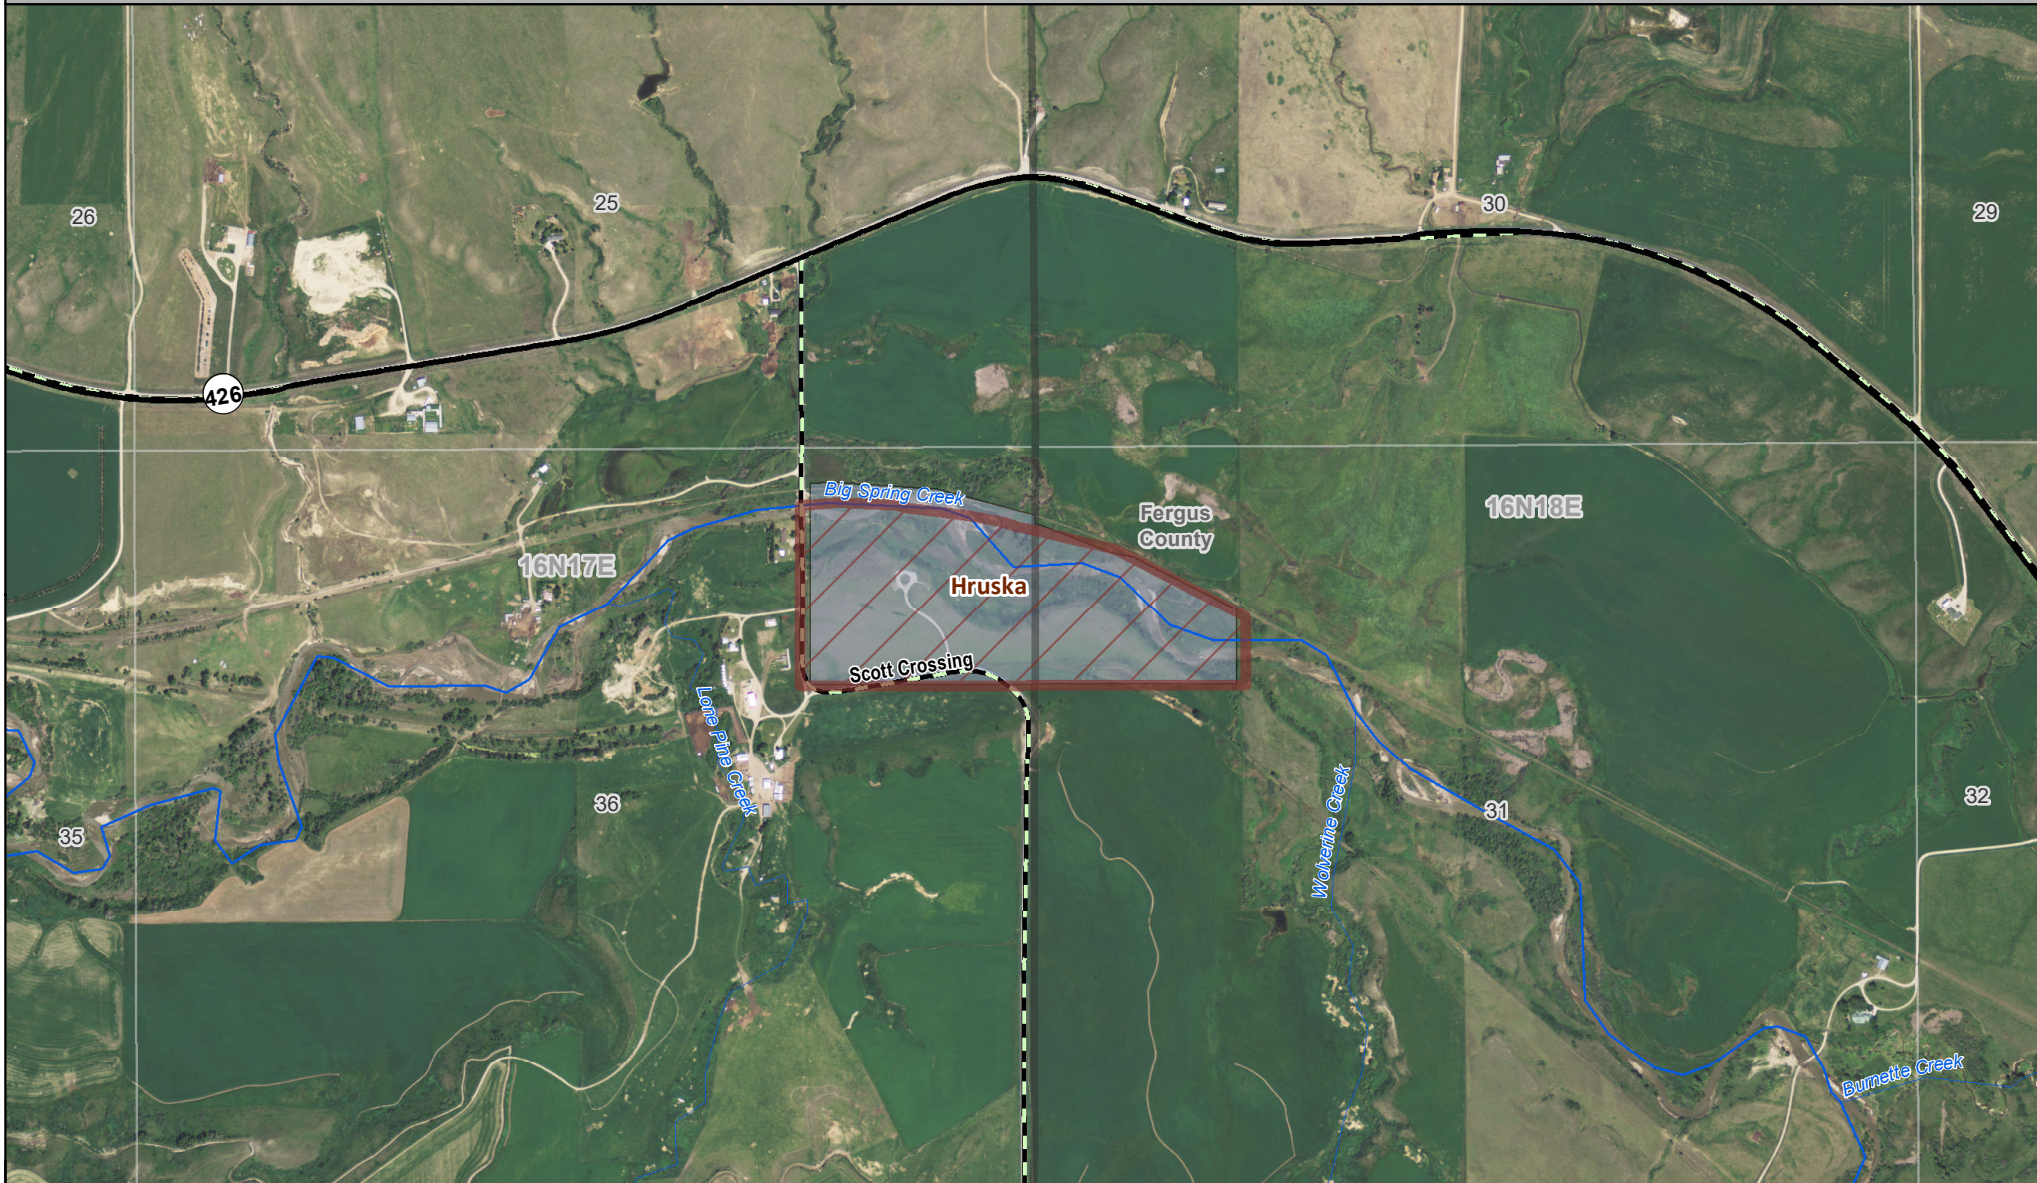

Fishing Access Site

-  Boundary
-  MT Fish, Wildlife & Parks

39753688.pdf
Date: 12/18/2019

Disclaimer - This map is not intended to depict property ownership outside the Wildlife Management Area. Contact the appropriate land management agency for information on public land ownership and travel guidelines.