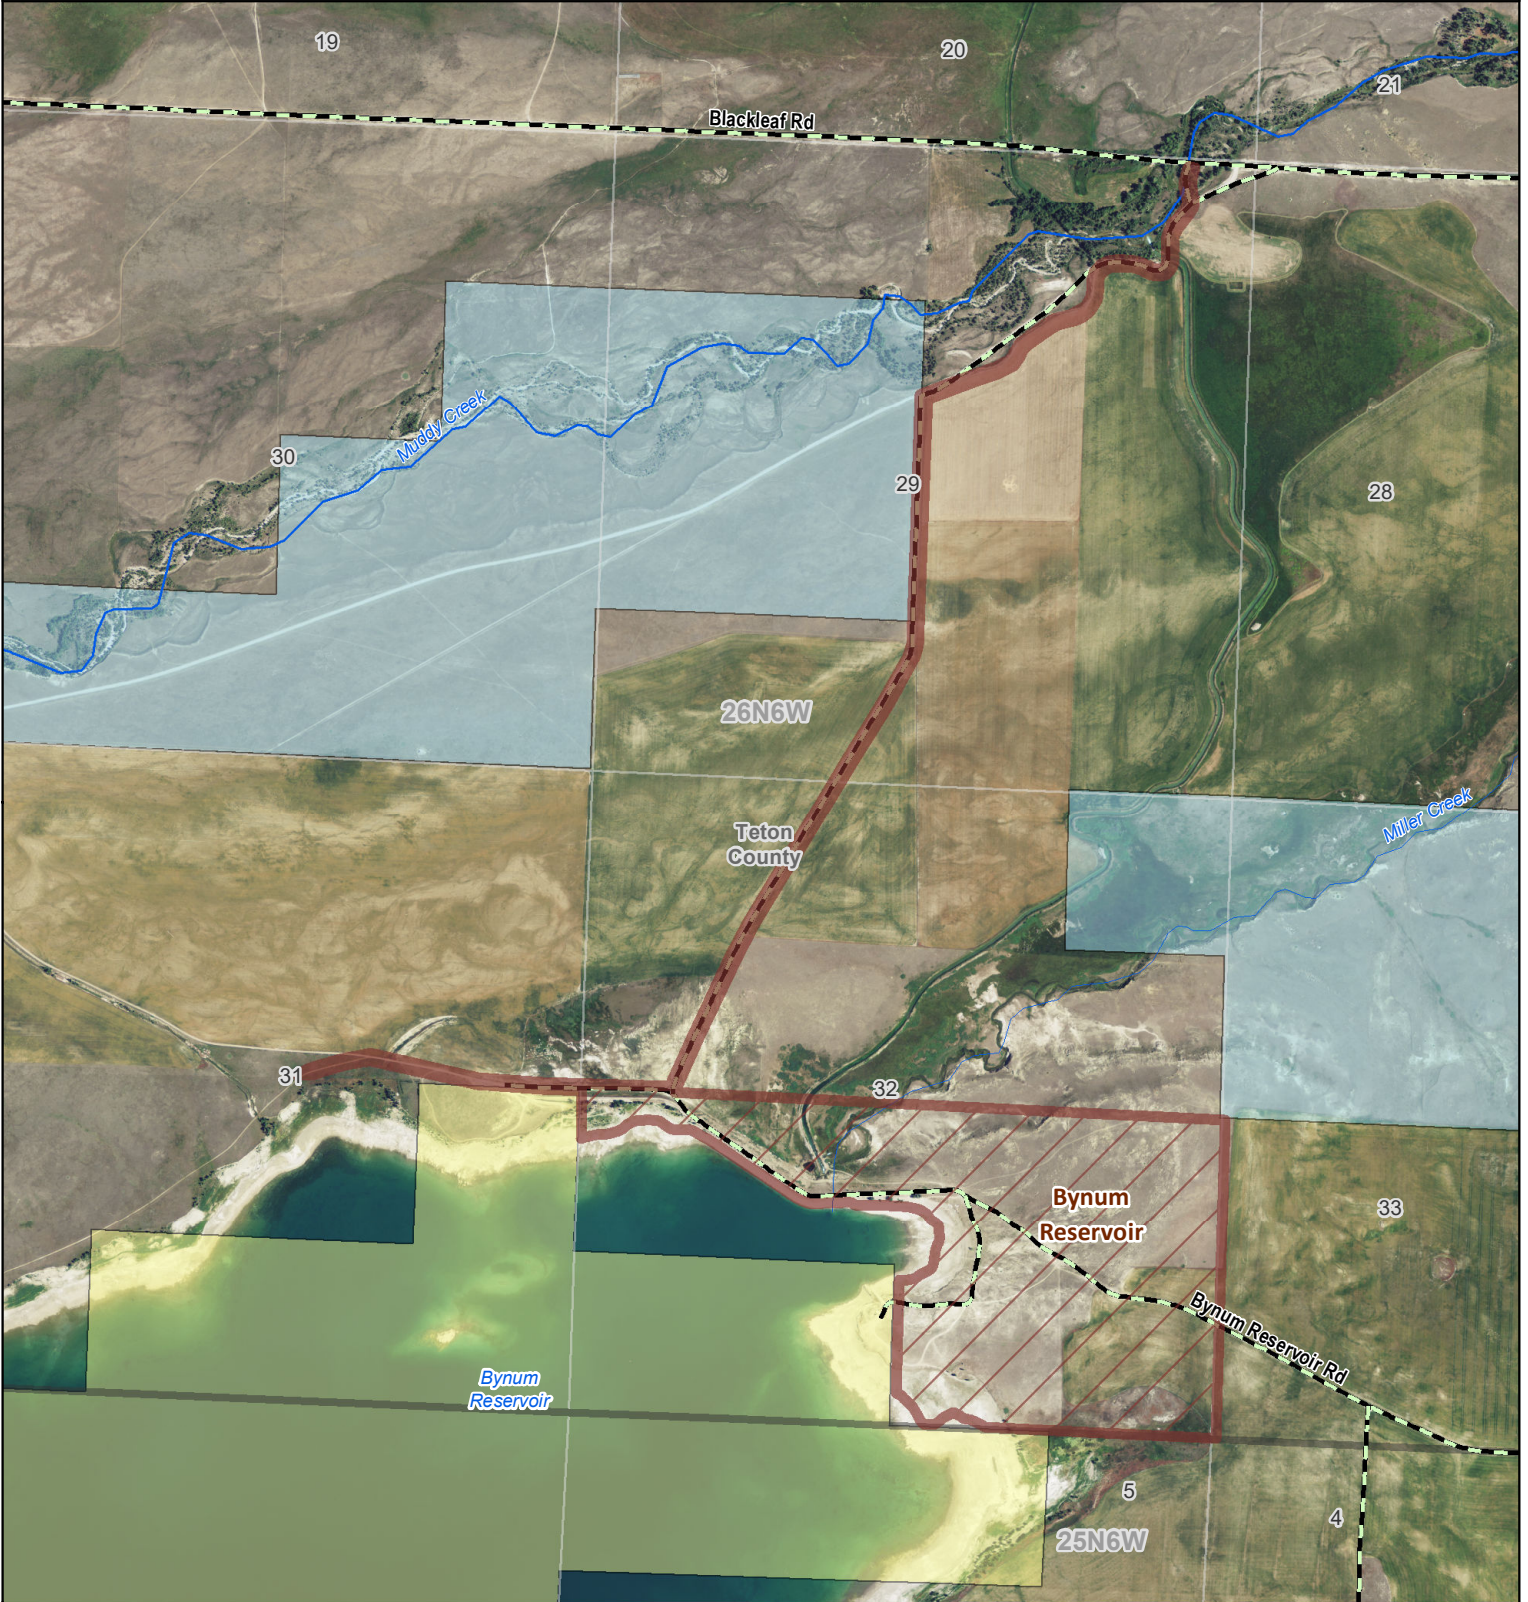

Bynum Reservoir

MONTANA FWP

Fishing Access Site

-  Boundary
-  BLM
-  State Lands

Area of Interest

39753684.pdf
Date: 2/6/2020

Disclaimer - This map is not intended to depict property ownership outside the Wildlife Management Area. Contact the appropriate land management agency for information on public land ownership and travel guidelines.