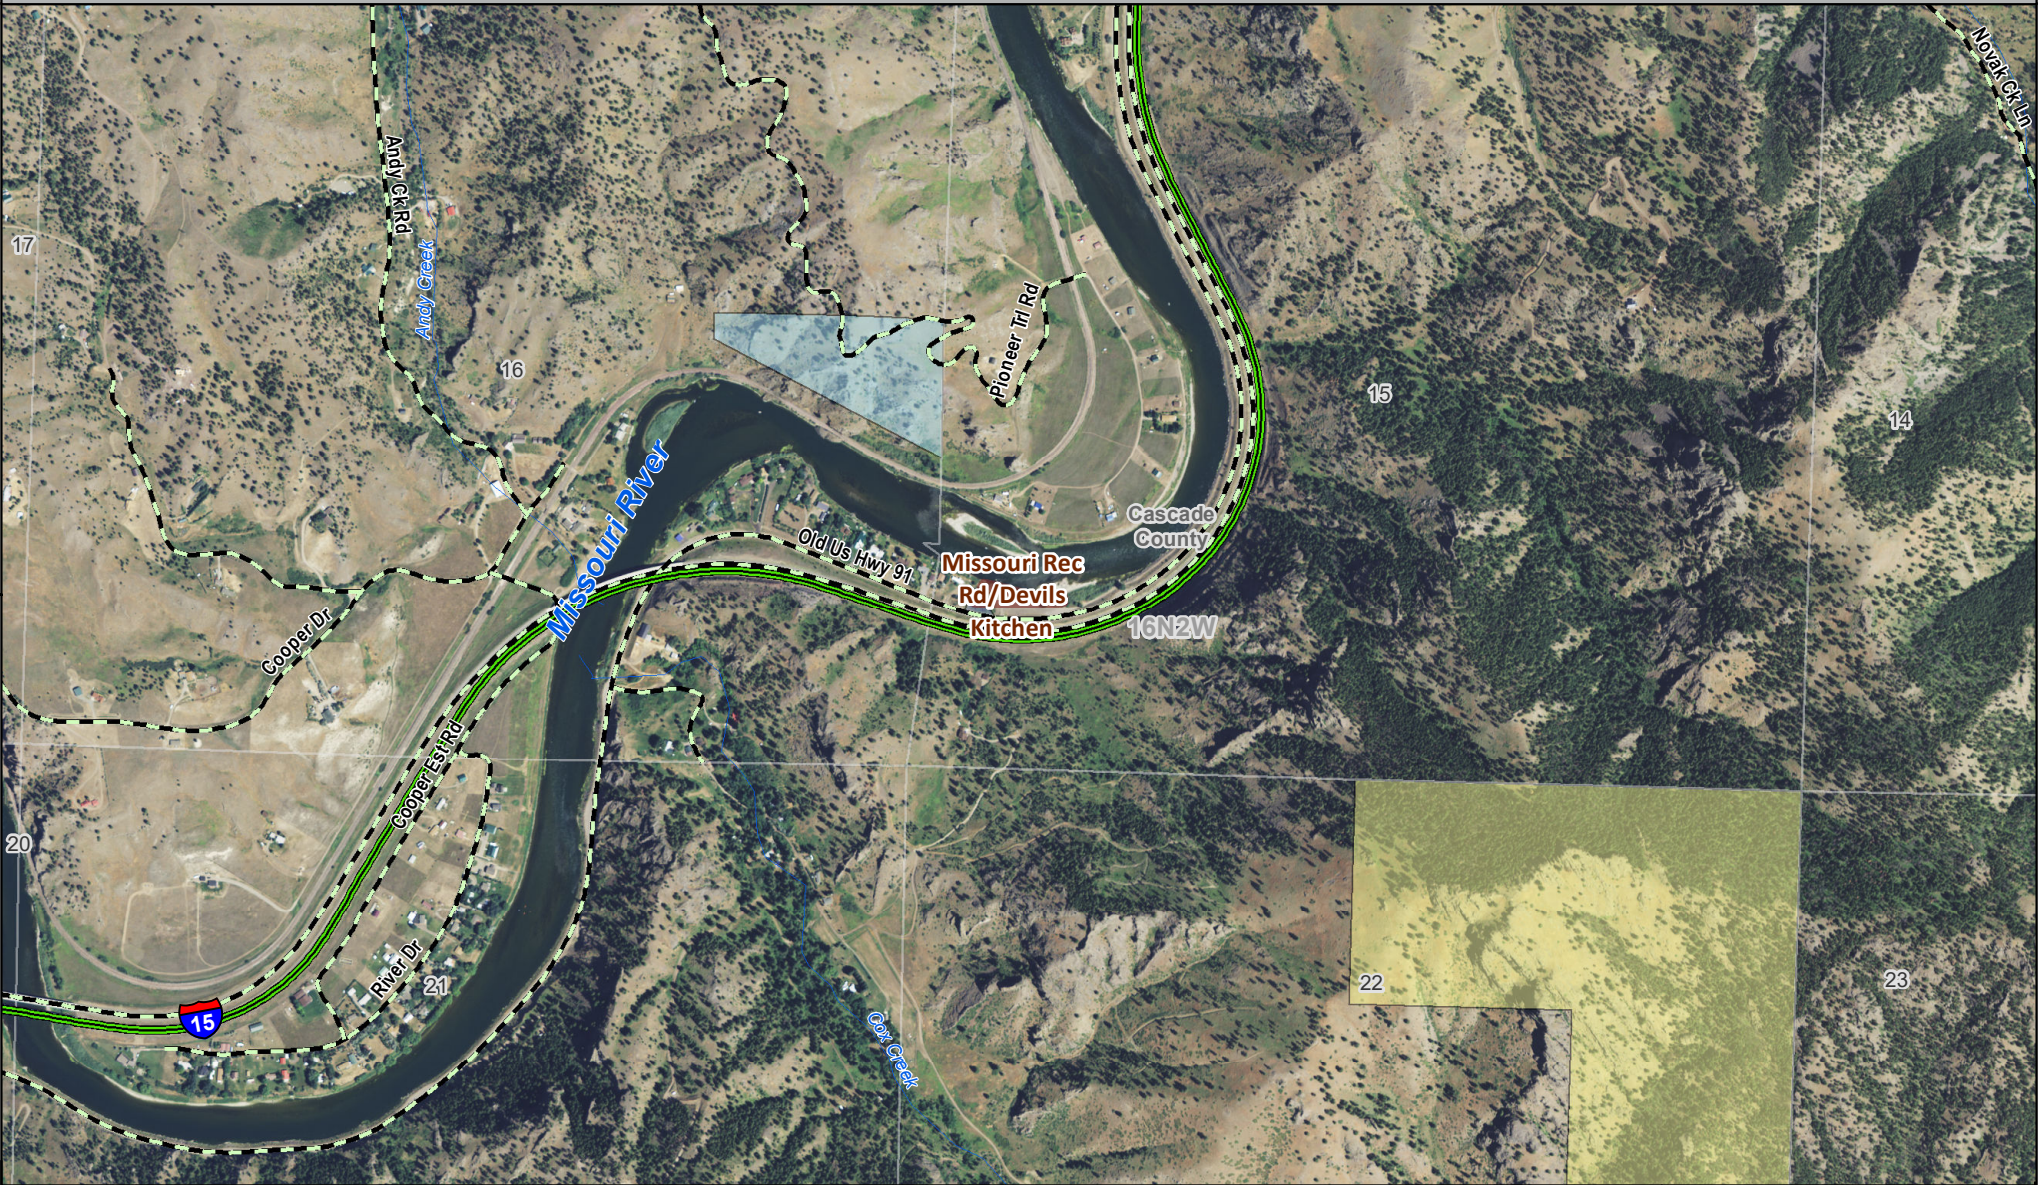

Missouri Rec Rd-Devils Kitchen

MONTANA FWP

Fishing Access Site

-  Boundary
-  BLM
-  MT Fish, Wildlife & Parks
-  State Lands

39753676.pdf
Date: 12/18/2019

Disclaimer - This map is not intended to depict property ownership outside the Wildlife Management Area. Contact the appropriate land management agency for information on public land ownership and travel guidelines.