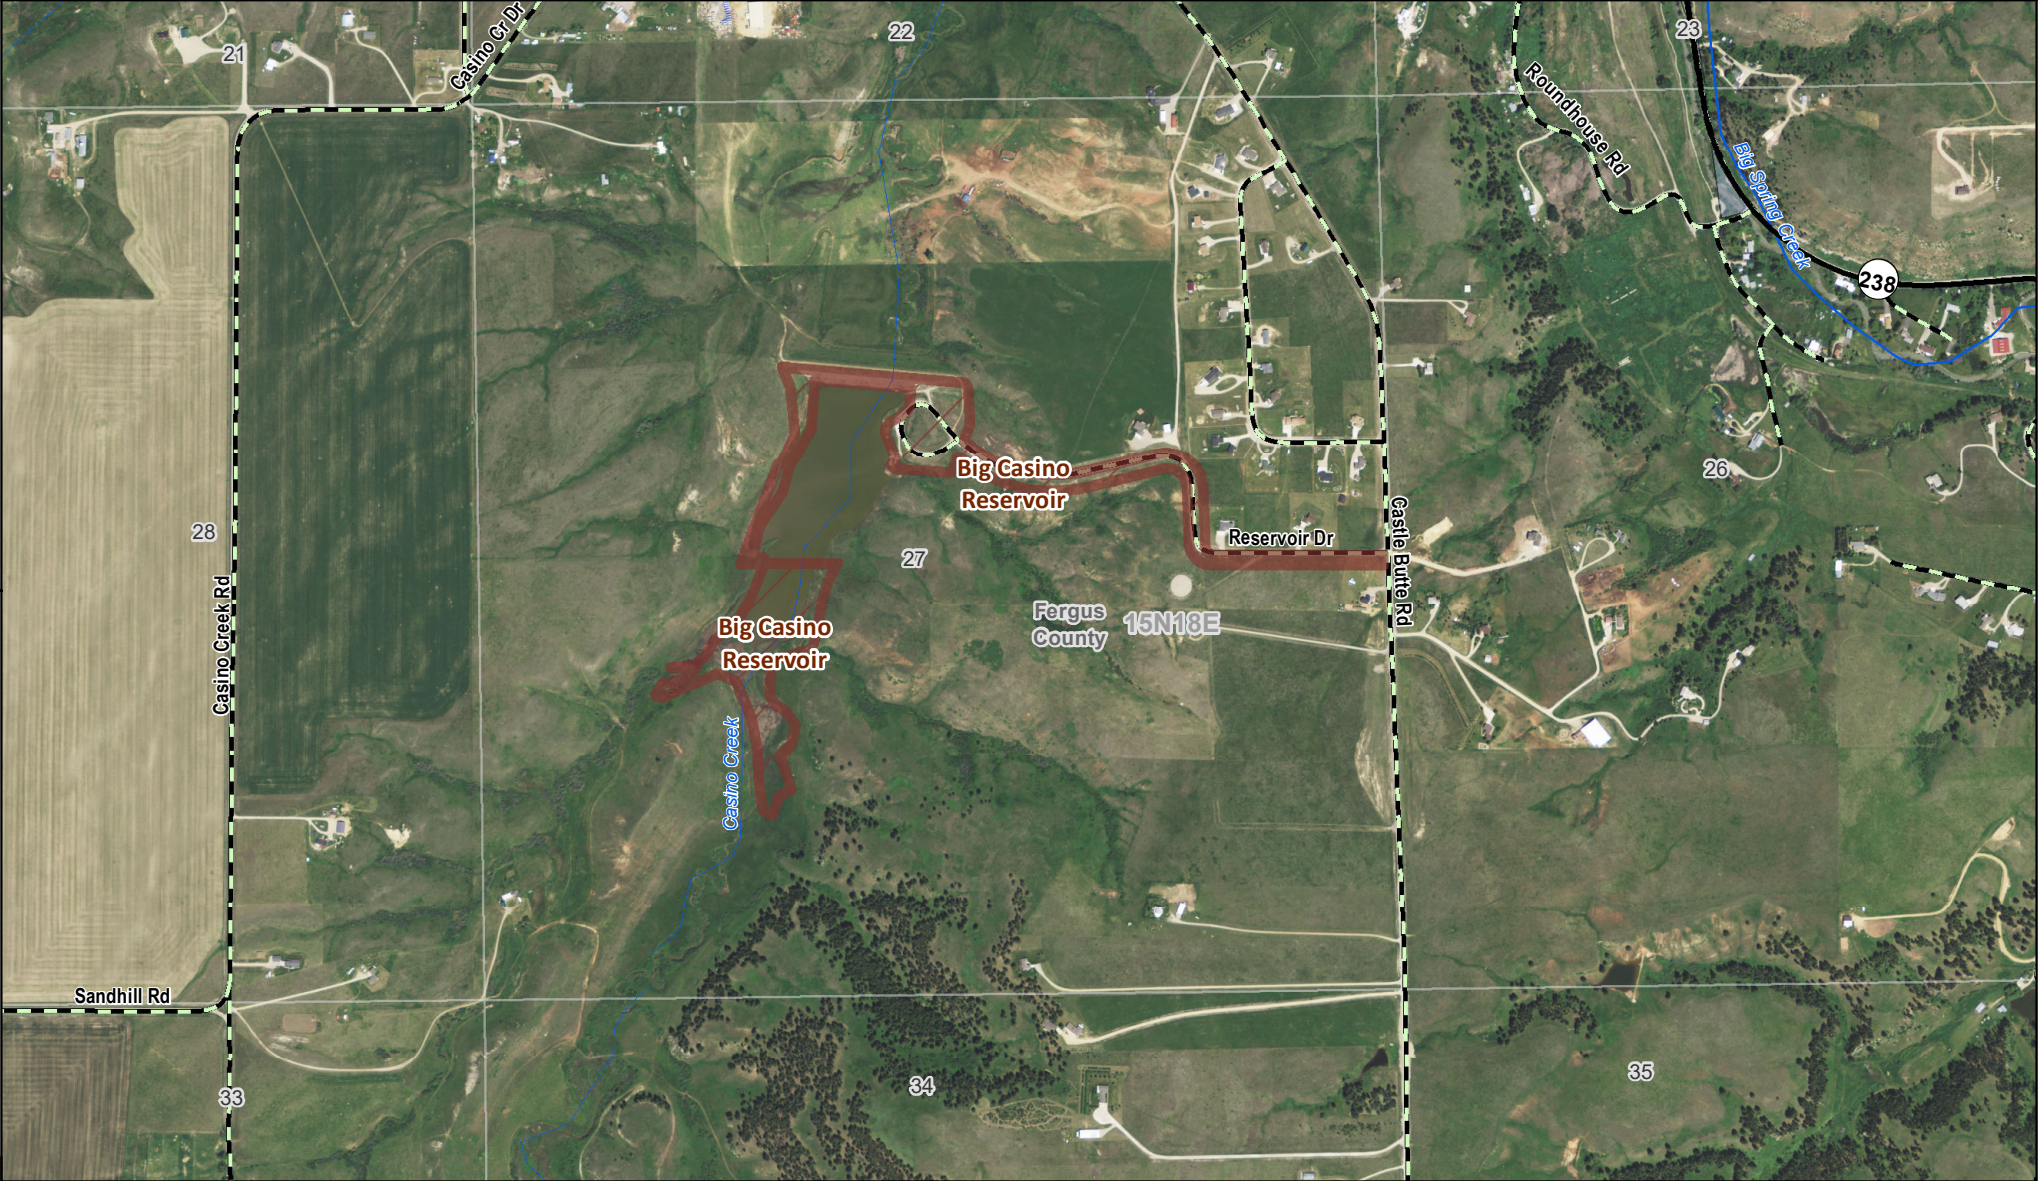

# Big Casino Reservoir

MONTANA FWP

Fishing Access Site

-  Boundary
-  MT Fish, Wildlife & Parks

39753658.pdf  
Date: 12/18/2019

Disclaimer - This map is not intended to depict property ownership outside the Wildlife Management Area. Contact the appropriate land management agency for information on public land ownership and travel guidelines.