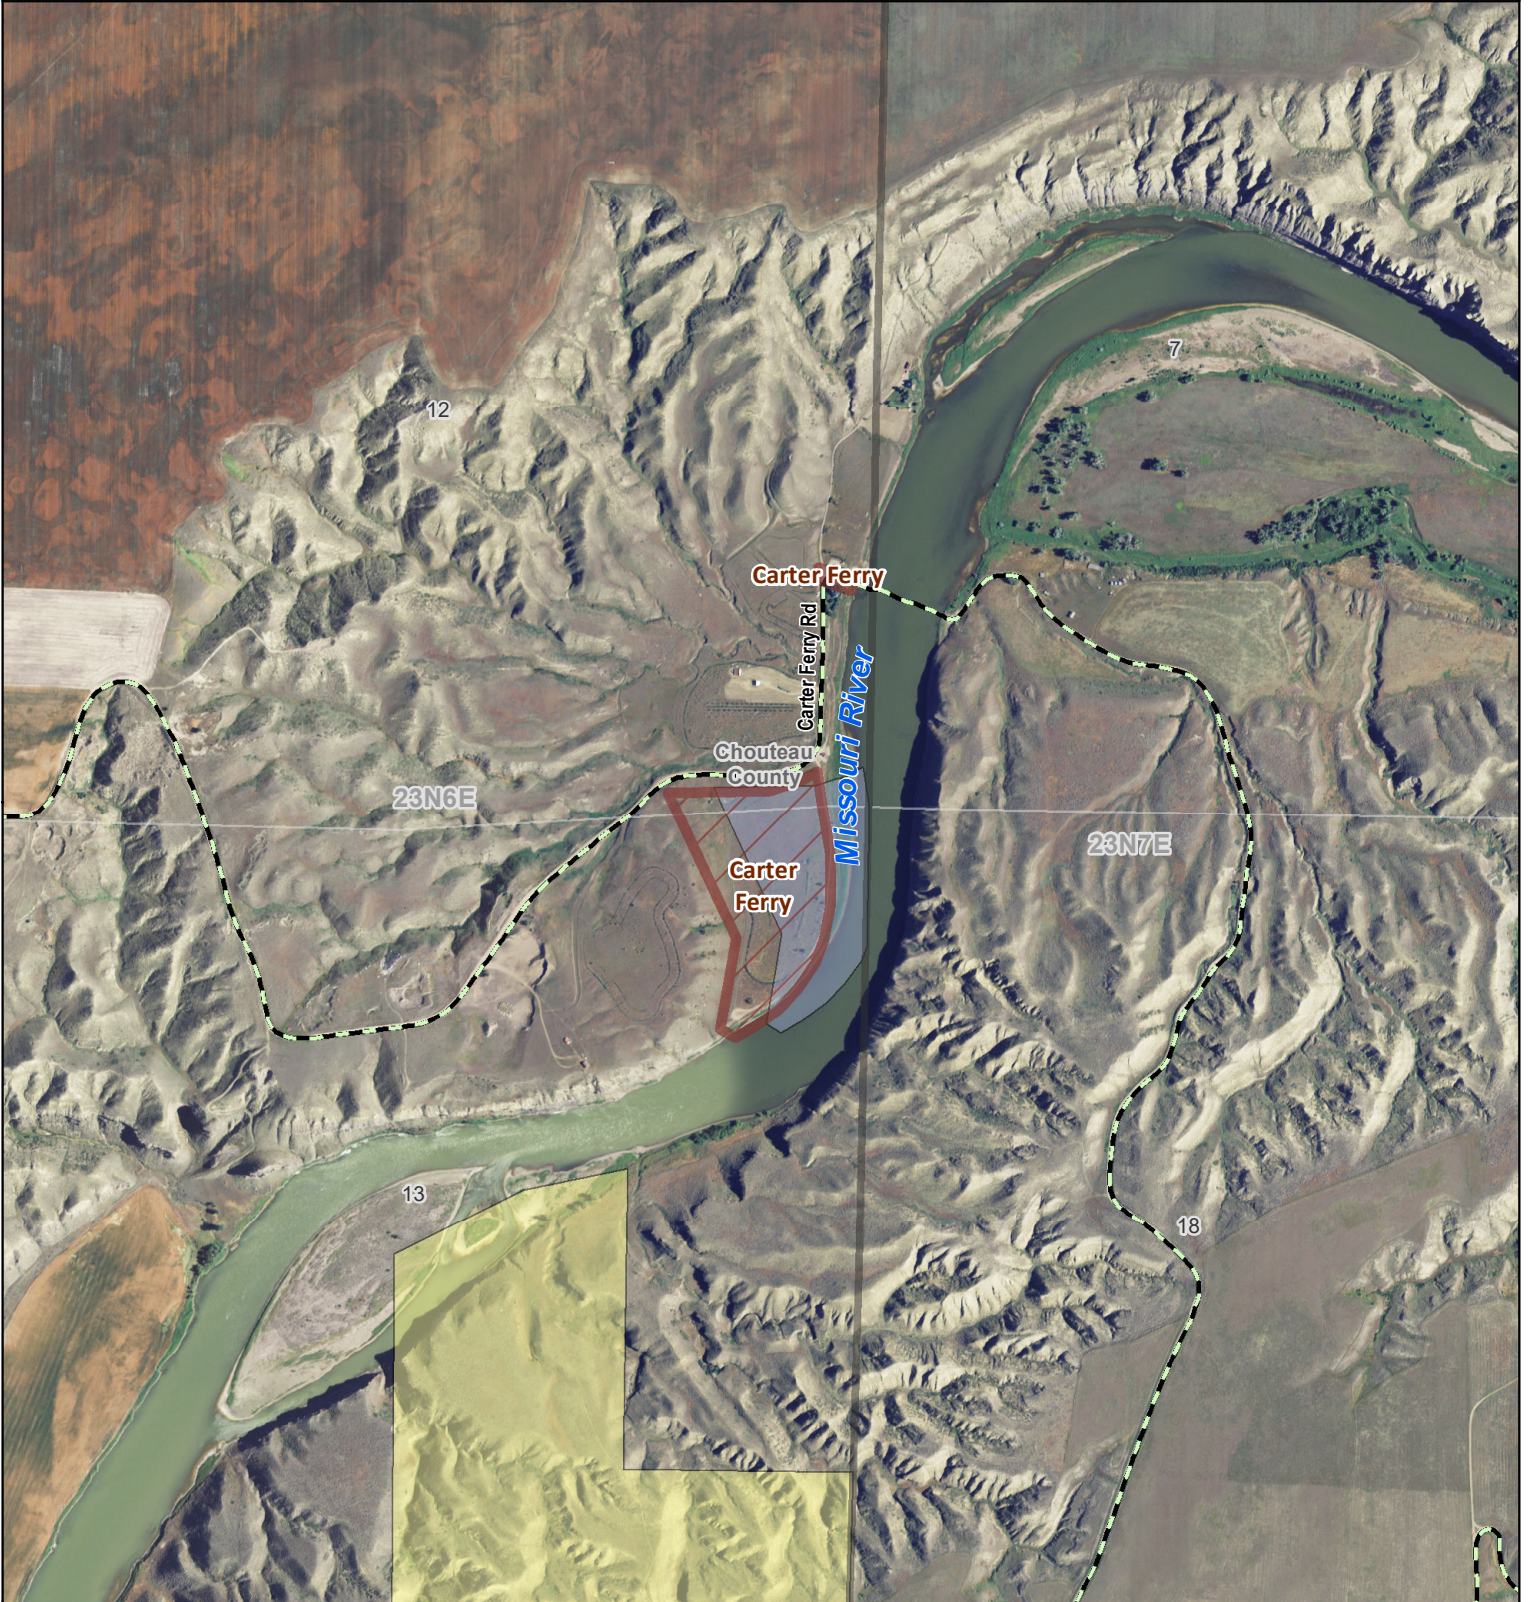

Fishing Access Site

-  Boundary
-  BLM
-  MT Fish, Wildlife & Parks

Area of Interest

39753640.pdf
Date: 12/18/2019

Disclaimer - This map is not intended to depict property ownership outside the Wildlife Management Area.
Contact the appropriate land management agency for information on public land ownership and travel guidelines.