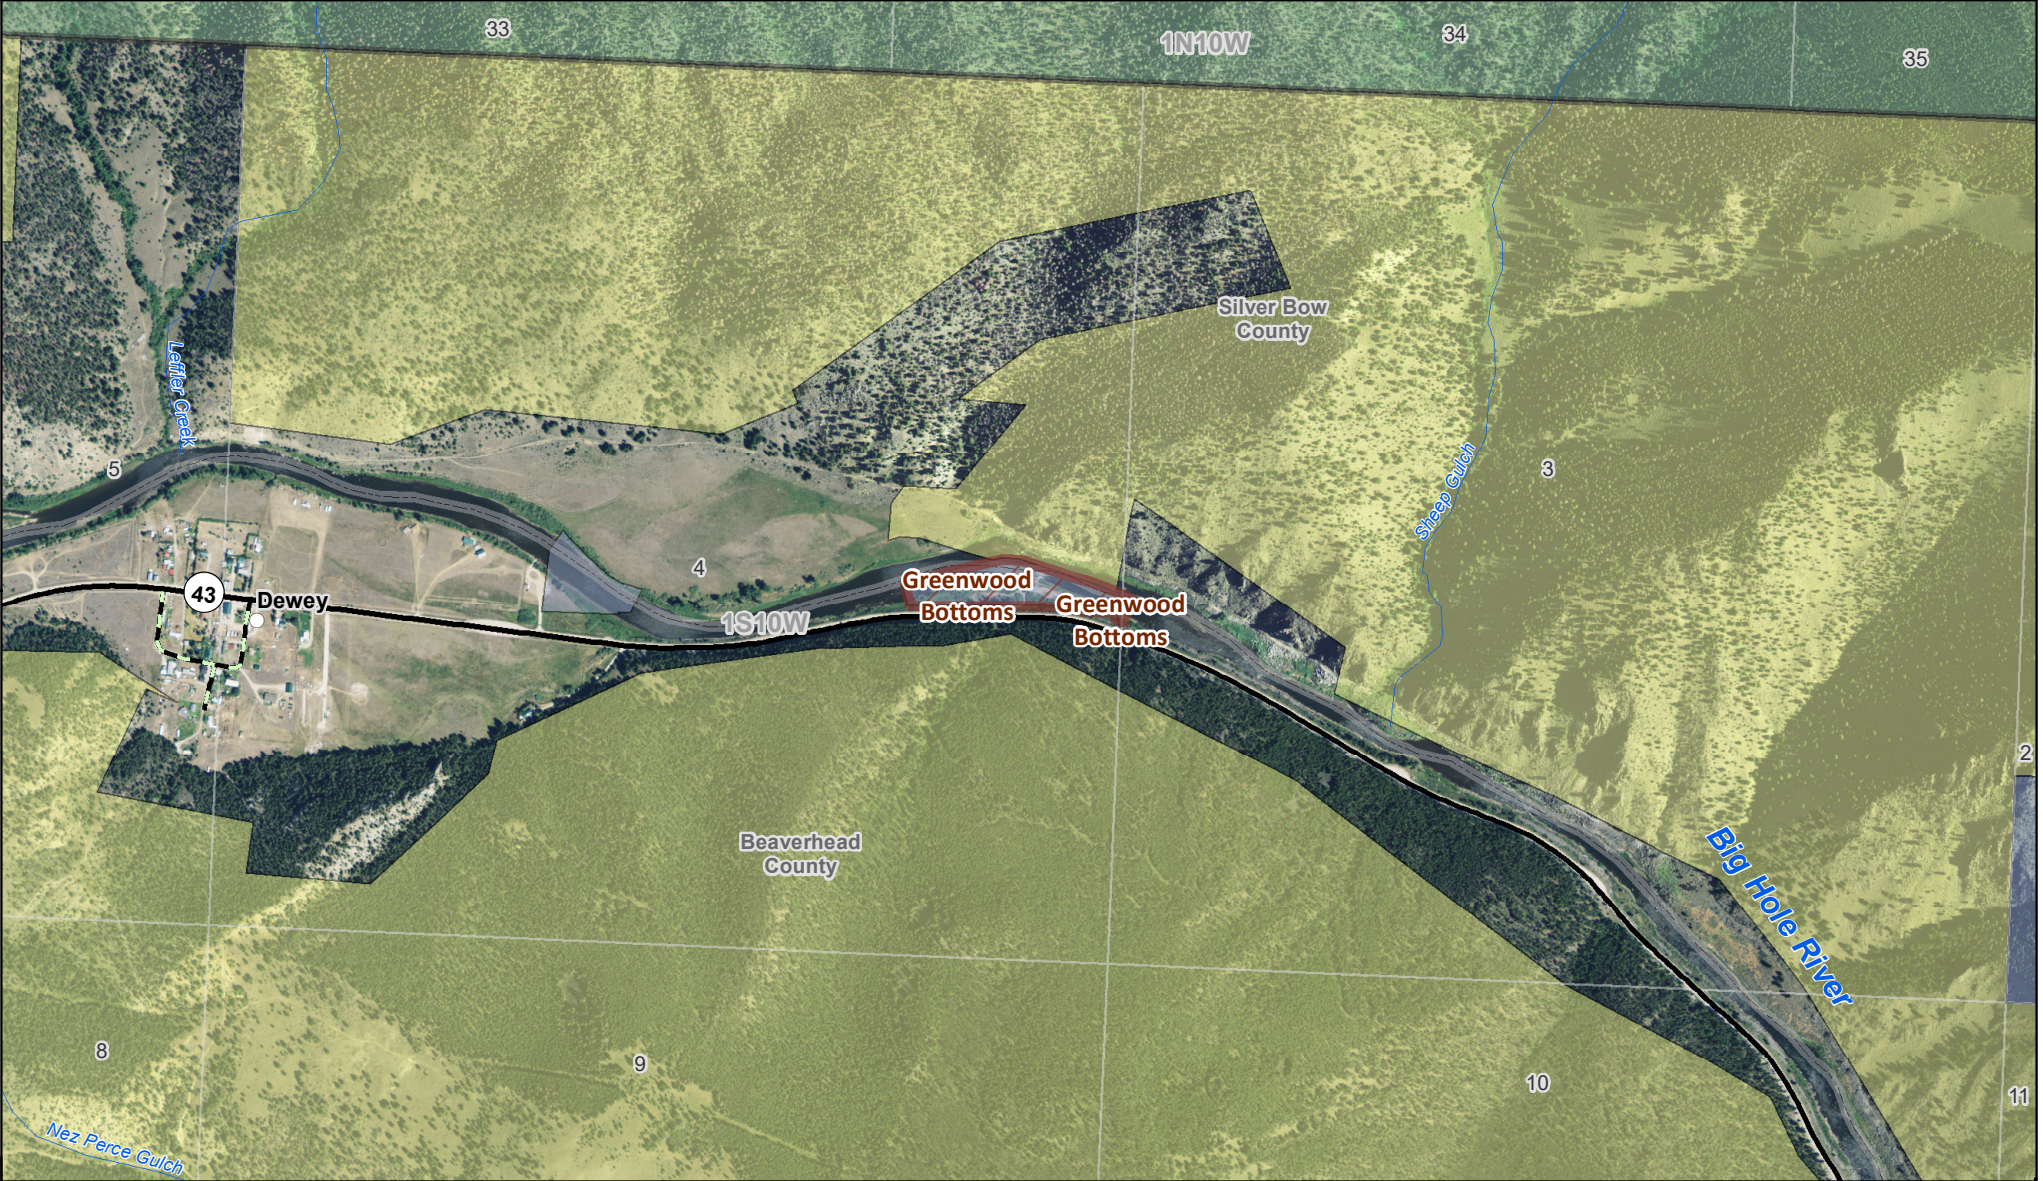

Greenwood Bottoms

MONTANA FWP

Fishing Access Site

- Boundary
- BLM
- US Forest Service
- MT Fish, Wildlife & Parks

39753548.pdf
Date: 12/18/2019

Disclaimer - This map is not intended to depict property ownership outside the Wildlife Management Area. Contact the appropriate land management agency for information on public land ownership and travel guidelines.