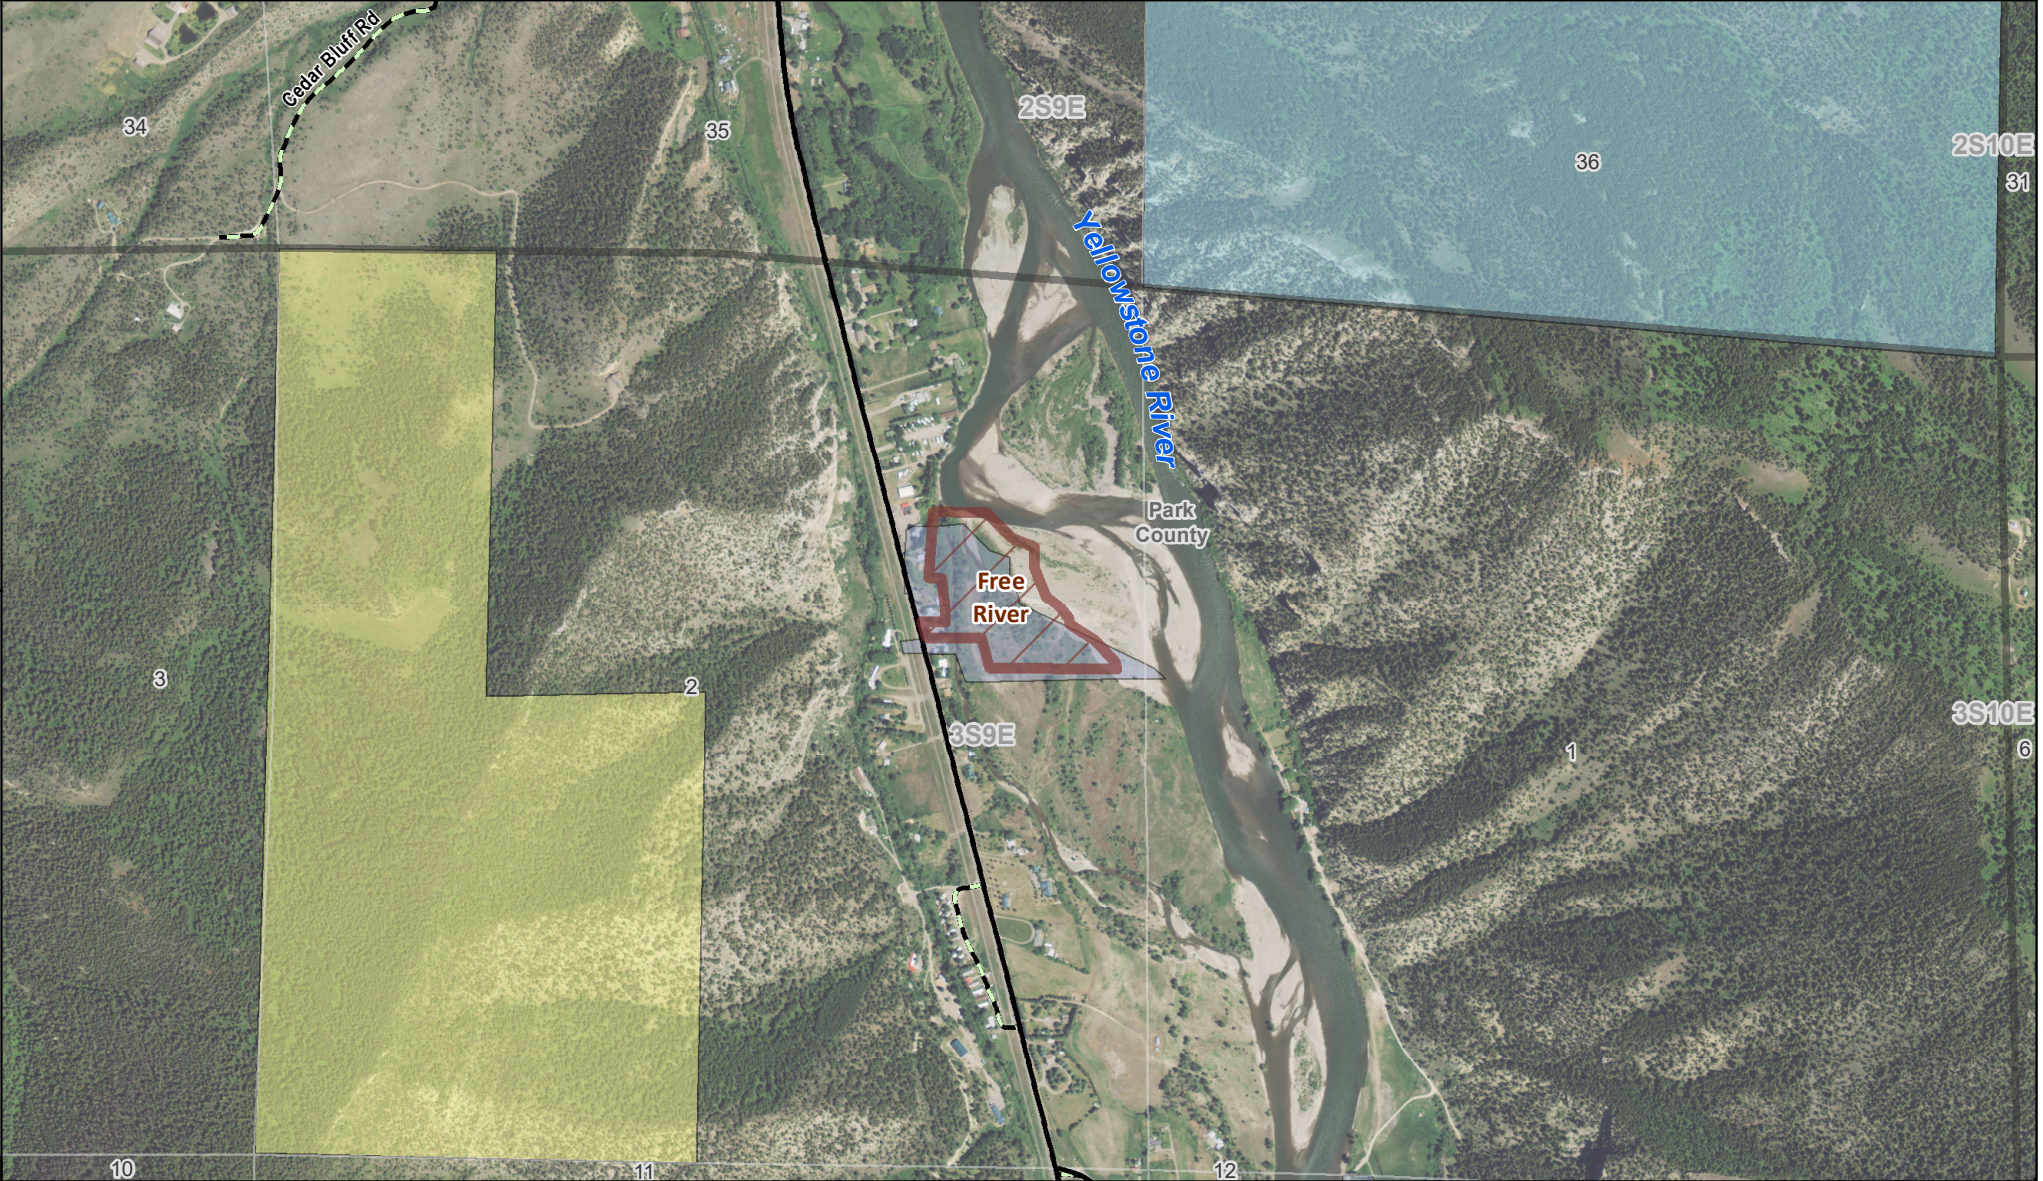

Fishing Access Site

-  Boundary
-  BLM
-  MT Fish, Wildlife & Parks
-  State Lands

39753542.pdf  
Date: 12/18/2019

Disclaimer - This map is not intended to depict property ownership outside the Wildlife Management Area. Contact the appropriate land management agency for information on public land ownership and travel guidelines.