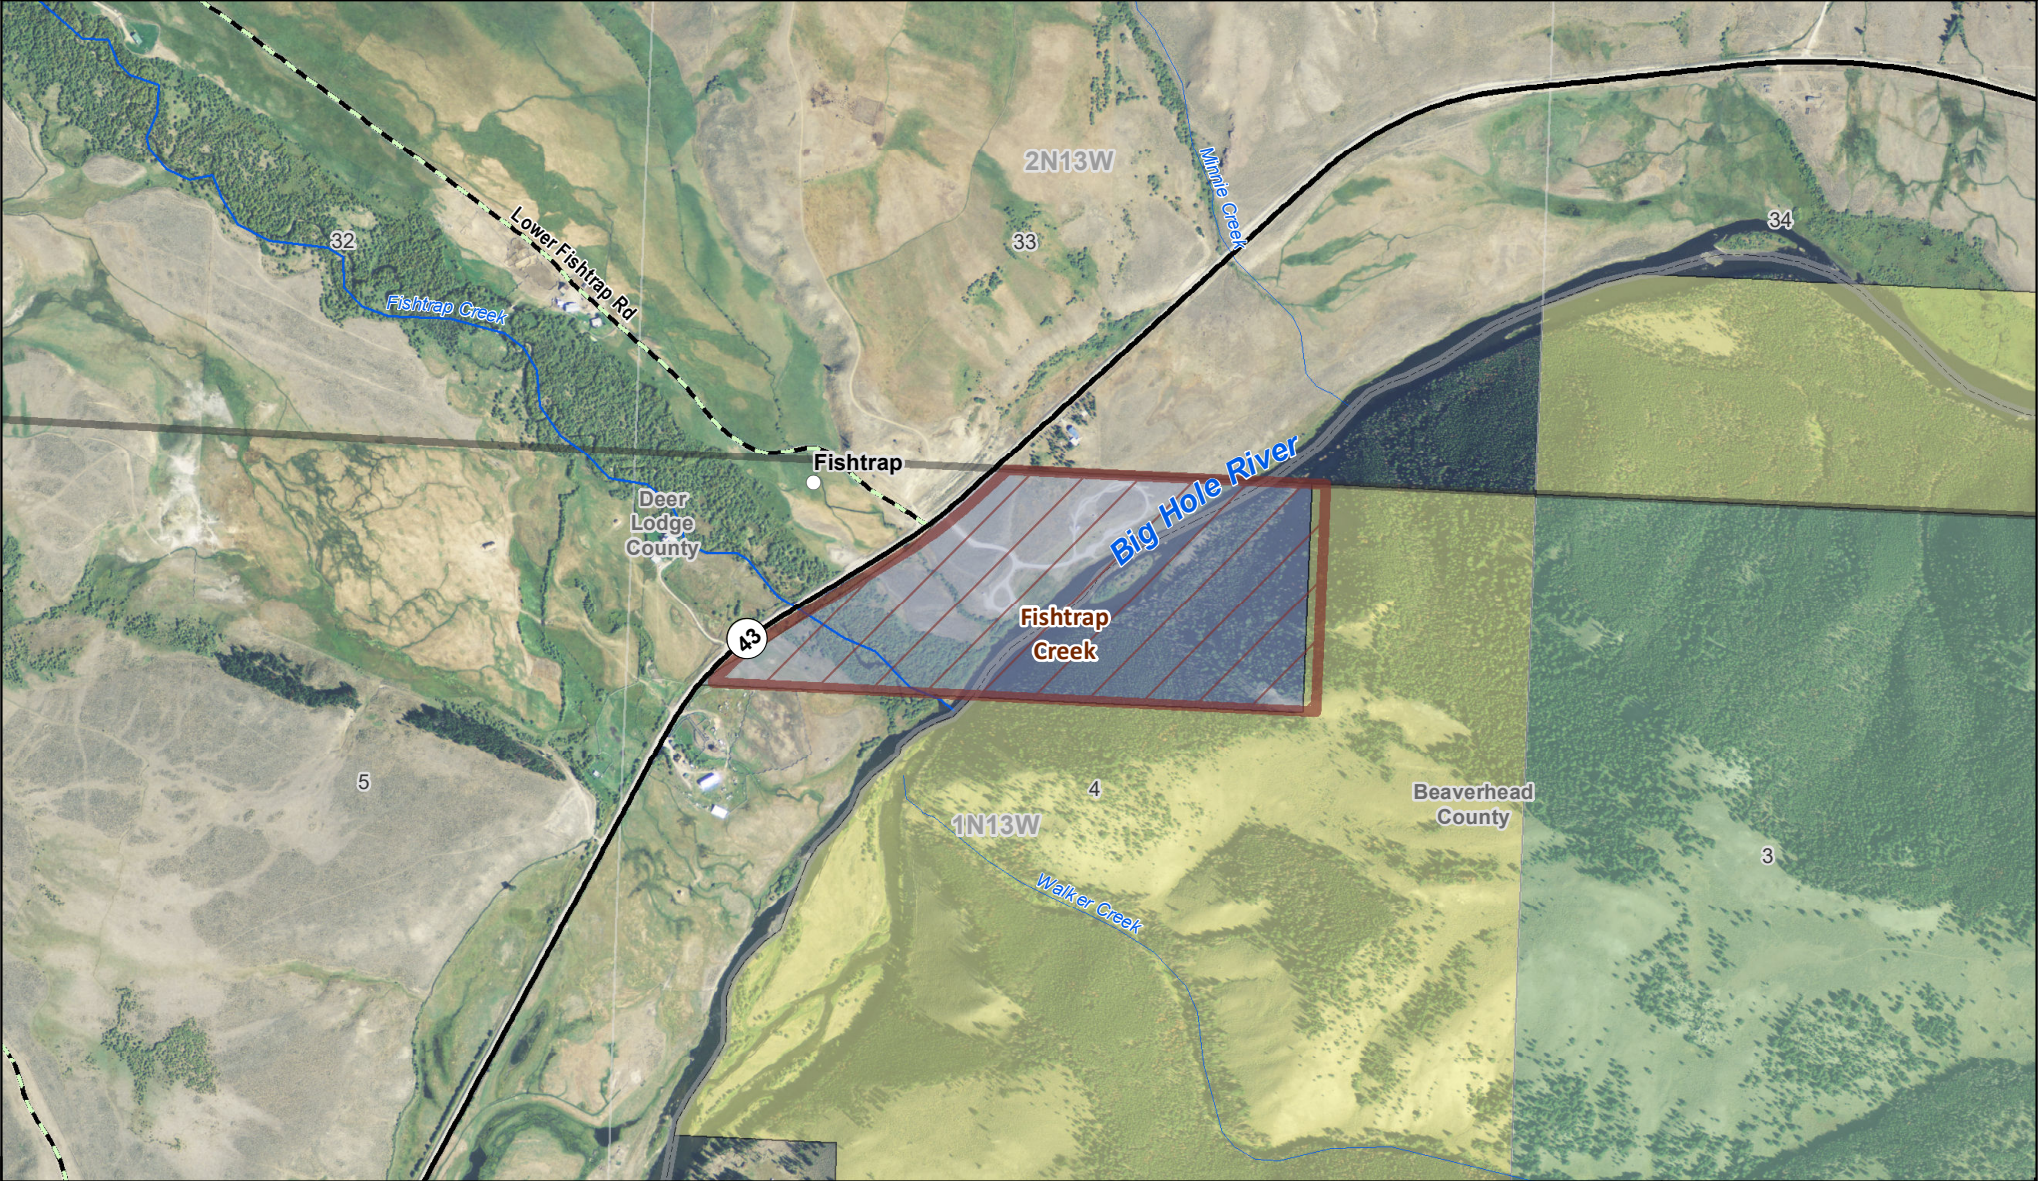

Fishtrap Creek

MONTANA FWP

Fishing Access Site

-  Boundary
-  BLM
-  US Forest Service
-  MT Fish, Wildlife & Parks

39753538.pdf
Date: 12/18/2019

Disclaimer - This map is not intended to depict property ownership outside the Wildlife Management Area. Contact the appropriate land management agency for information on public land ownership and travel guidelines.