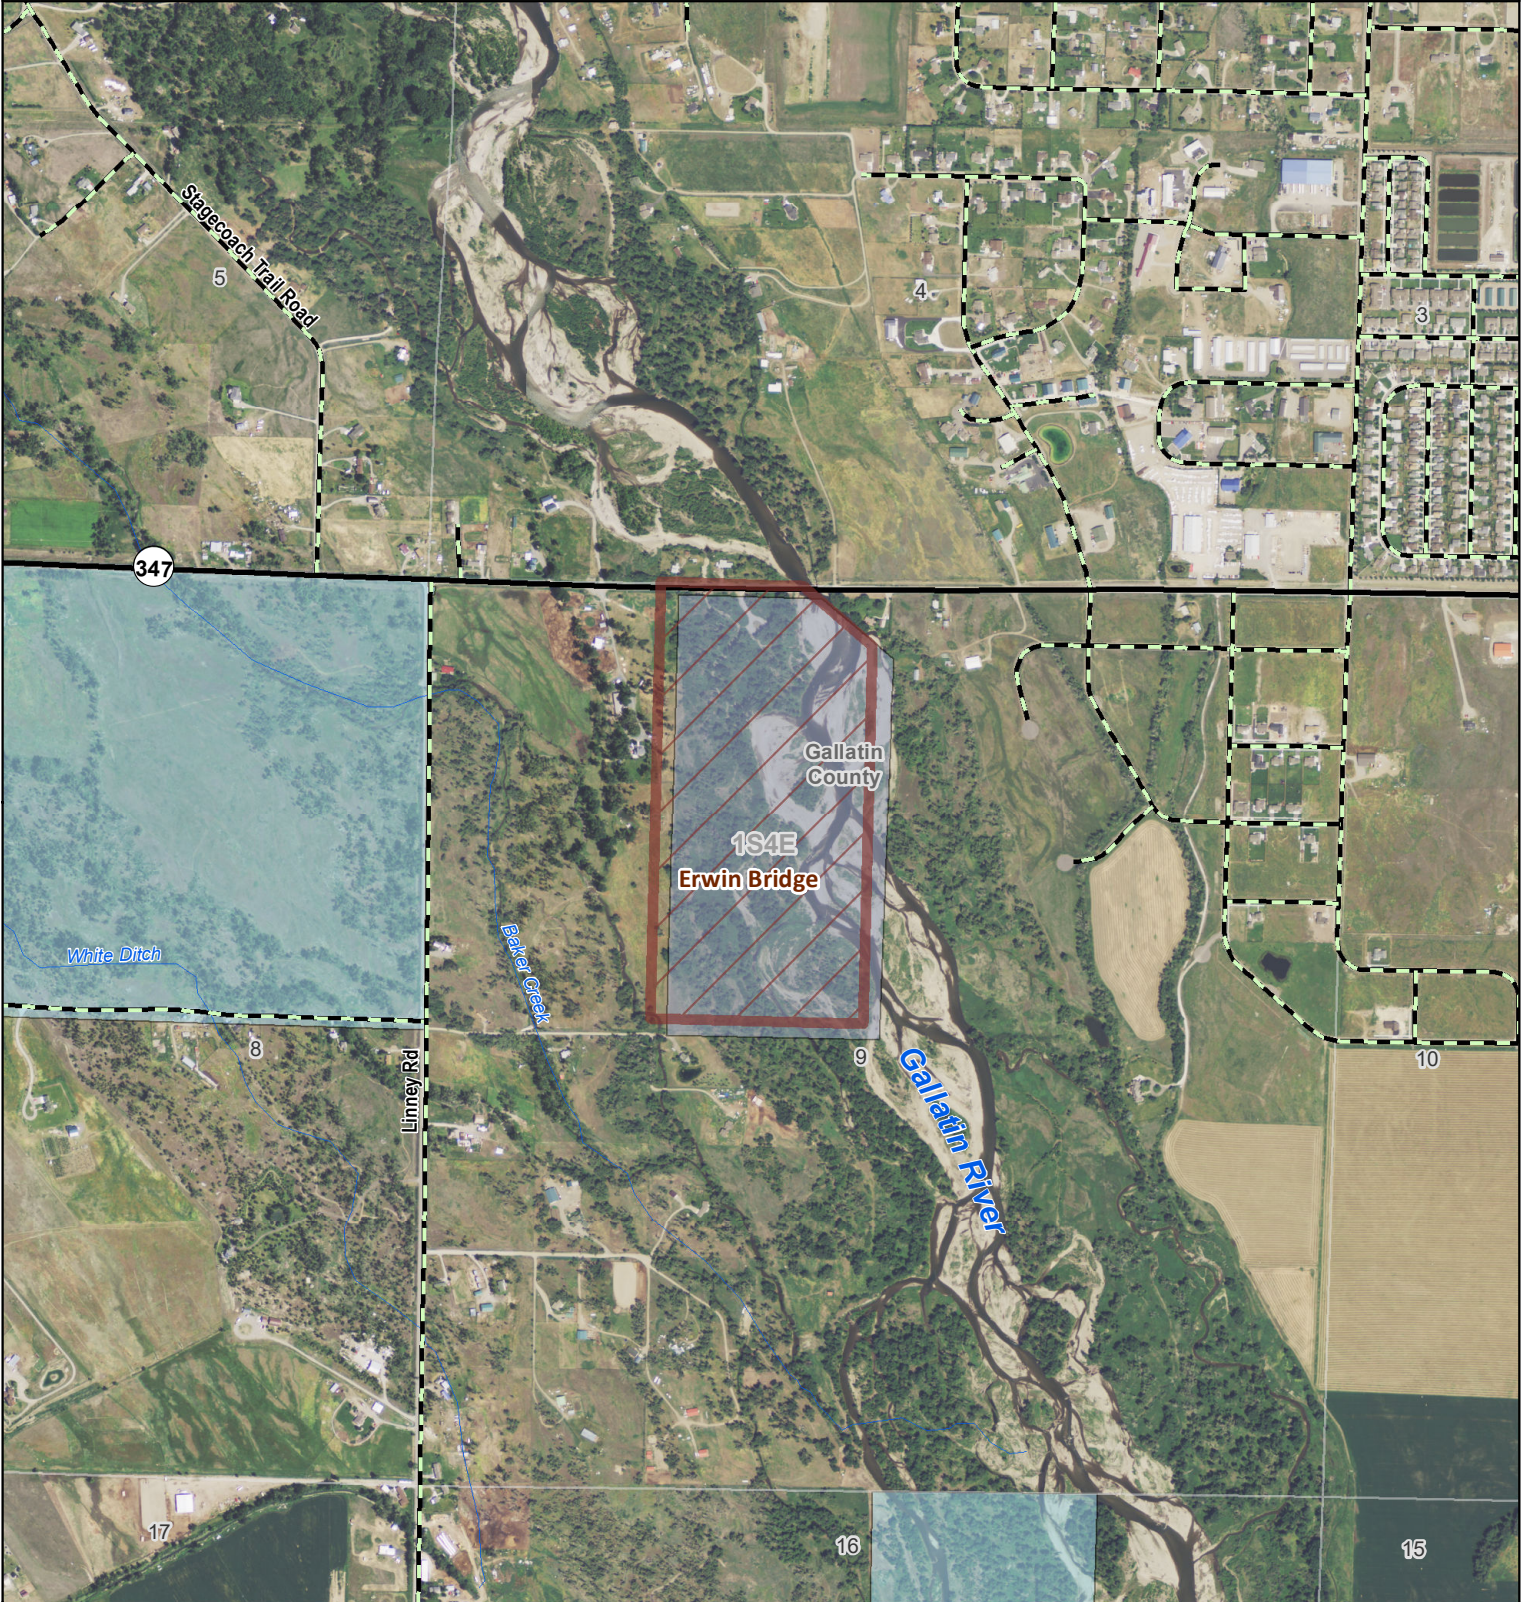

Erwin Bridge

MONTANA FWP

Fishing Access Site

-  Boundary
-  MT Fish, Wildlife & Parks
-  State Lands

Area of Interest

39753536.pdf
Date: 12/18/2019

Disclaimer - This map is not intended to depict property ownership outside the Wildlife Management Area. Contact the appropriate land management agency for information on public land ownership and travel guidelines.