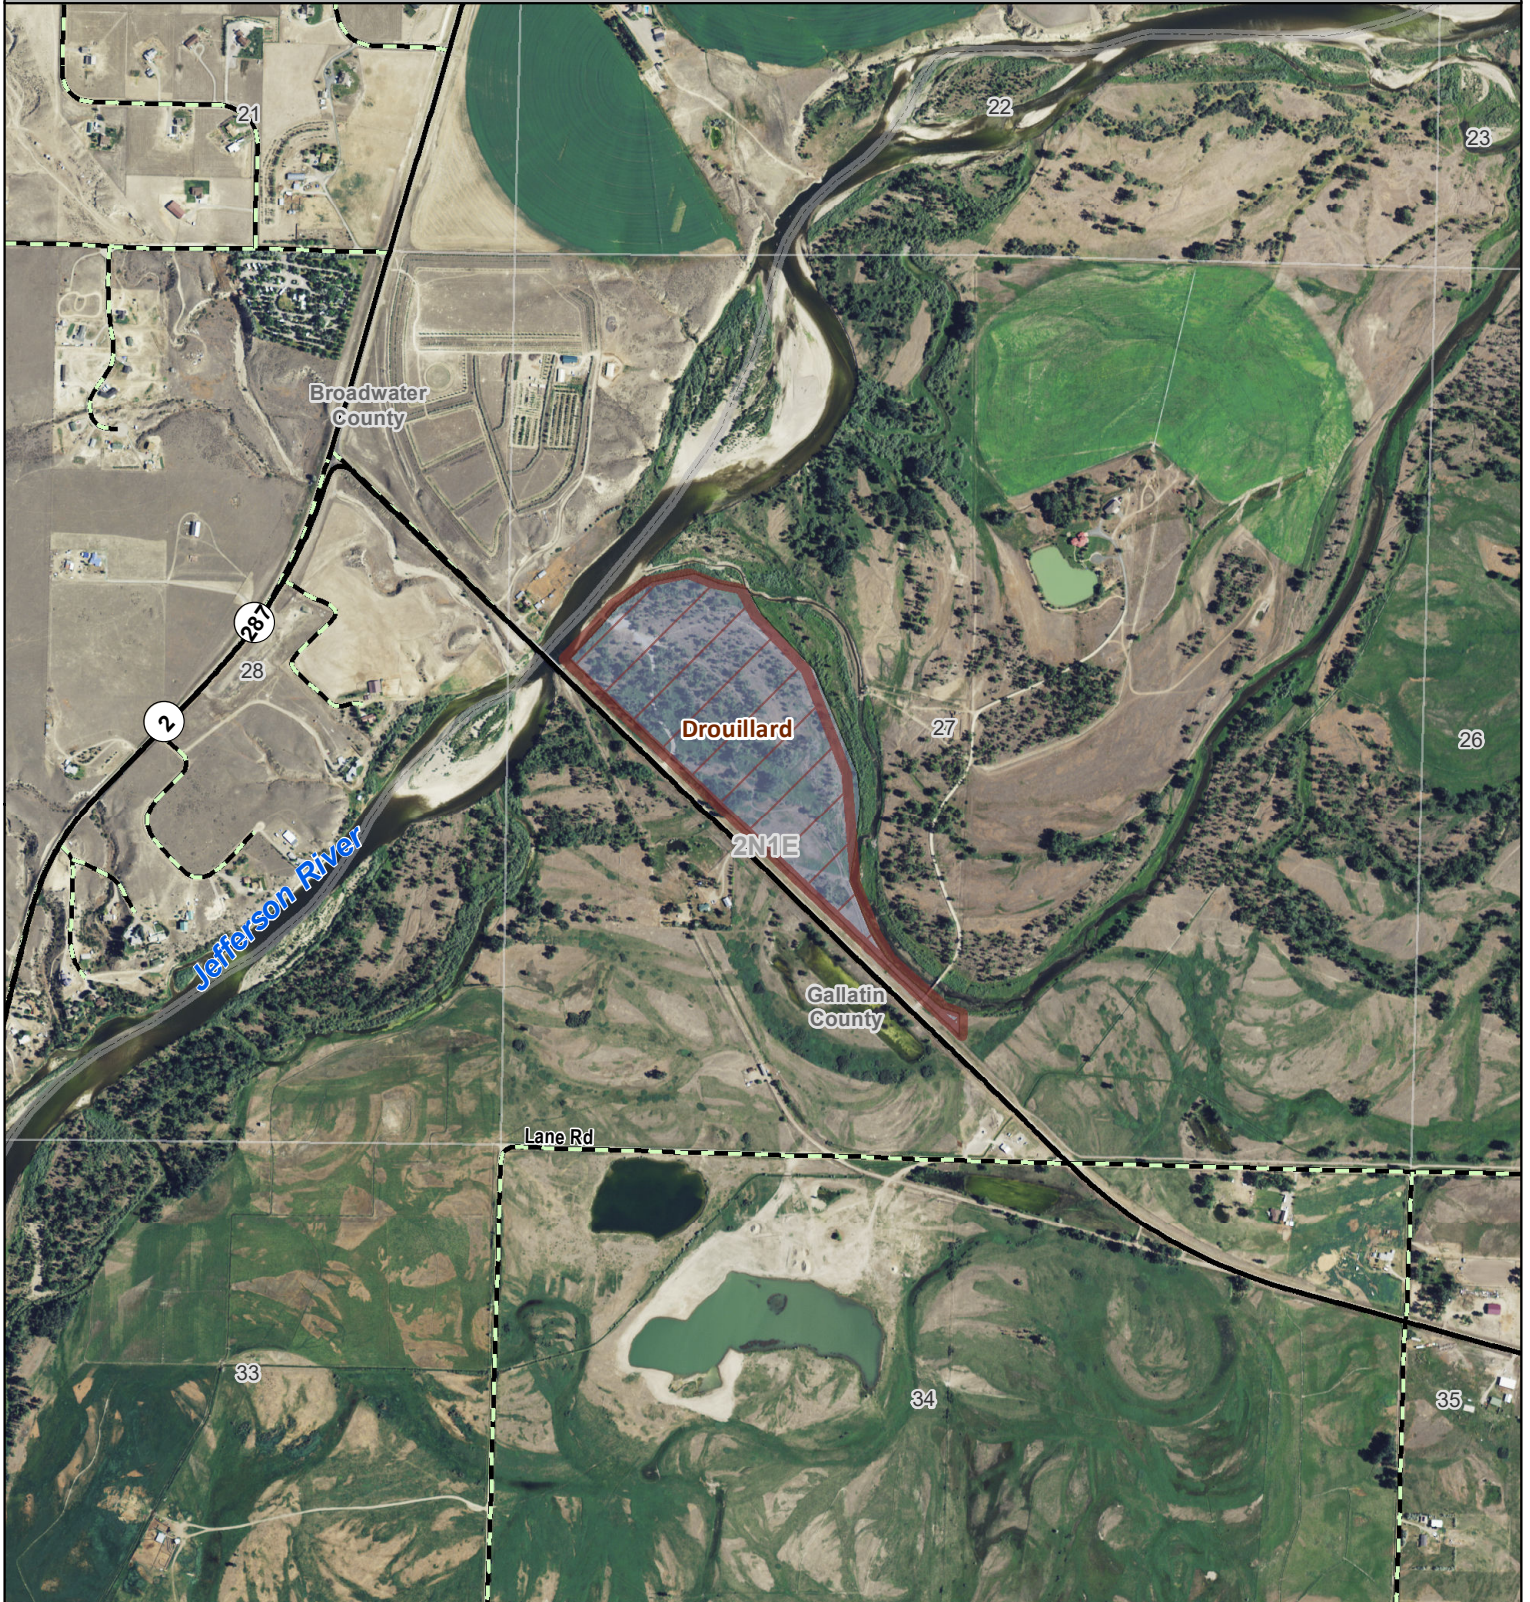

Fishing Access Site

-  Boundary
-  MT Fish, Wildlife & Parks

Area of Interest

39753526.pdf
Date: 12/18/2019

Disclaimer - This map is not intended to depict property ownership outside the Wildlife Management Area. Contact the appropriate land management agency for information on public land ownership and travel guidelines.