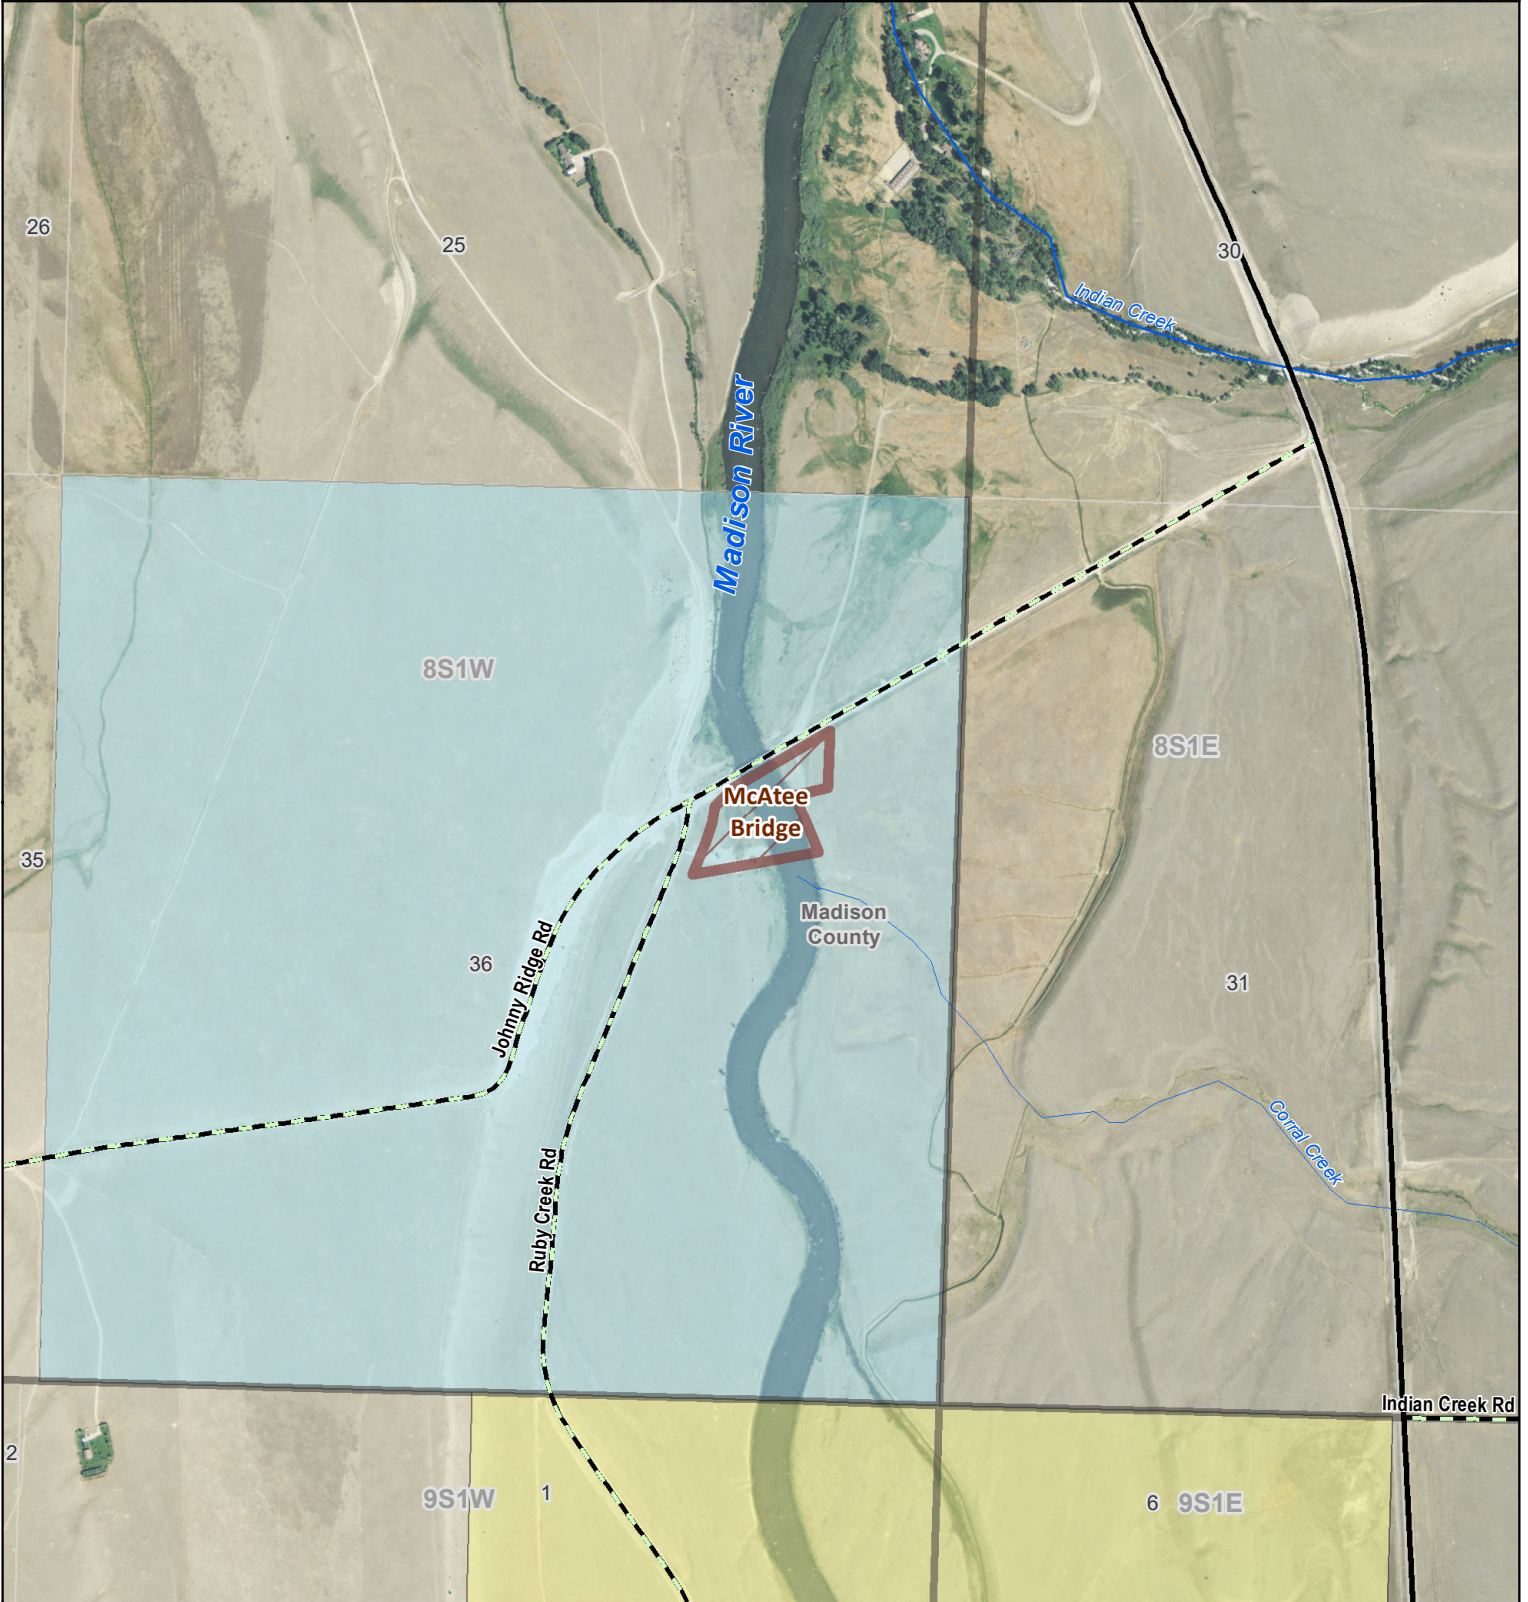

McAtee Bridge

MONTANA FWP

Fishing Access Site

-  Boundary
-  BLM
-  State Lands

Area of Interest

39753516.pdf
Date: 12/18/2019

Disclaimer - This map is not intended to depict property ownership outside the Wildlife Management Area. Contact the appropriate land management agency for information on public land ownership and travel guidelines.