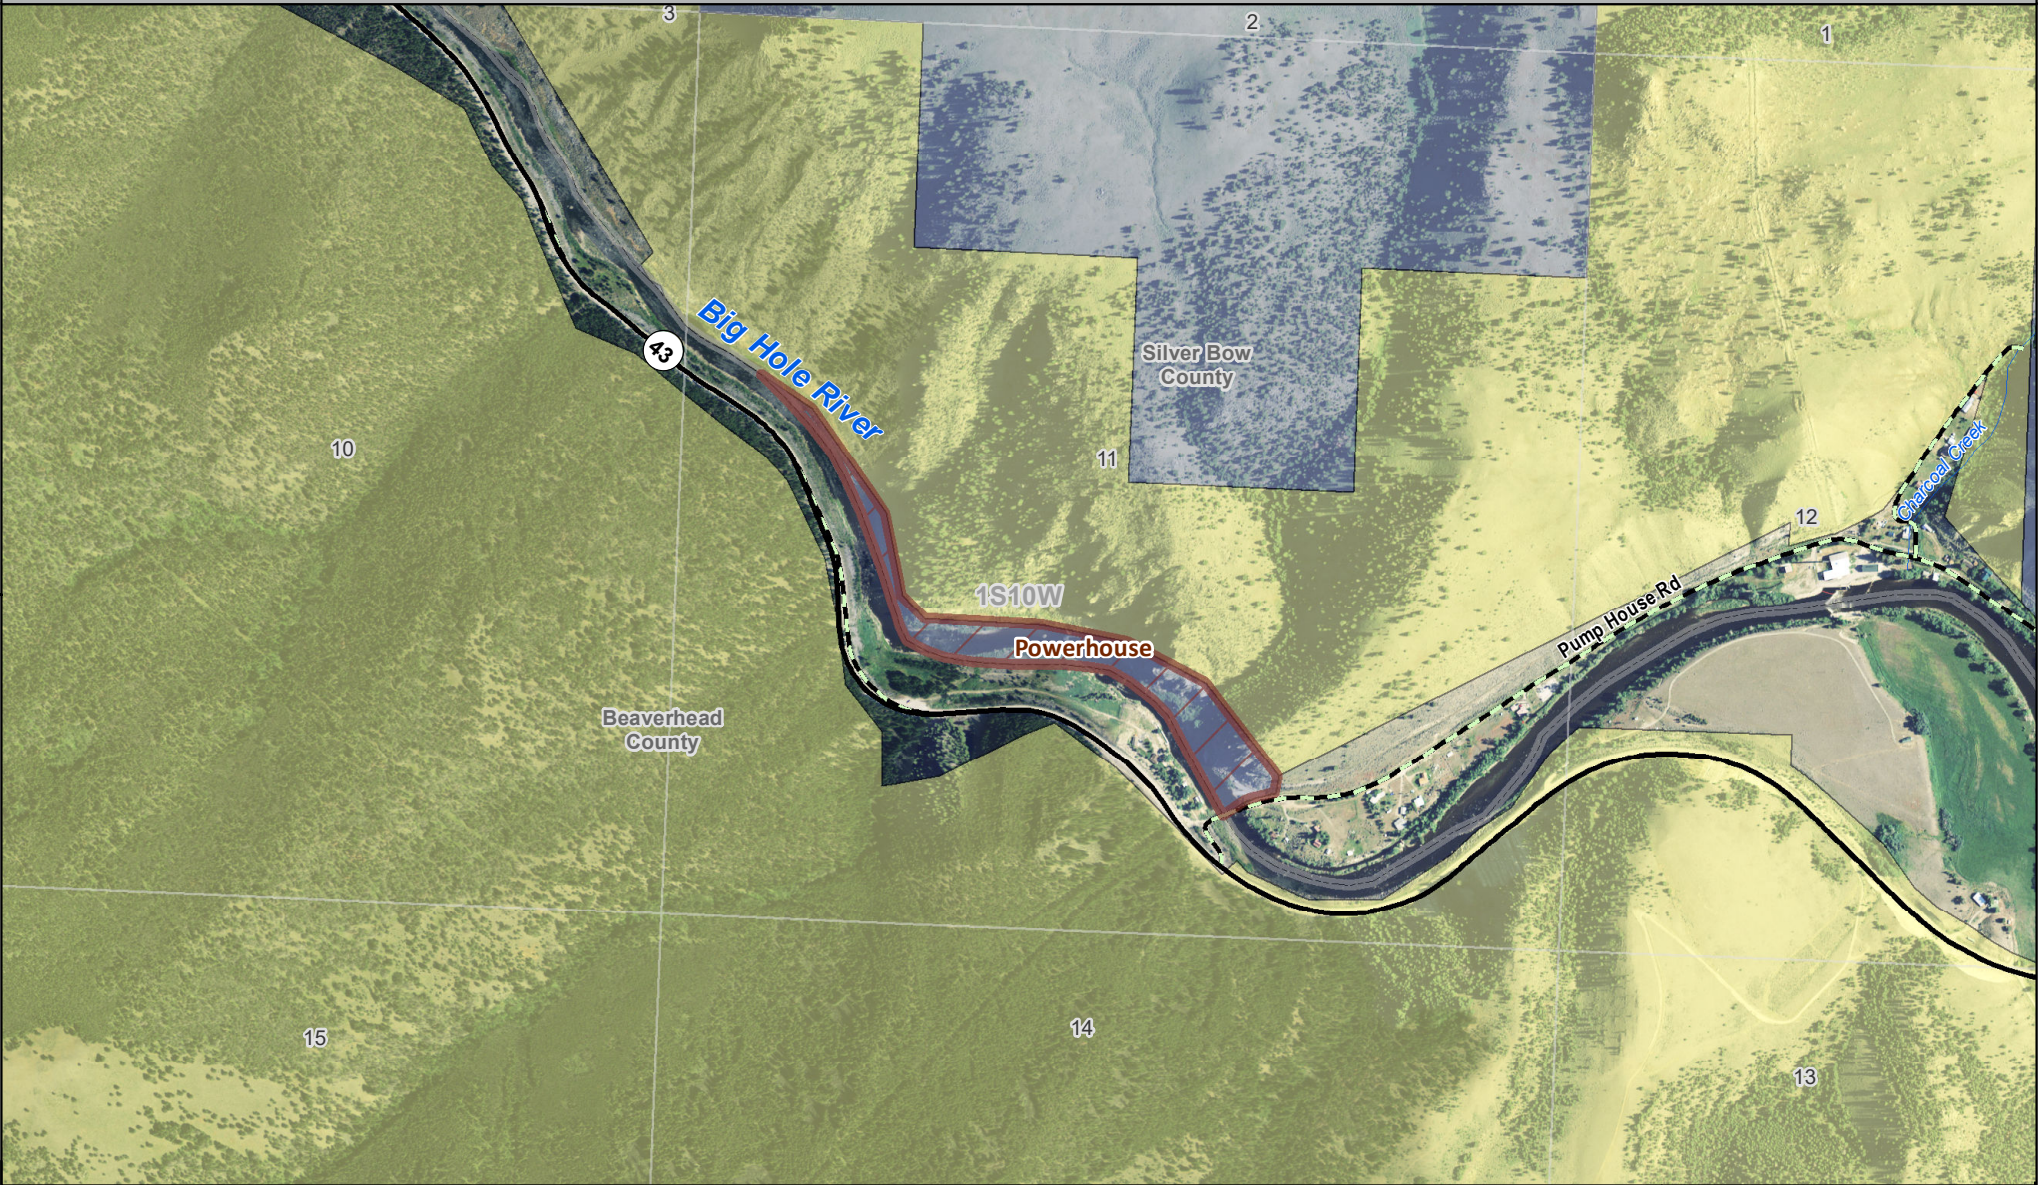

Fishing Access Site

-  Boundary
-  BLM
-  MT Fish, Wildlife & Parks

39753514.pdf
Date: 12/18/2019

Disclaimer - This map is not intended to depict property ownership outside the Wildlife Management Area. Contact the appropriate land management agency for information on public land ownership and travel guidelines.