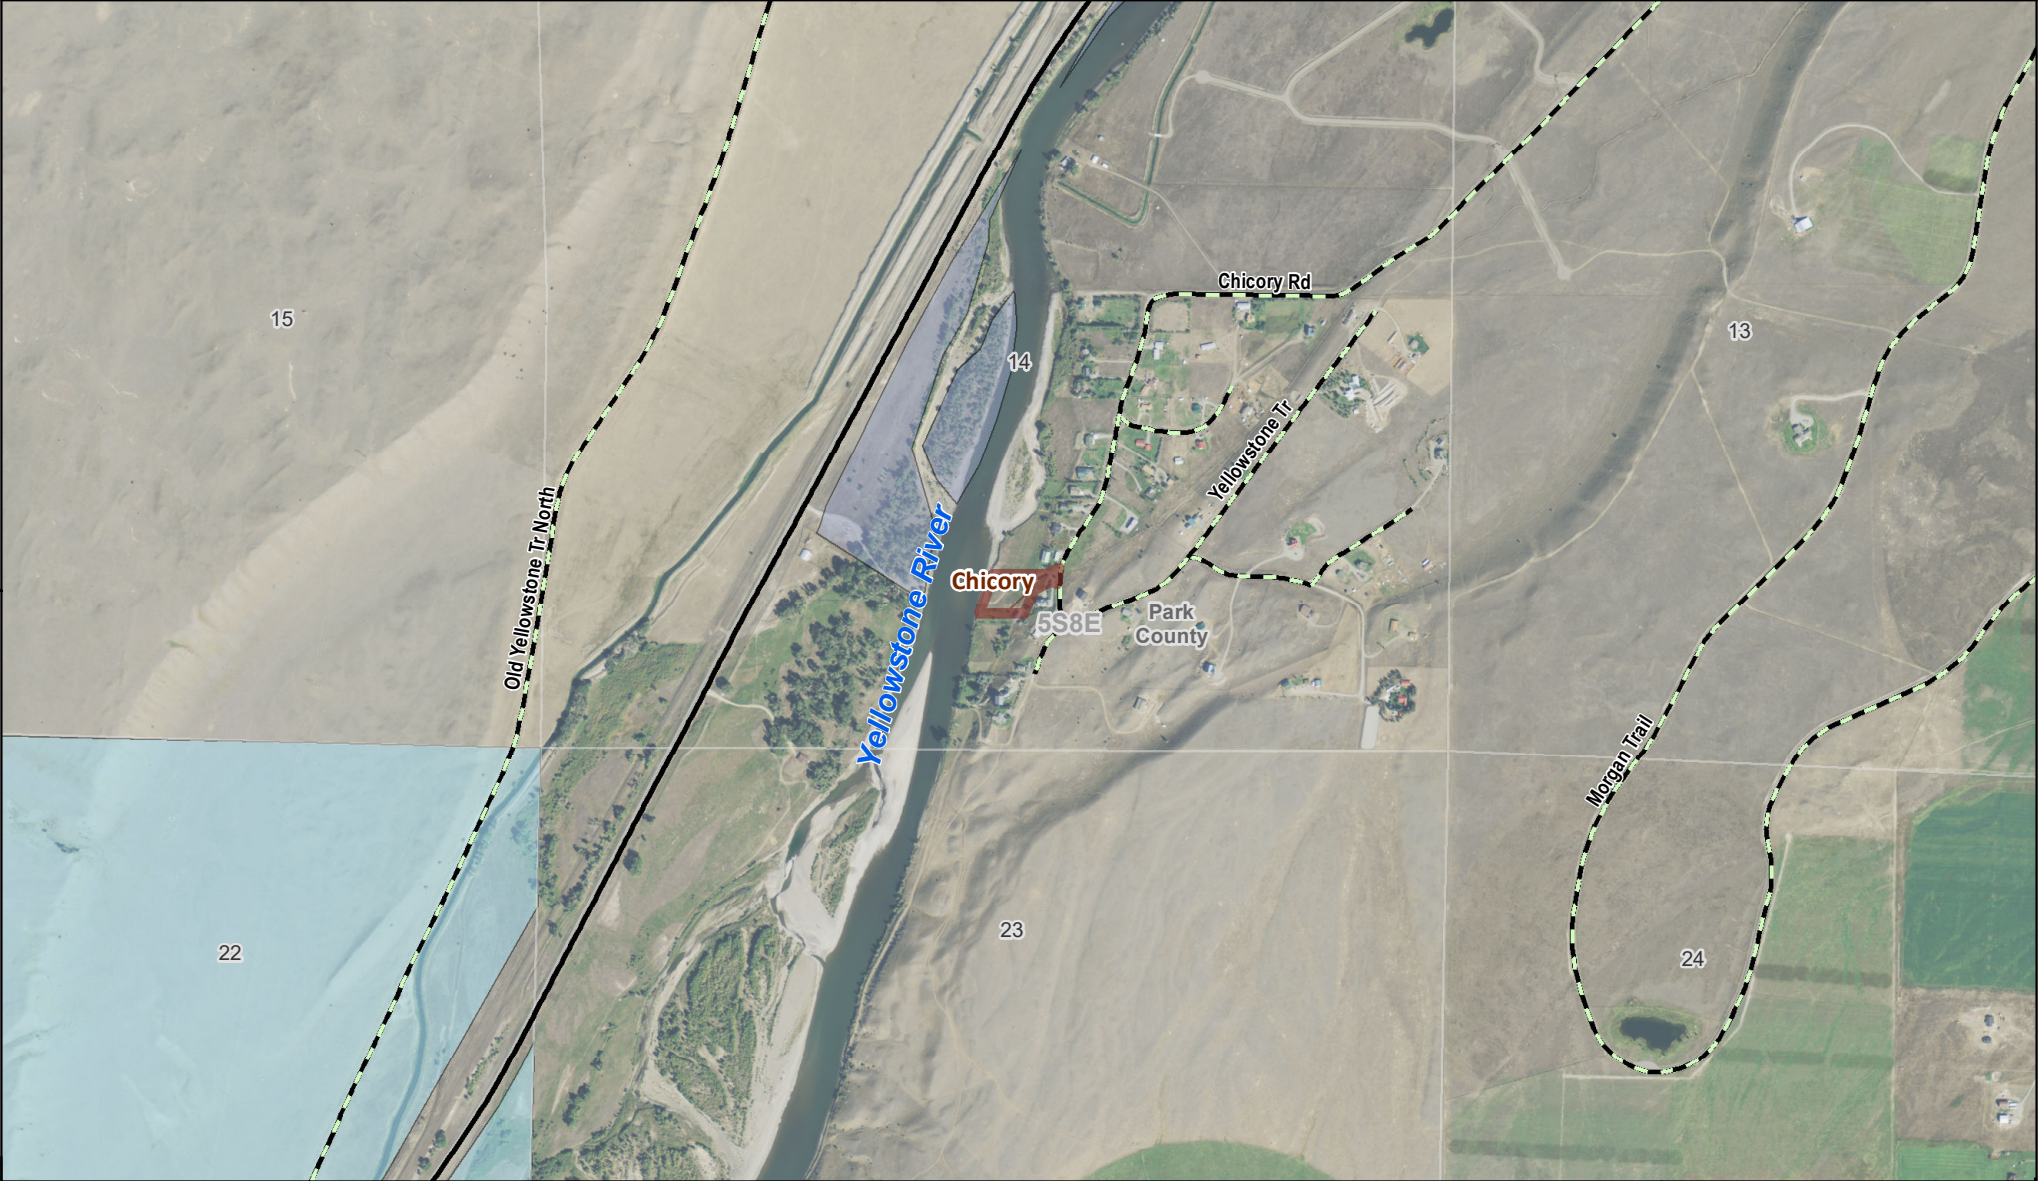

Chicory

Fishing Access Site

-  Boundary
-  MT Fish, Wildlife & Parks
-  State Lands

39753510.pdf
Date: 12/18/2019

Disclaimer - This map is not intended to depict property ownership outside the Wildlife Management Area. Contact the appropriate land management agency for information on public land ownership and travel guidelines.