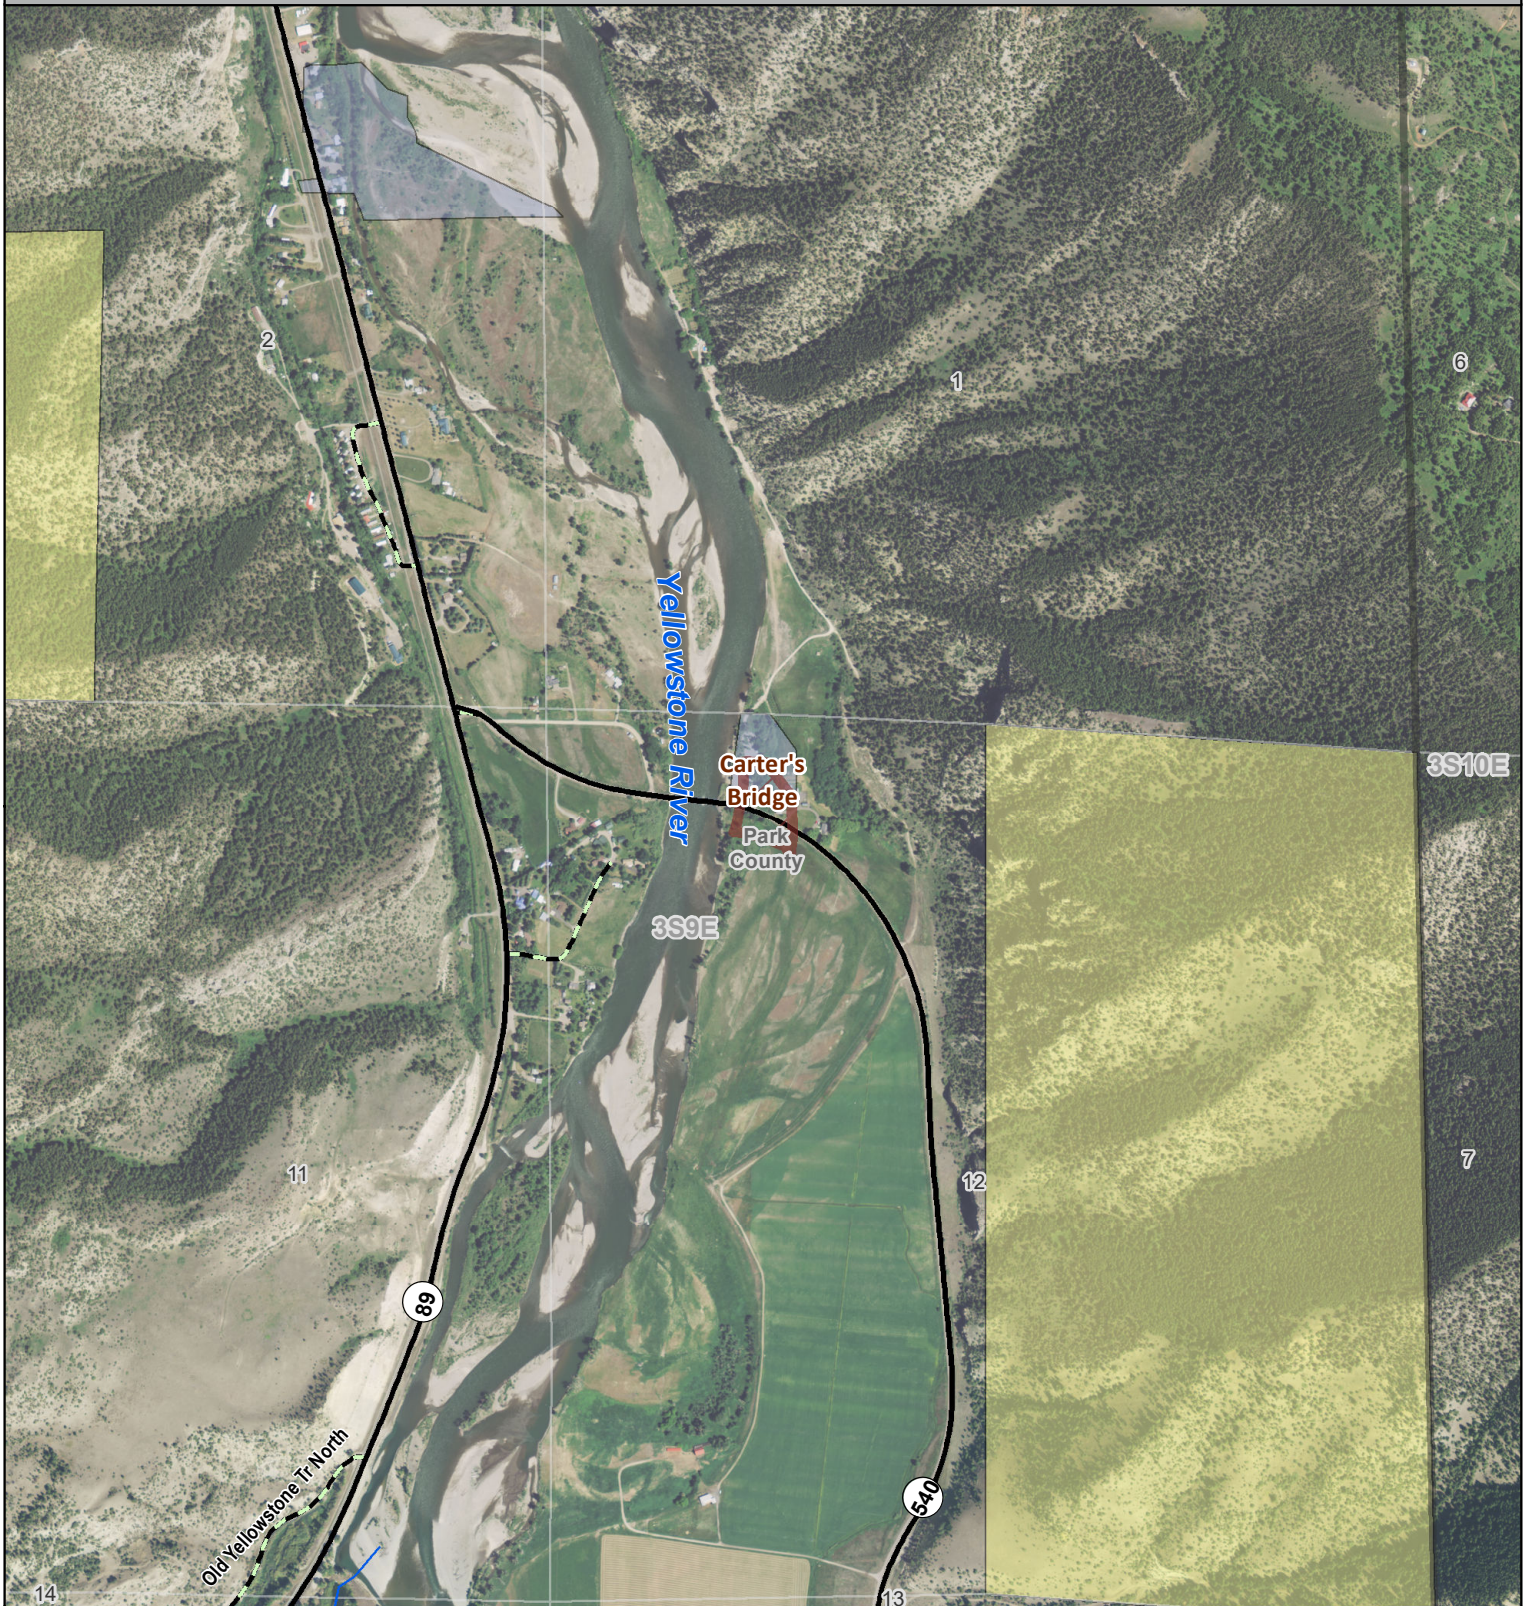

Fishing Access Site

-  Boundary
-  BLM
-  MT Fish, Wildlife & Parks

39753508.pdf  
Date: 12/18/2019

Disclaimer - This map is not intended to depict property ownership outside the Wildlife Management Area. Contact the appropriate land management agency for information on public land ownership and travel guidelines.