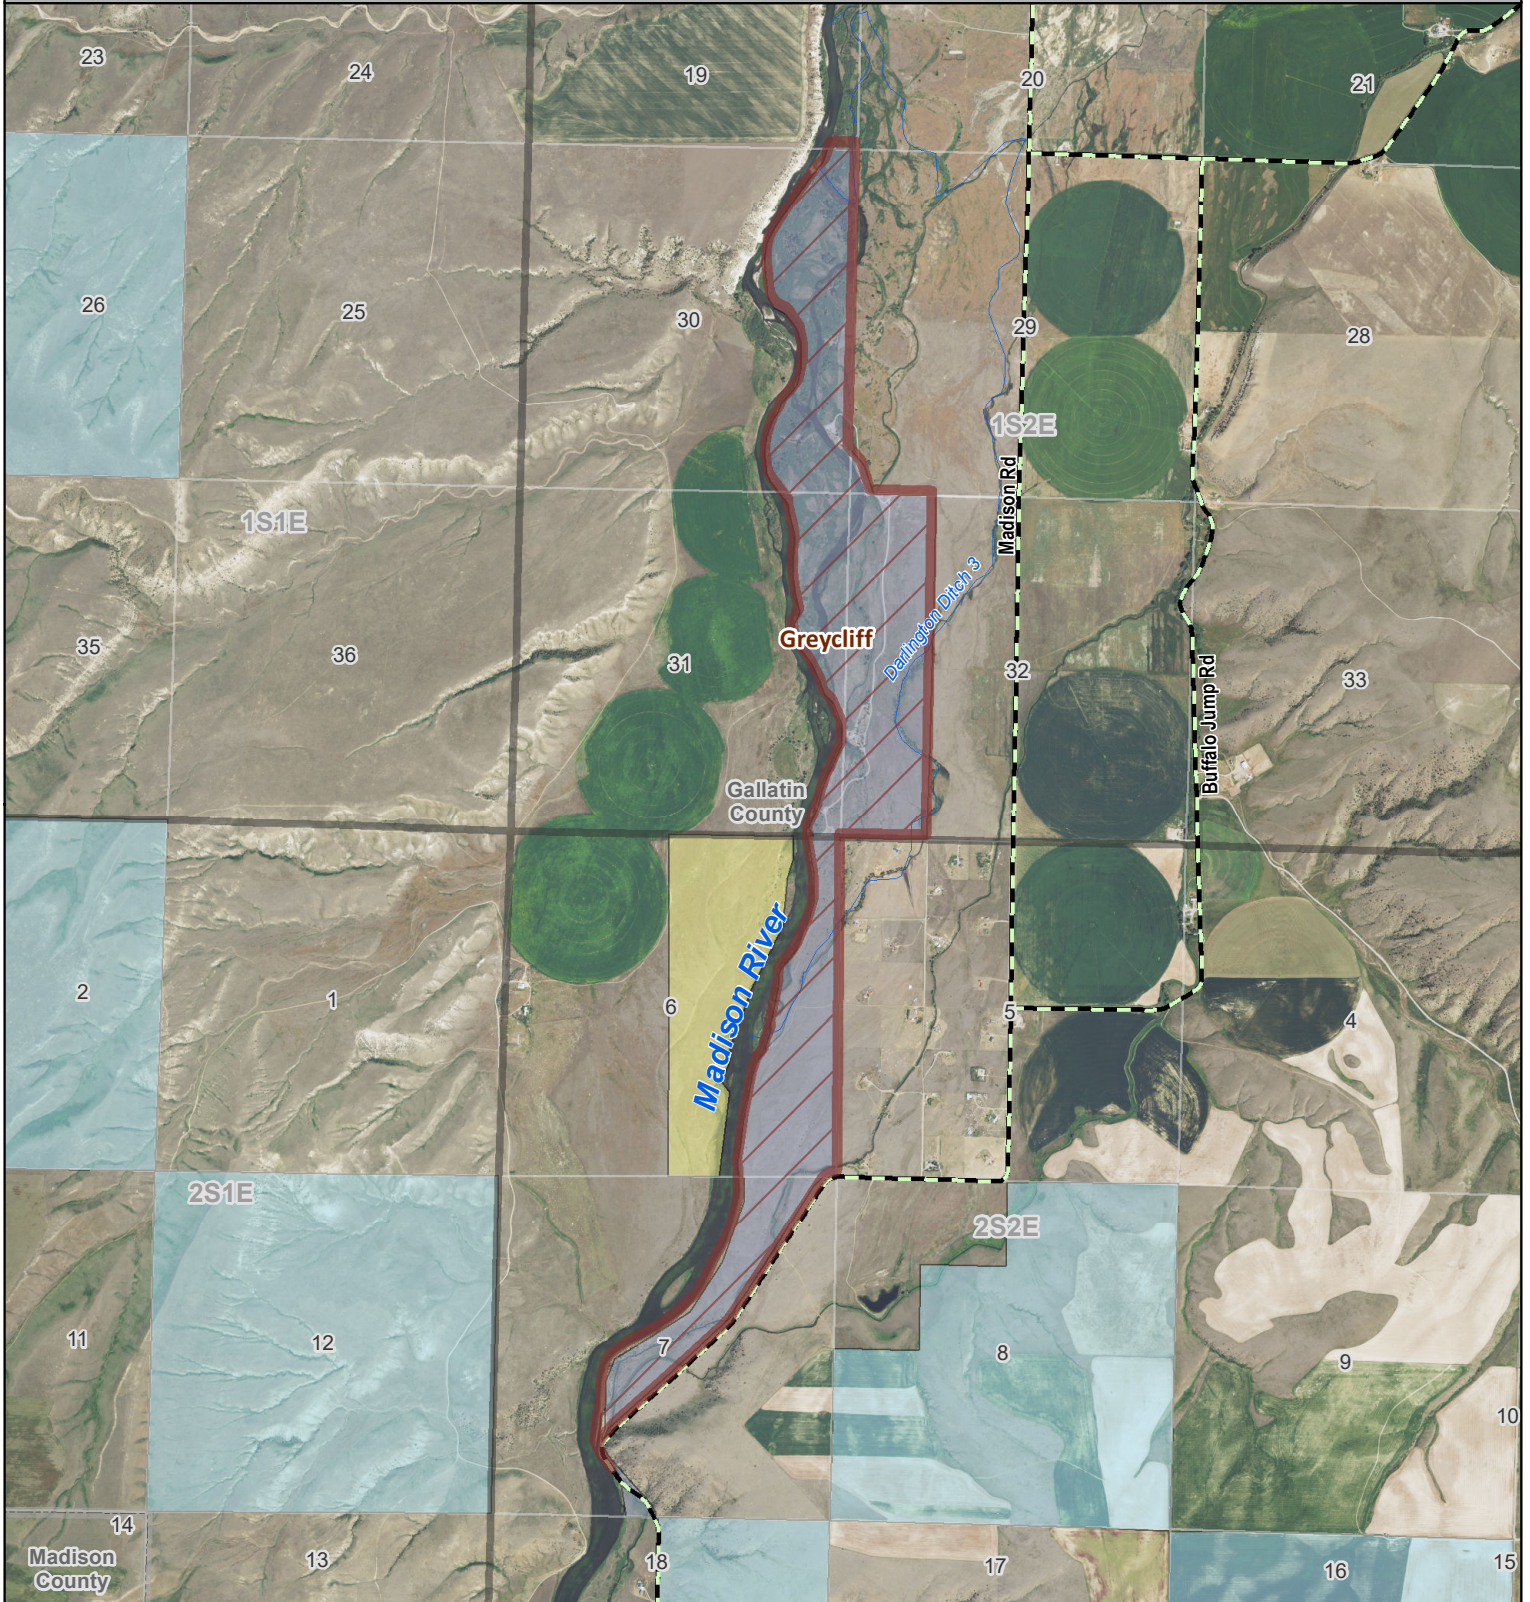

Fishing Access Site

-  Boundary
-  BLM
-  MT Fish, Wildlife & Parks
-  State Lands

Area of Interest

39753468.pdf
Date: 12/18/2019

Disclaimer - This map is not intended to depict property ownership outside the Wildlife Management Area. Contact the appropriate land management agency for information on public land ownership and travel guidelines.