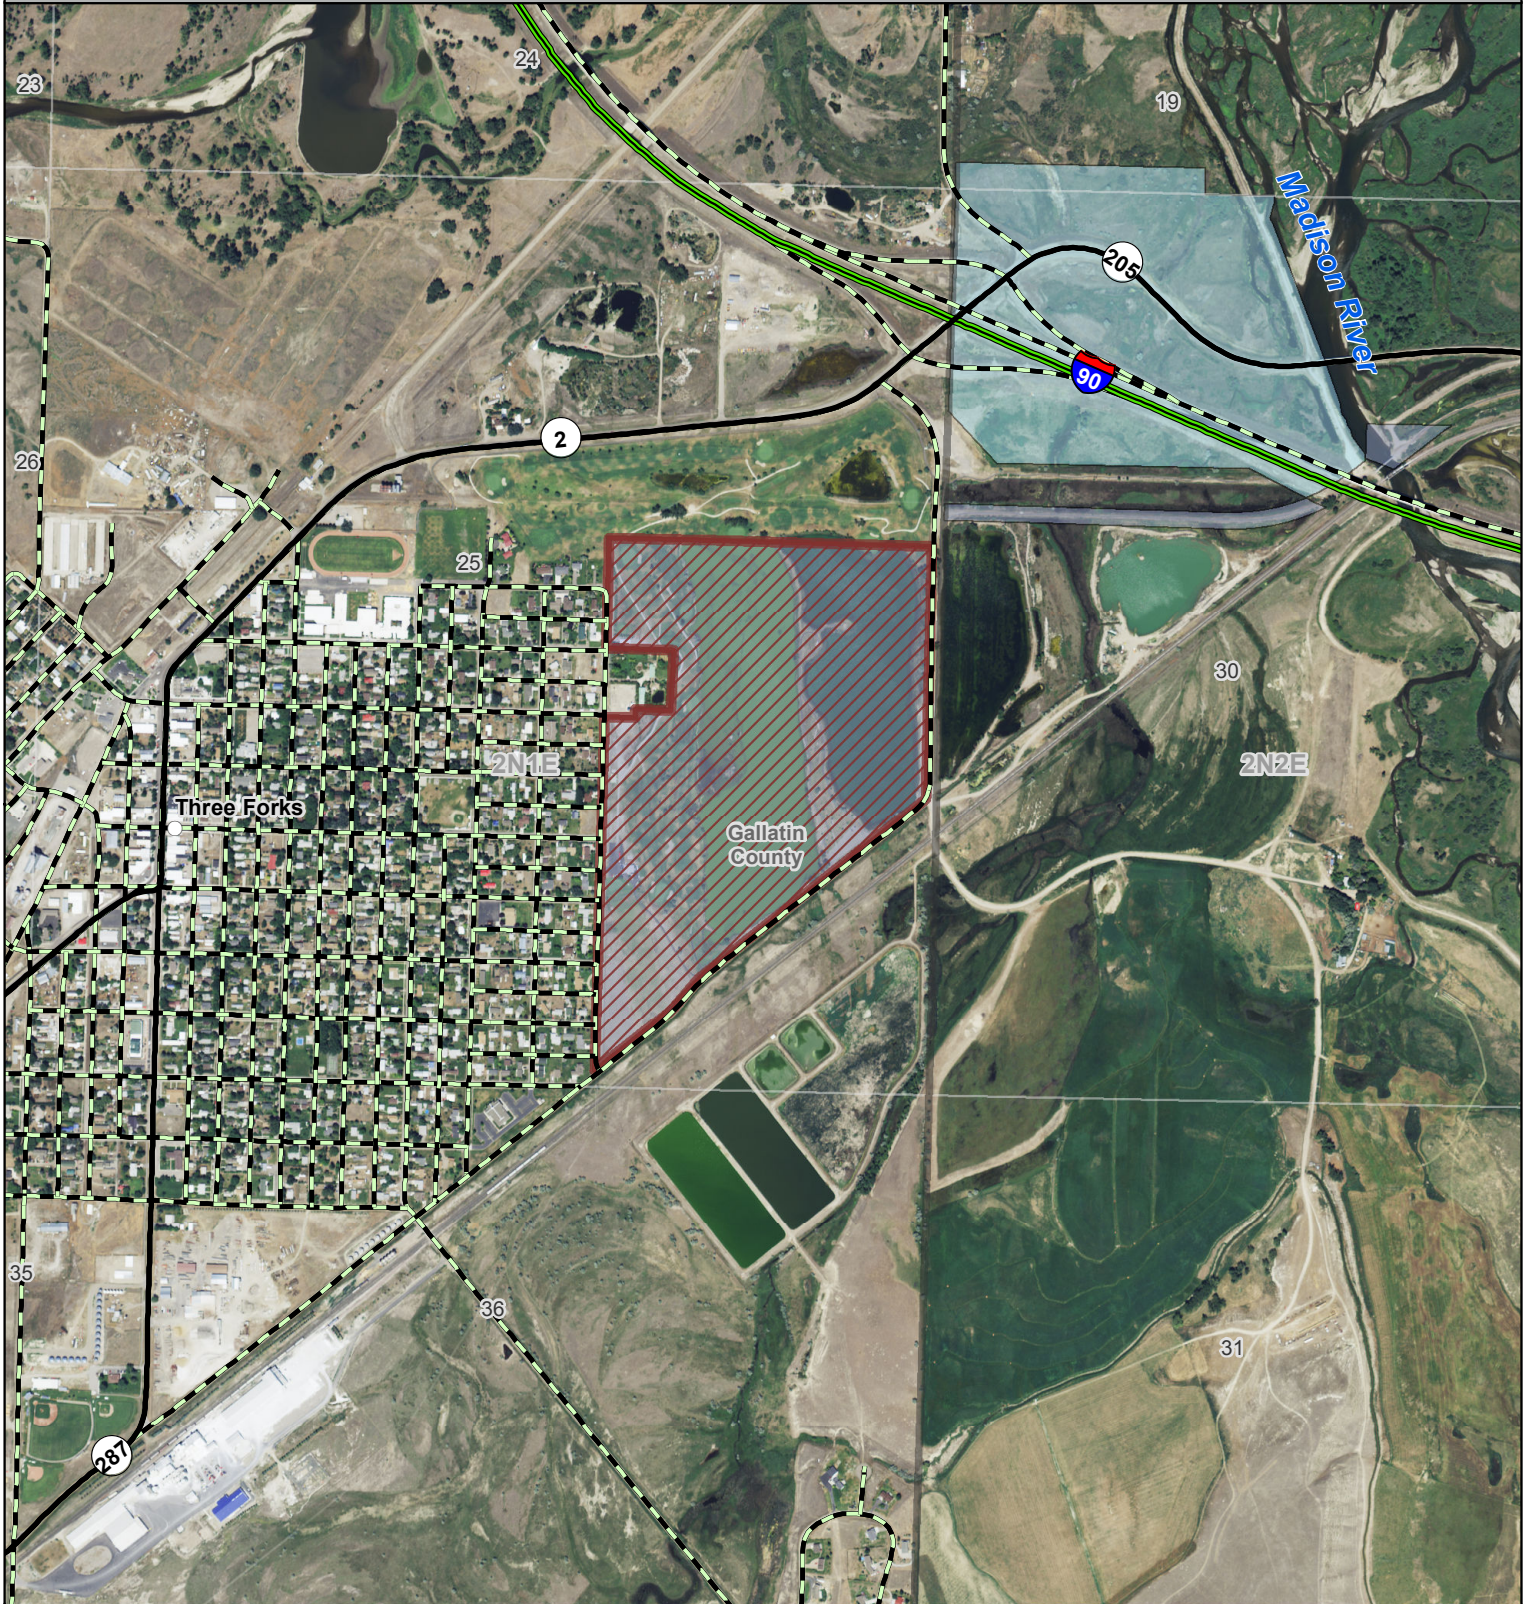

Fishing Access Site

-  FAS Boundary
-  MT Fish, Wildlife & Parks
-  State Lands

Area of Interest

39753460.pdf
Date: 7/13/2018

Disclaimer - This map is not intended to depict property ownership outside the Fishing Access Site. Contact the appropriate land management agency for information on public land ownership and travel guidelines.