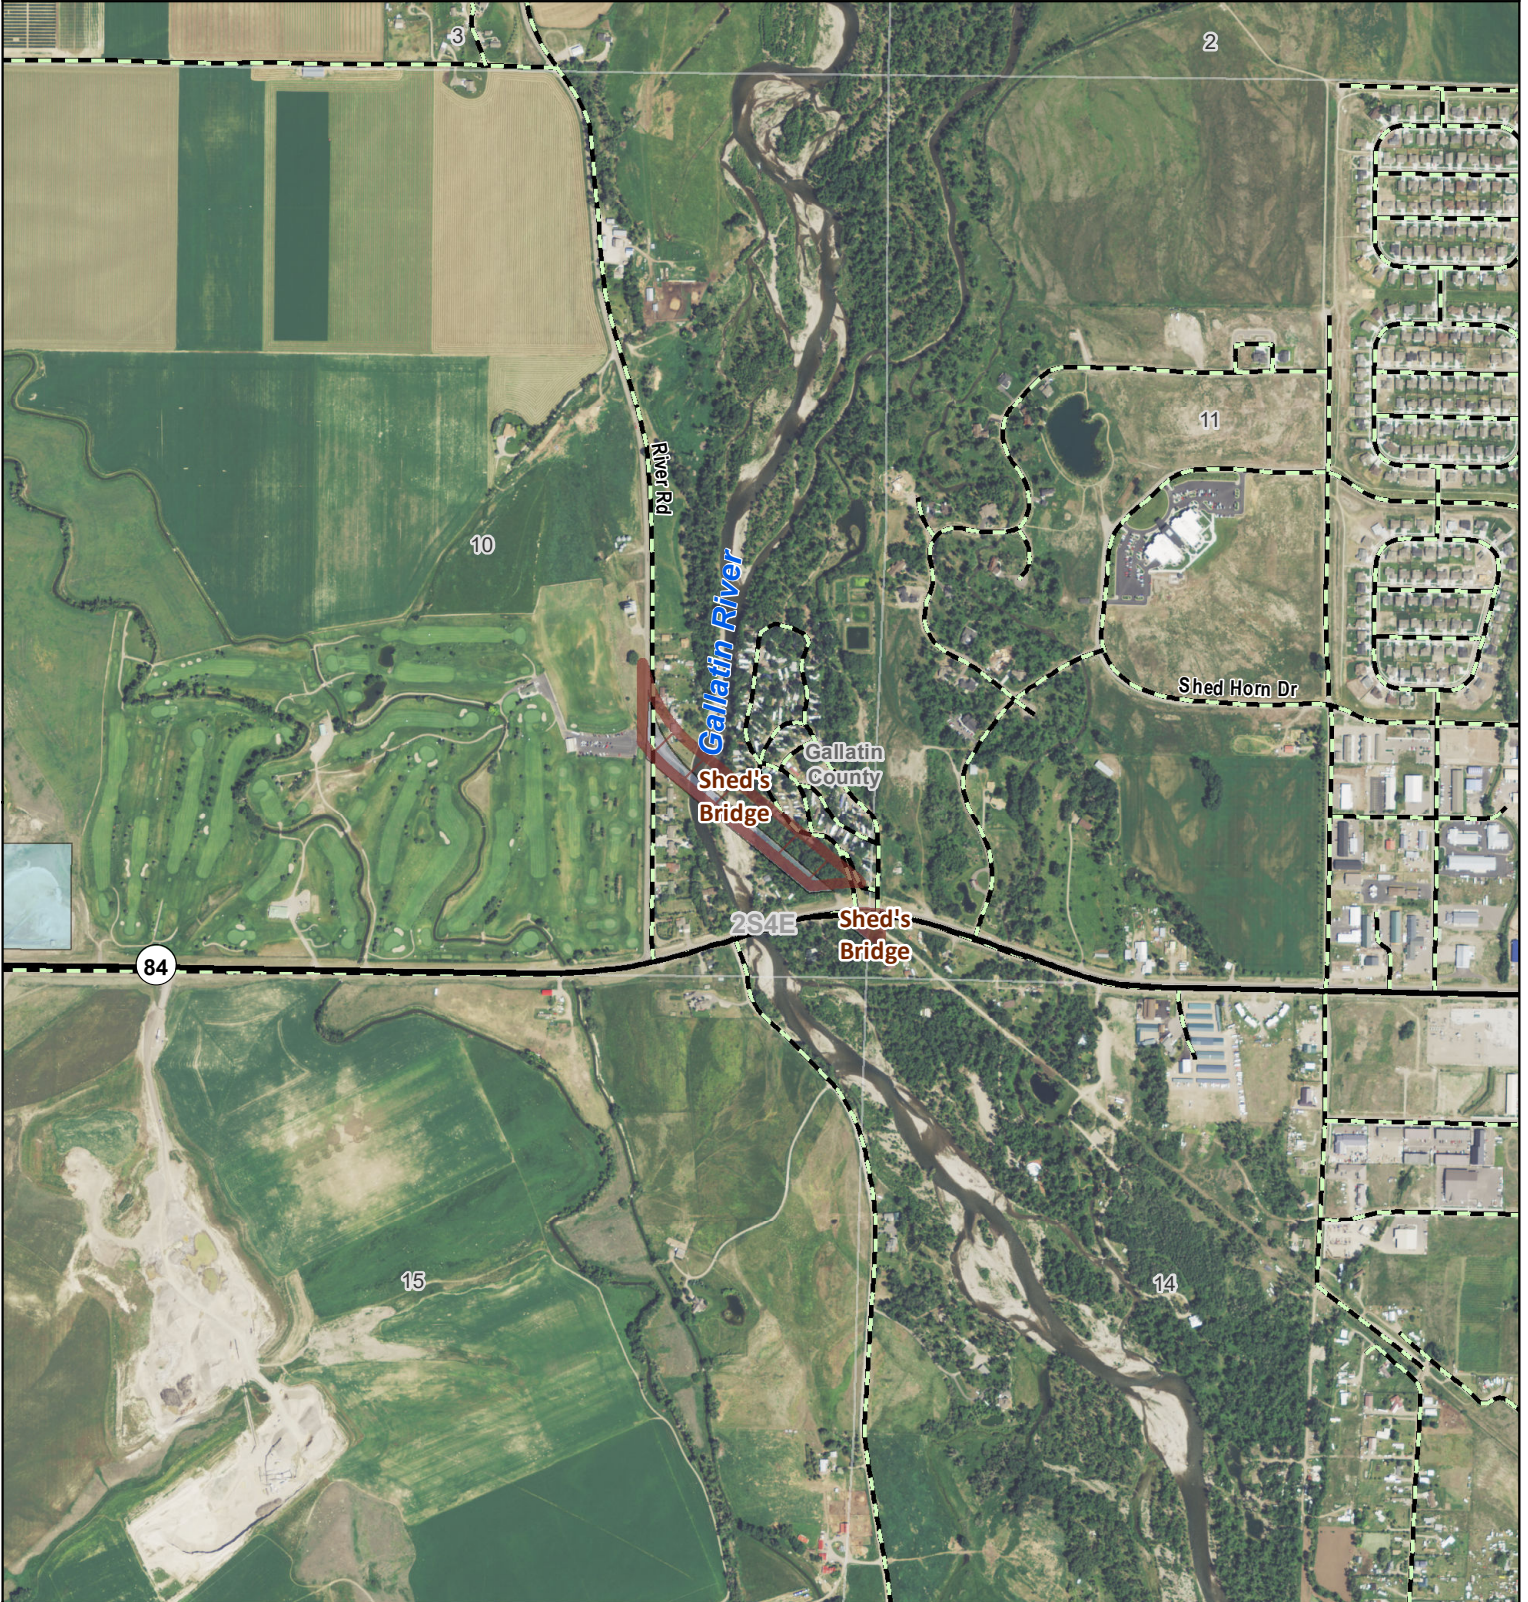

Fishing Access Site

-  Boundary
-  MT Fish, Wildlife & Parks
-  State Lands

39753446.pdf  
Date: 12/18/2019

Disclaimer - This map is not intended to depict property ownership outside the Wildlife Management Area. Contact the appropriate land management agency for information on public land ownership and travel guidelines.