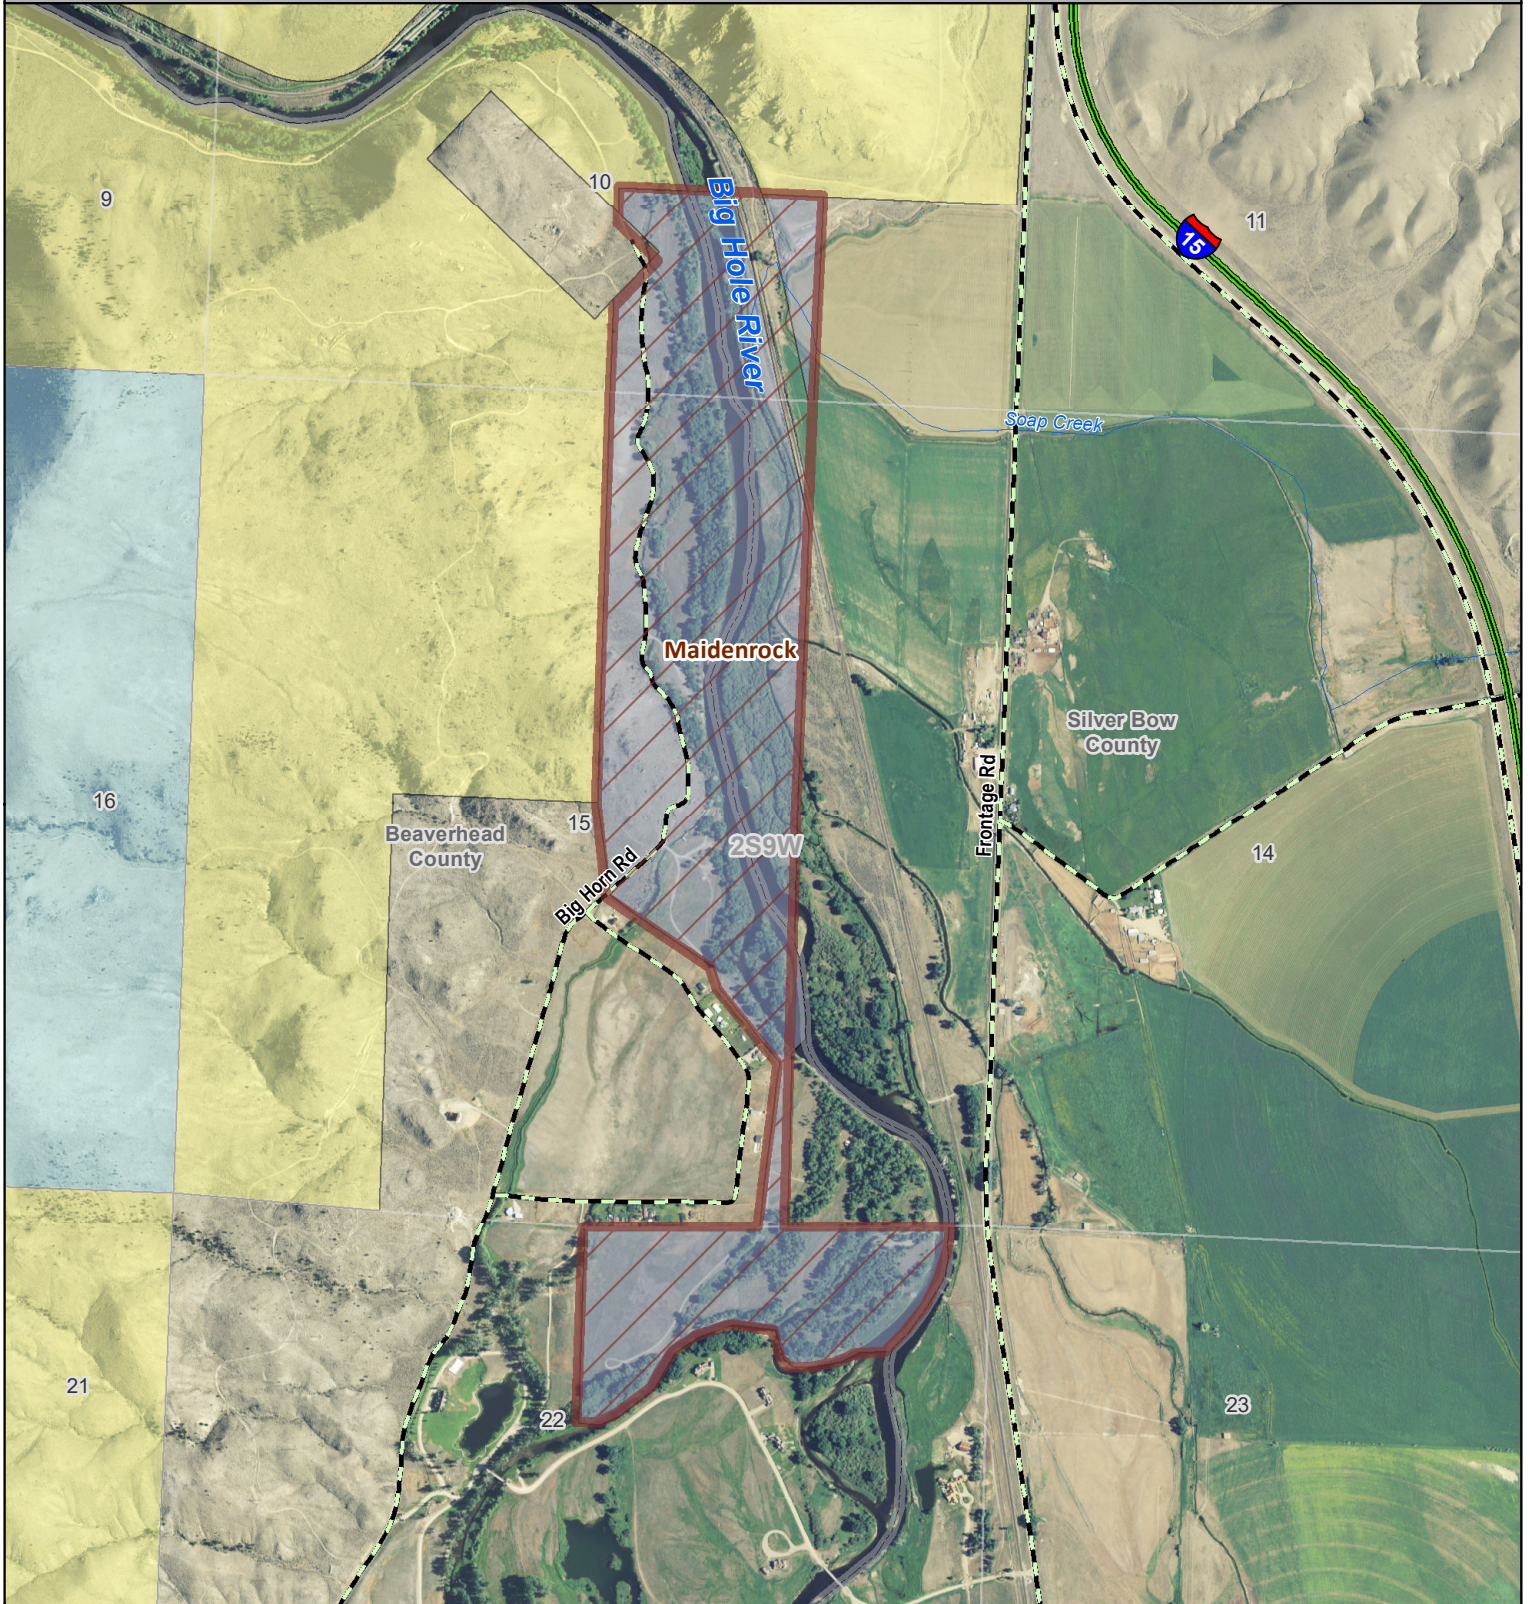

Fishing Access Site

-  Boundary
-  BLM
-  MT Fish, Wildlife & Parks
-  State Lands

Area of Interest

39753424.pdf
Date: 12/18/2019

Disclaimer - This map is not intended to depict property ownership outside the Wildlife Management Area.
Contact the appropriate land management agency for information on public land ownership and travel guidelines.