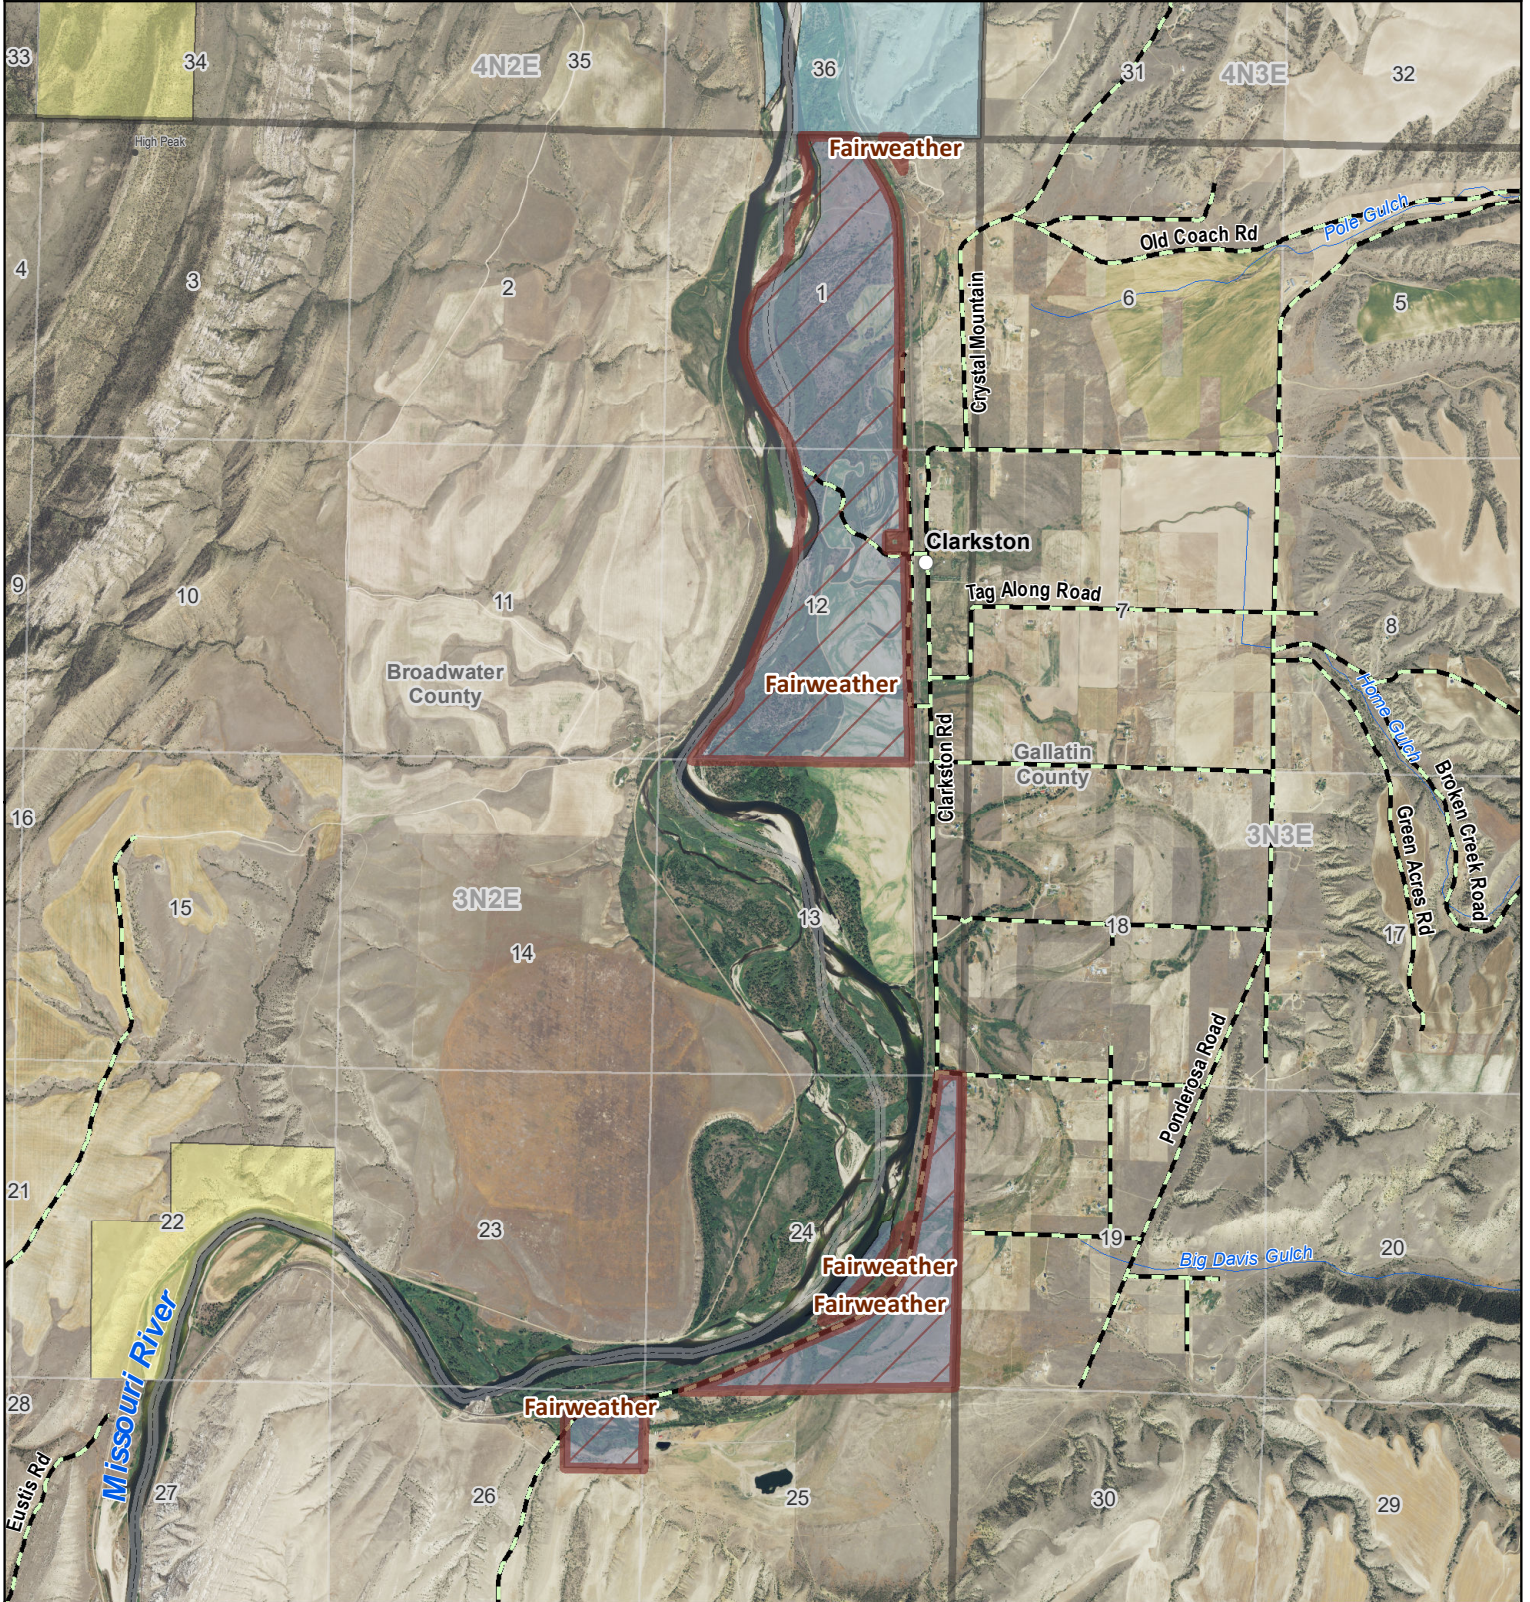

Fishing Access Site

-  Boundary
-  BLM
-  MT Fish, Wildlife & Parks
-  State Lands

39753412.pdf
Date: 12/18/2019

Disclaimer - This map is not intended to depict property ownership outside the Wildlife Management Area. Contact the appropriate land management agency for information on public land ownership and travel guidelines.