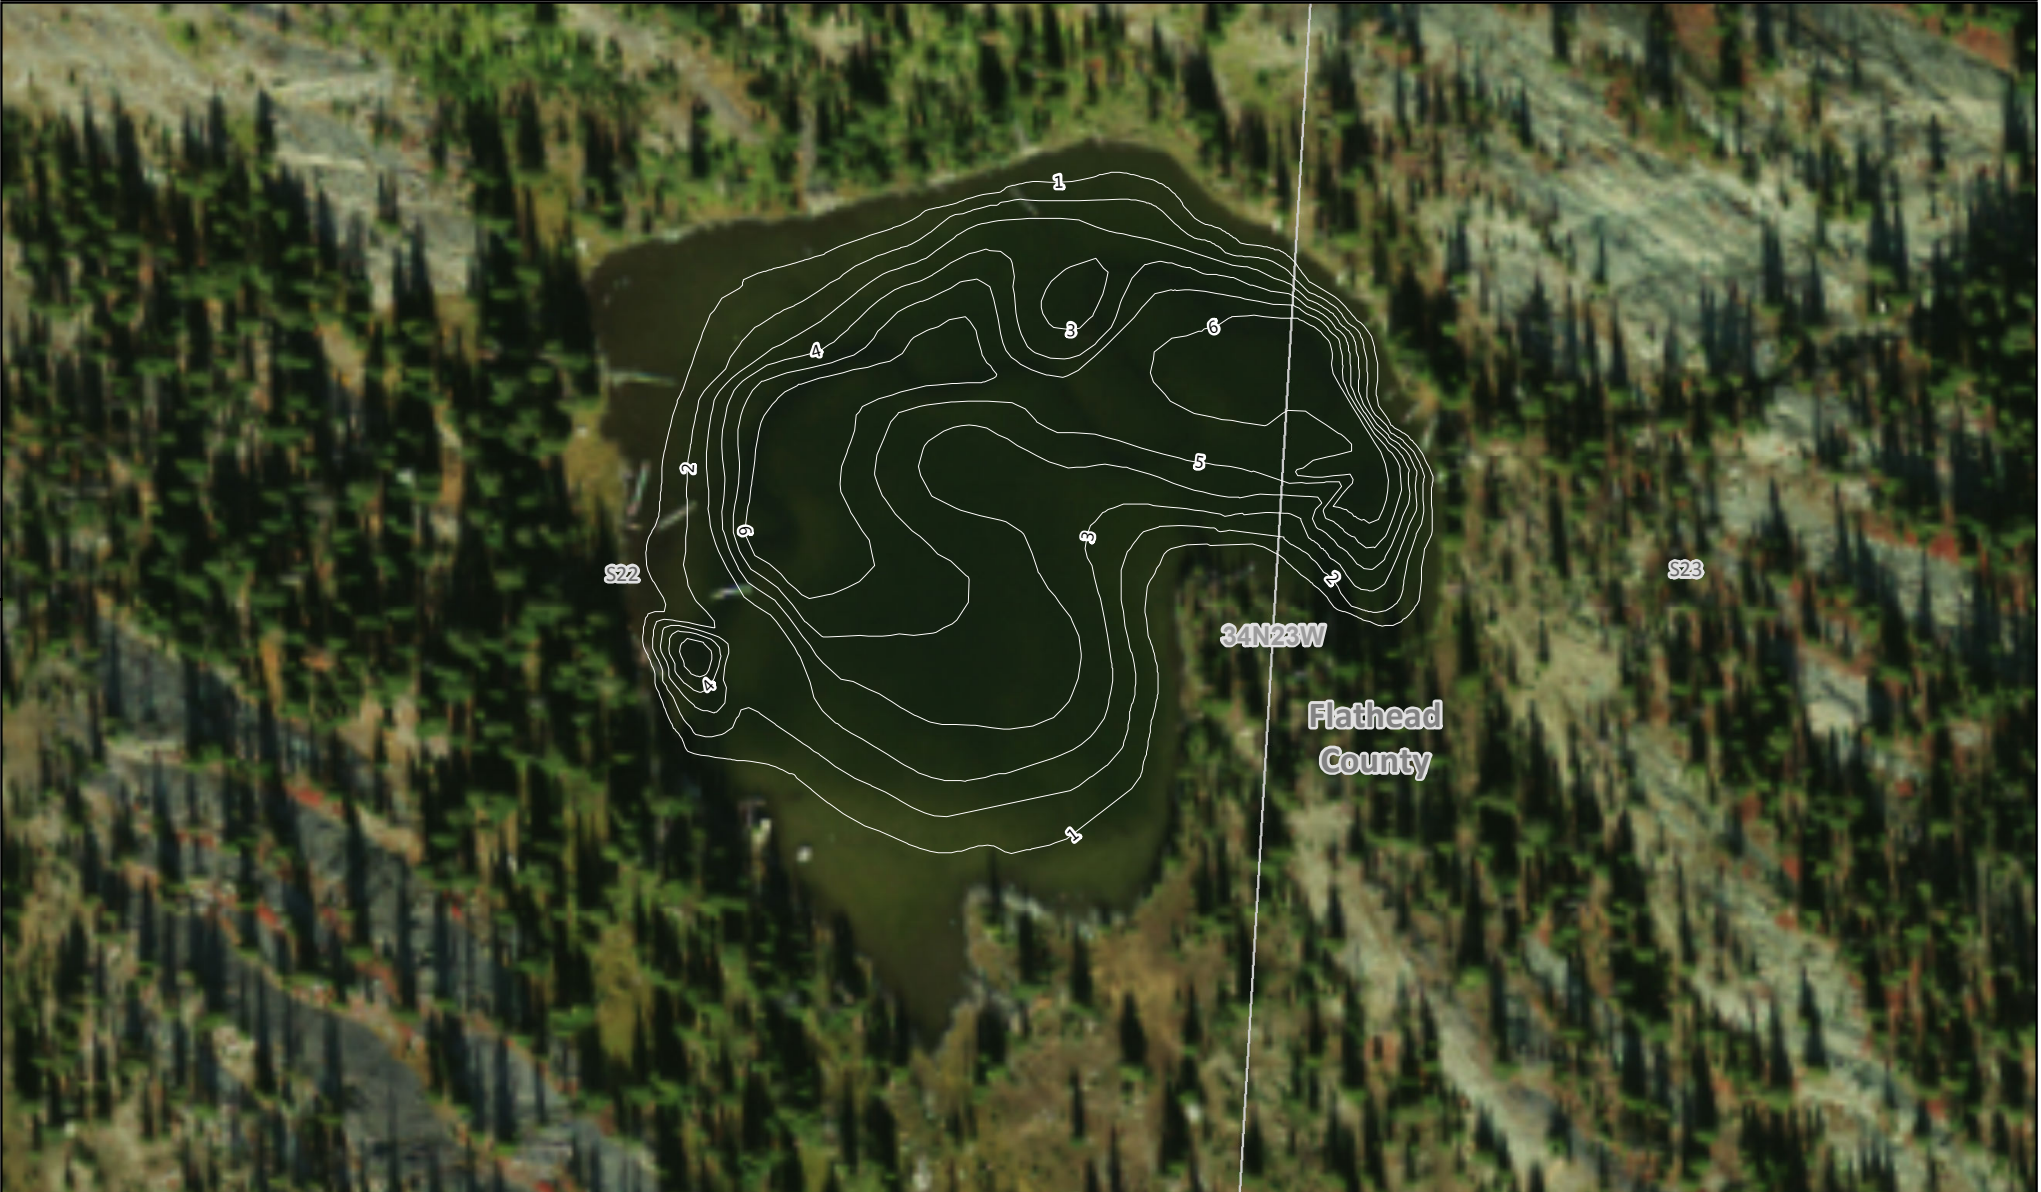

Middle Diamond Lake

MONTANA FWP

Bathymetry Survey Map

Elevation: 6812 Feet
Area: 5 Acres
Max Depth: N/A
Volume: N/A
Ave Depth: N/A