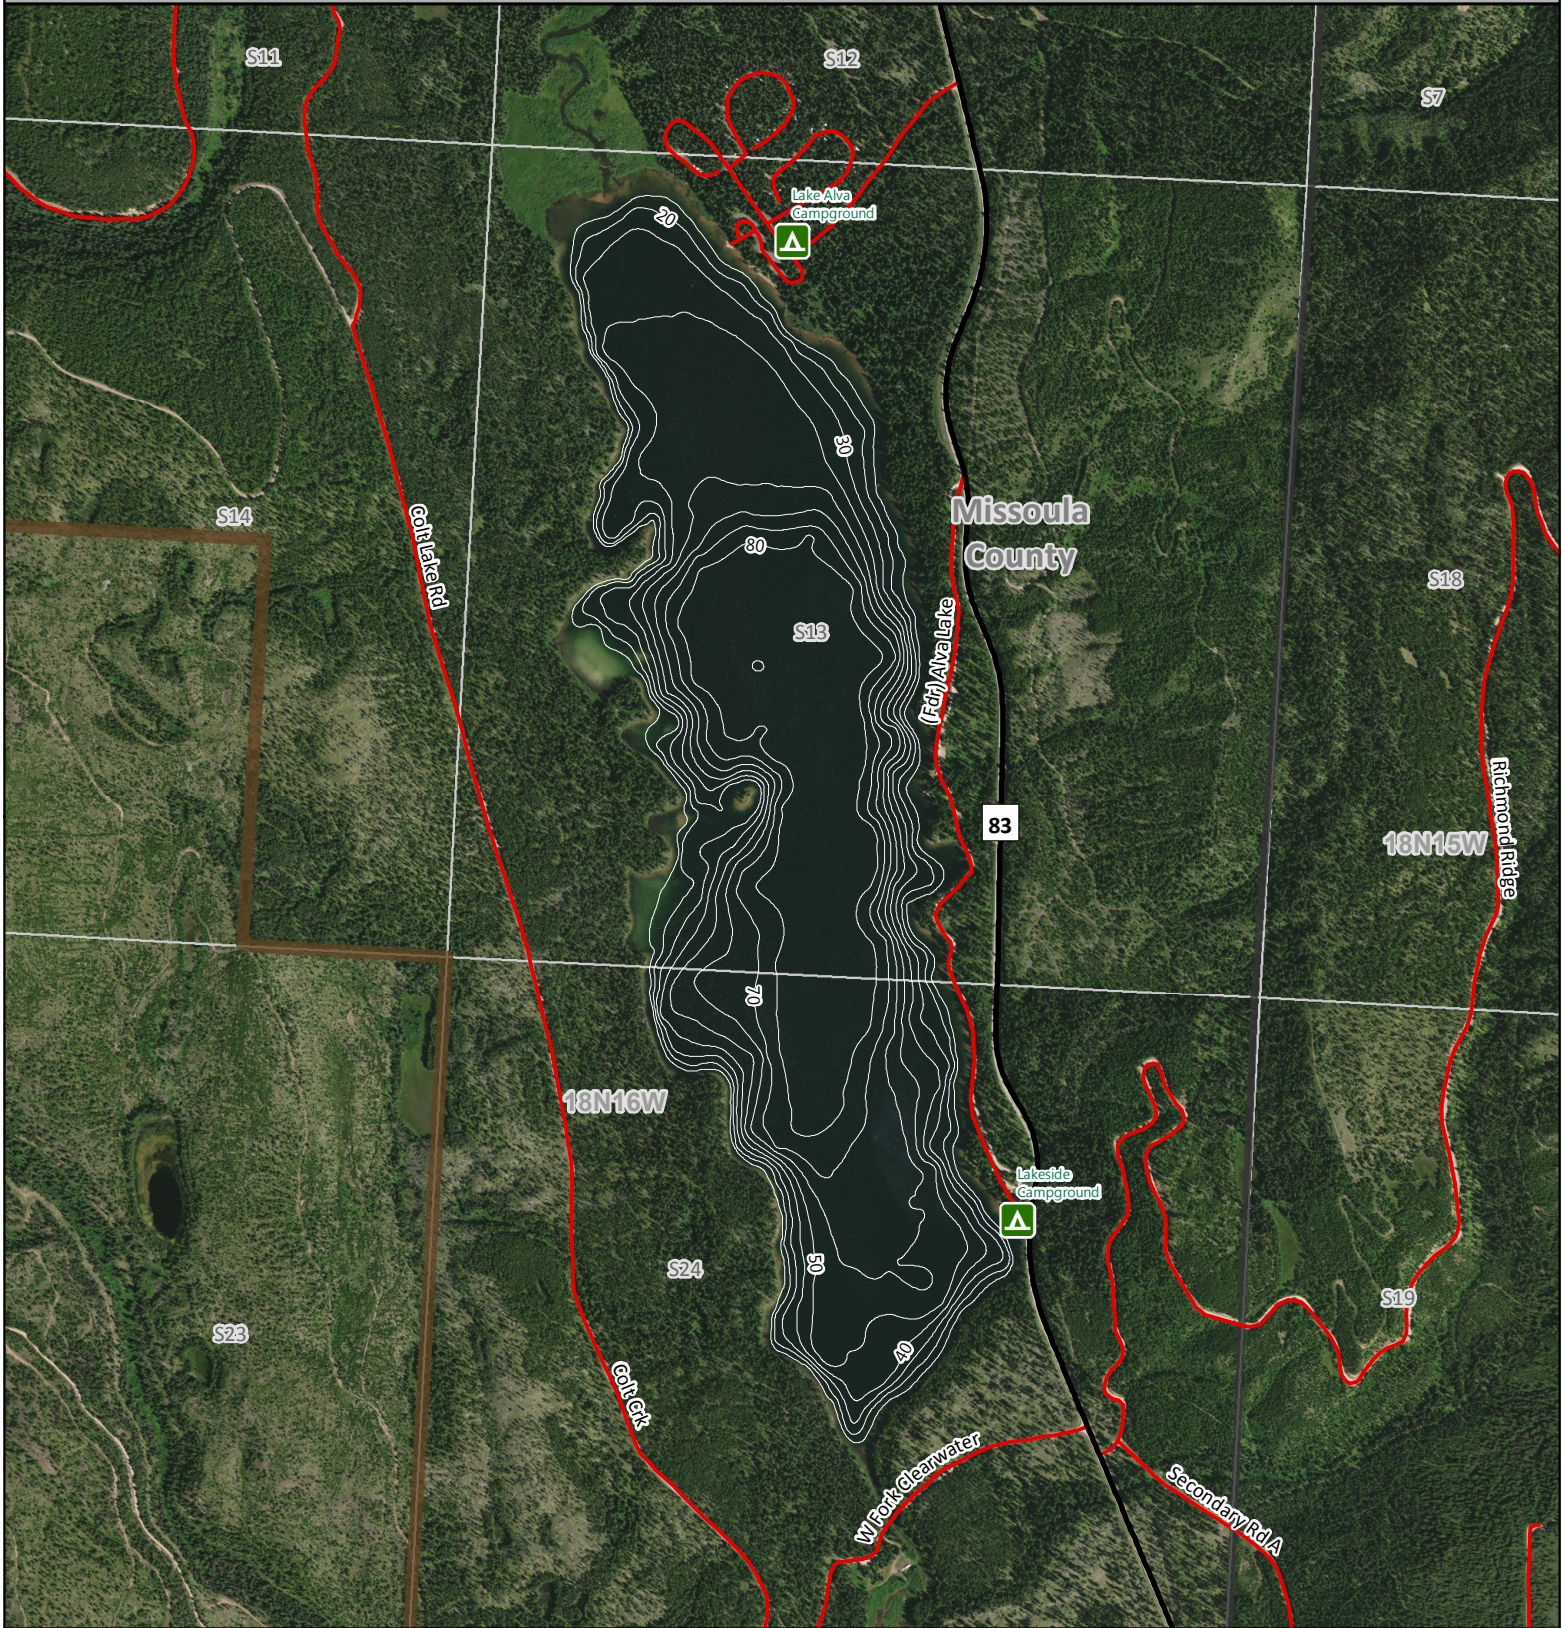

Bathymetry Survey Map

 Camping

Elevation: 4198 Feet
Area: 297 Acres
Max Depth: 95 Feet
Volume: 15484 Acre-Feet
Ave Depth: 52 Feet