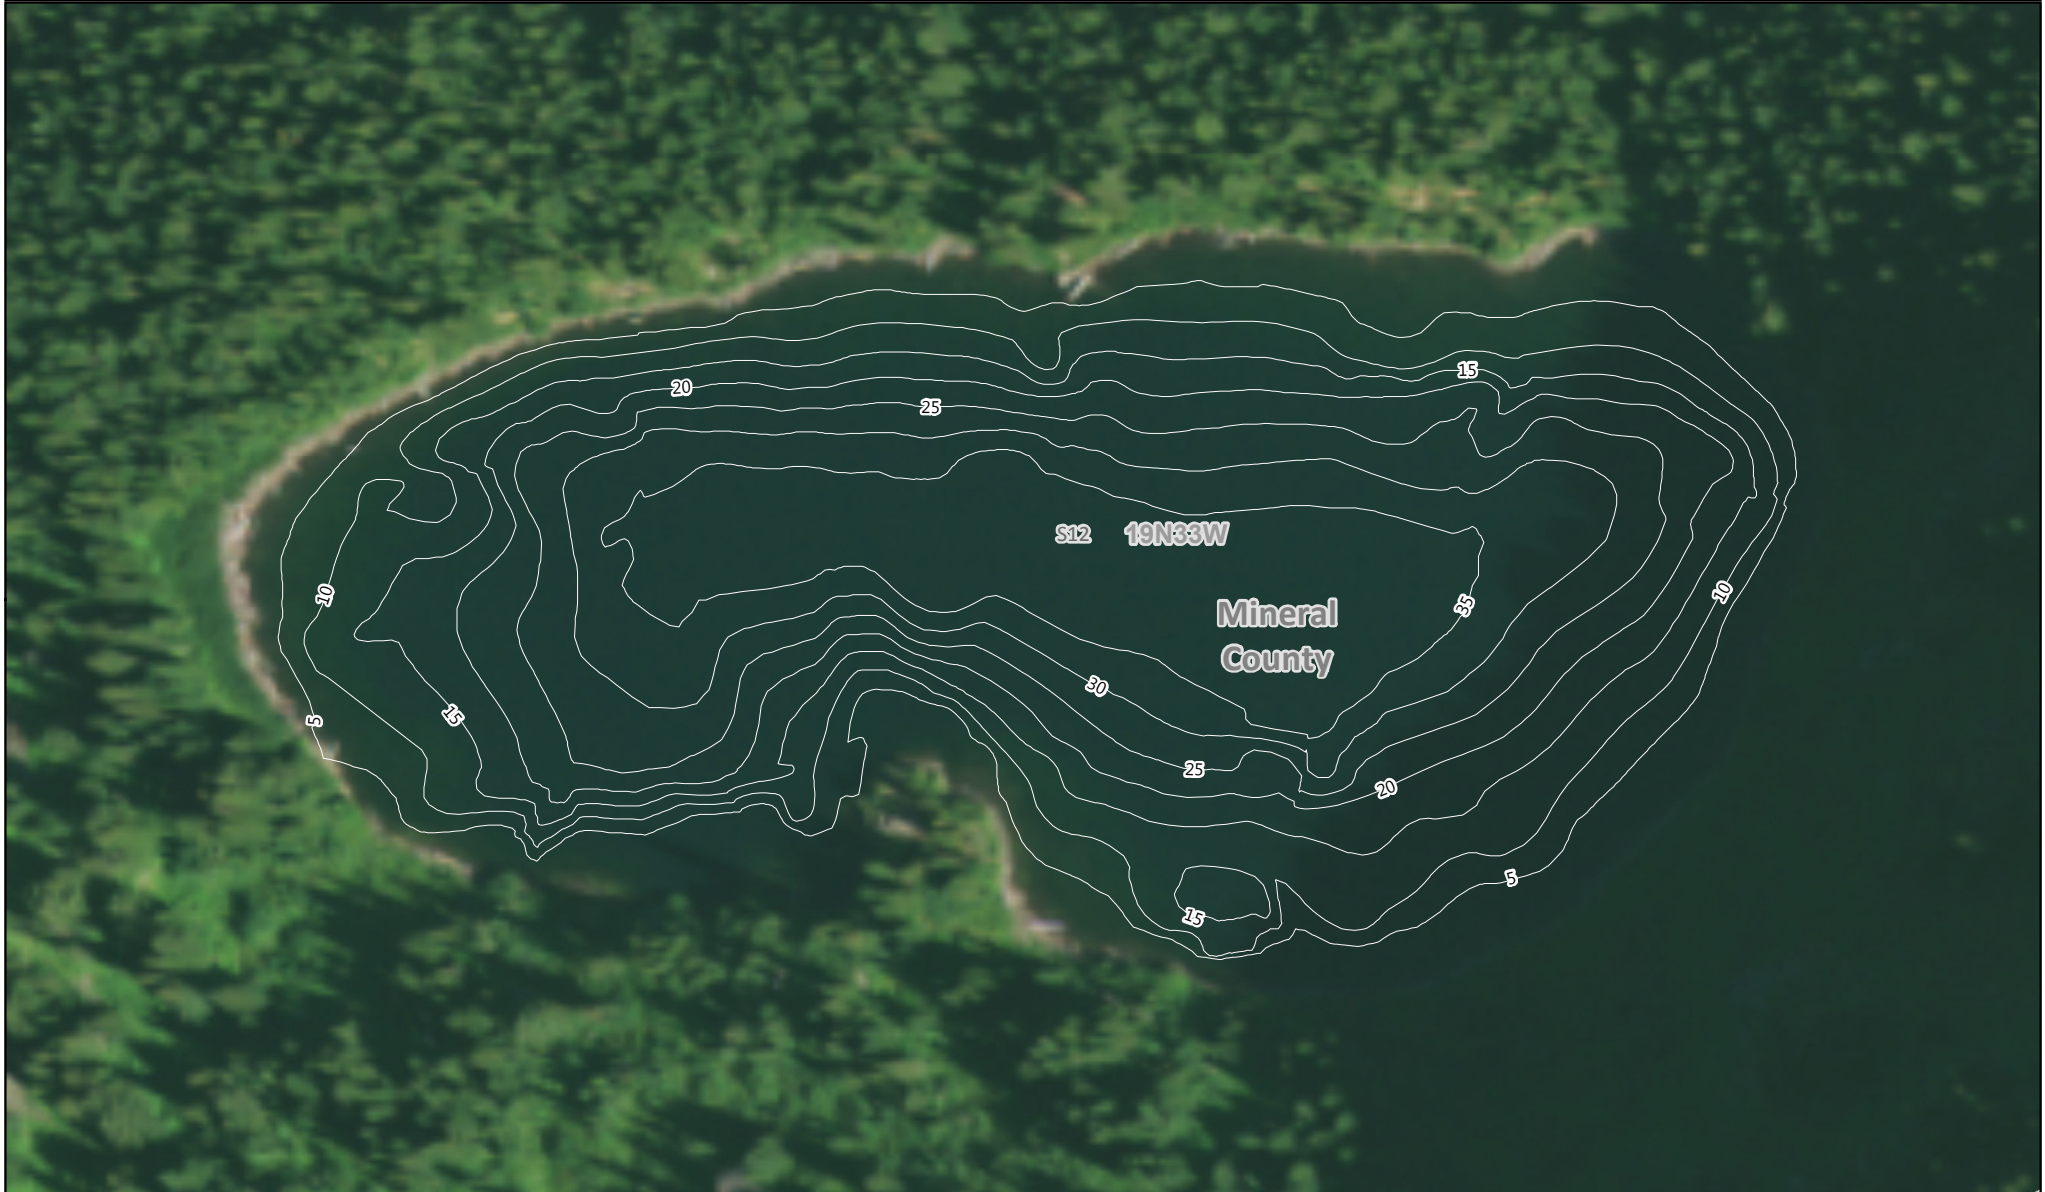

St Regis Lake 2

Bathymetry Survey Map

Elevation: 5972 Feet
Area: 8 Acres
Max Depth: 44 Feet
Volume: N/A
Ave Depth: N/A