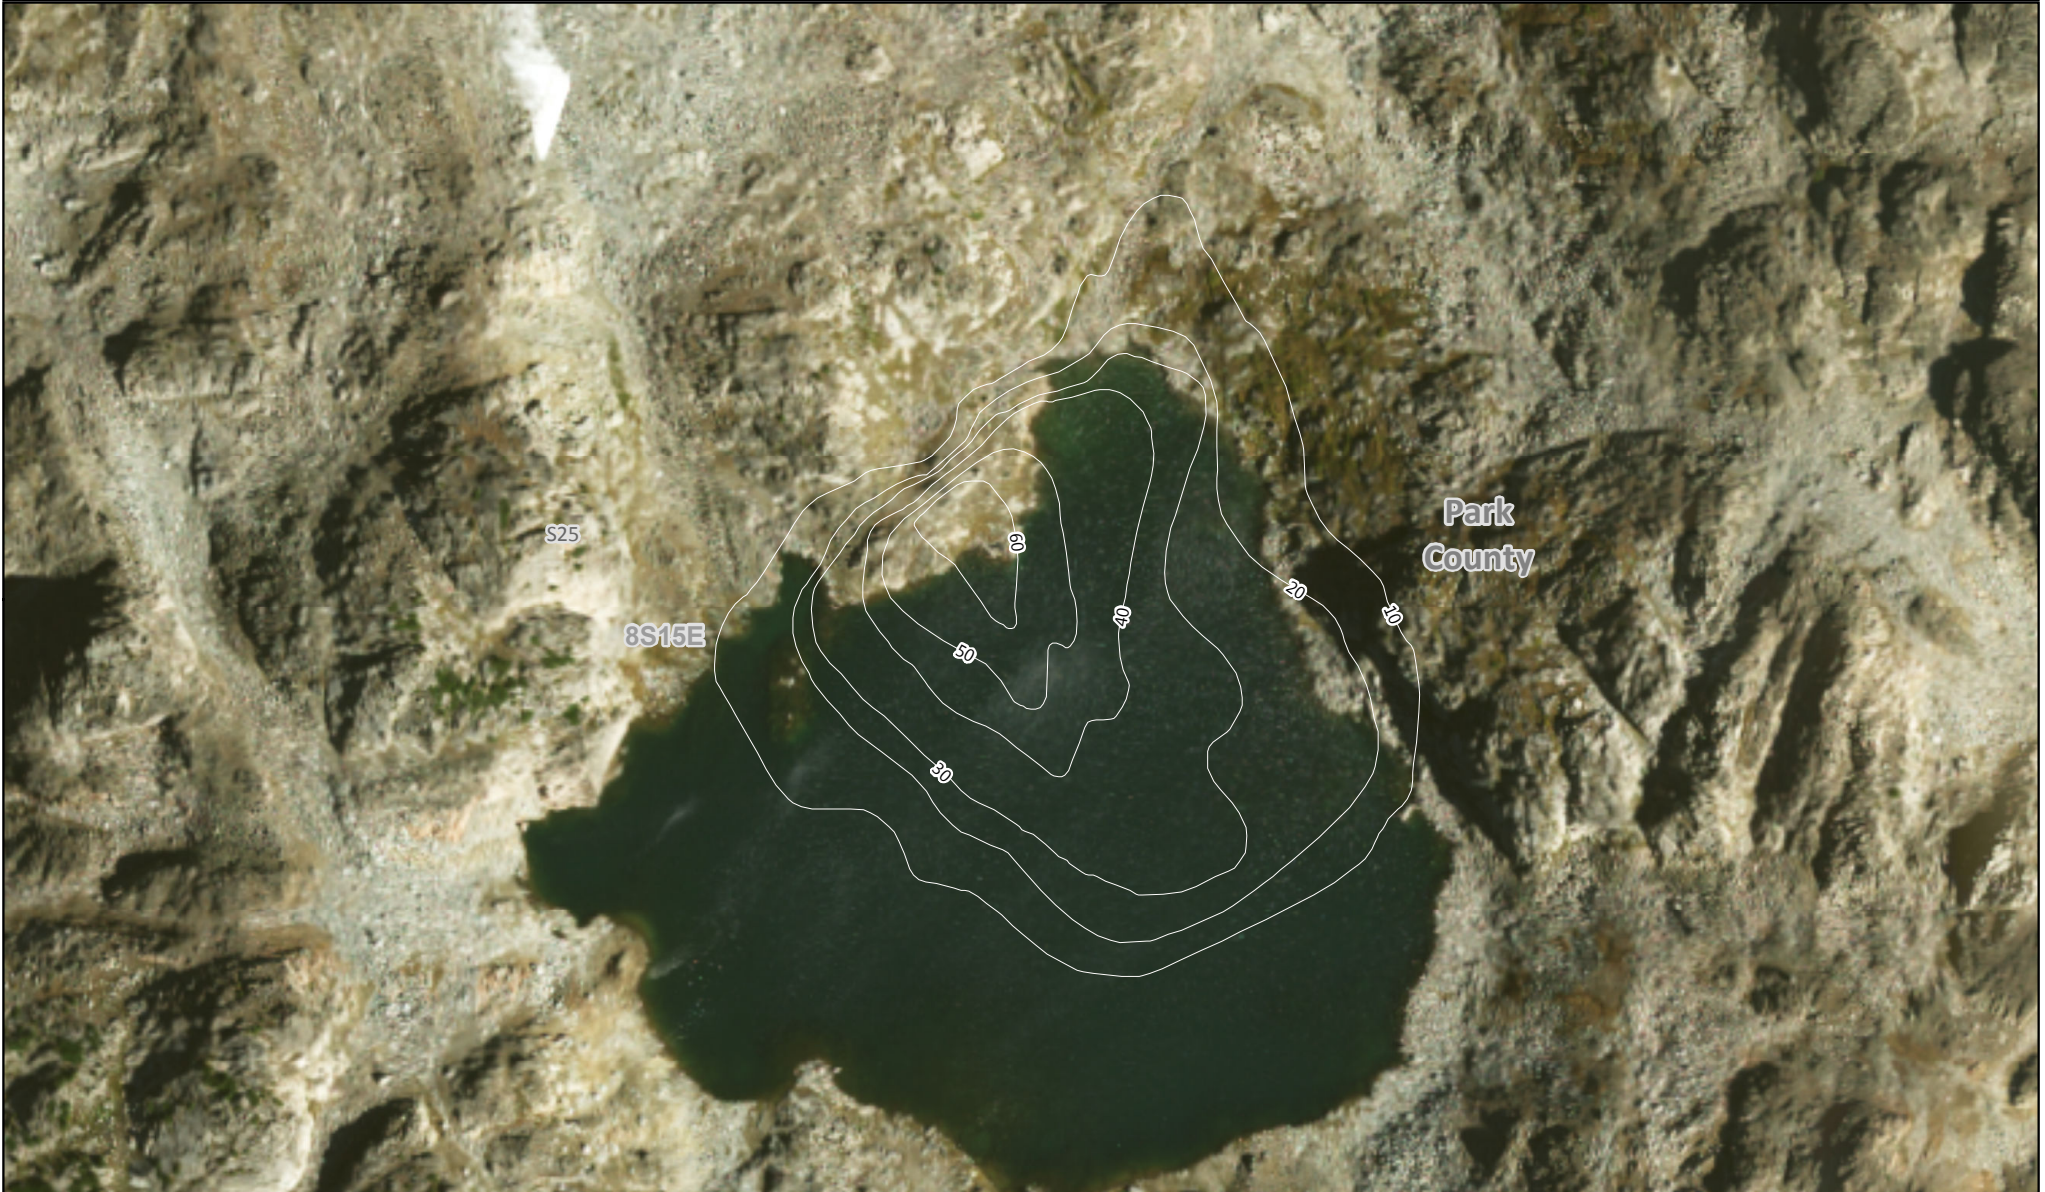

Looking Glass Lake

MONTANA FWP

Bathymetry Survey Map

Elevation: 10391 Feet
Area: 15 Acres
Max Depth: 65 Feet
Volume: 342 Acre-Feet
Ave Depth: 21 Feet

Area of Interest