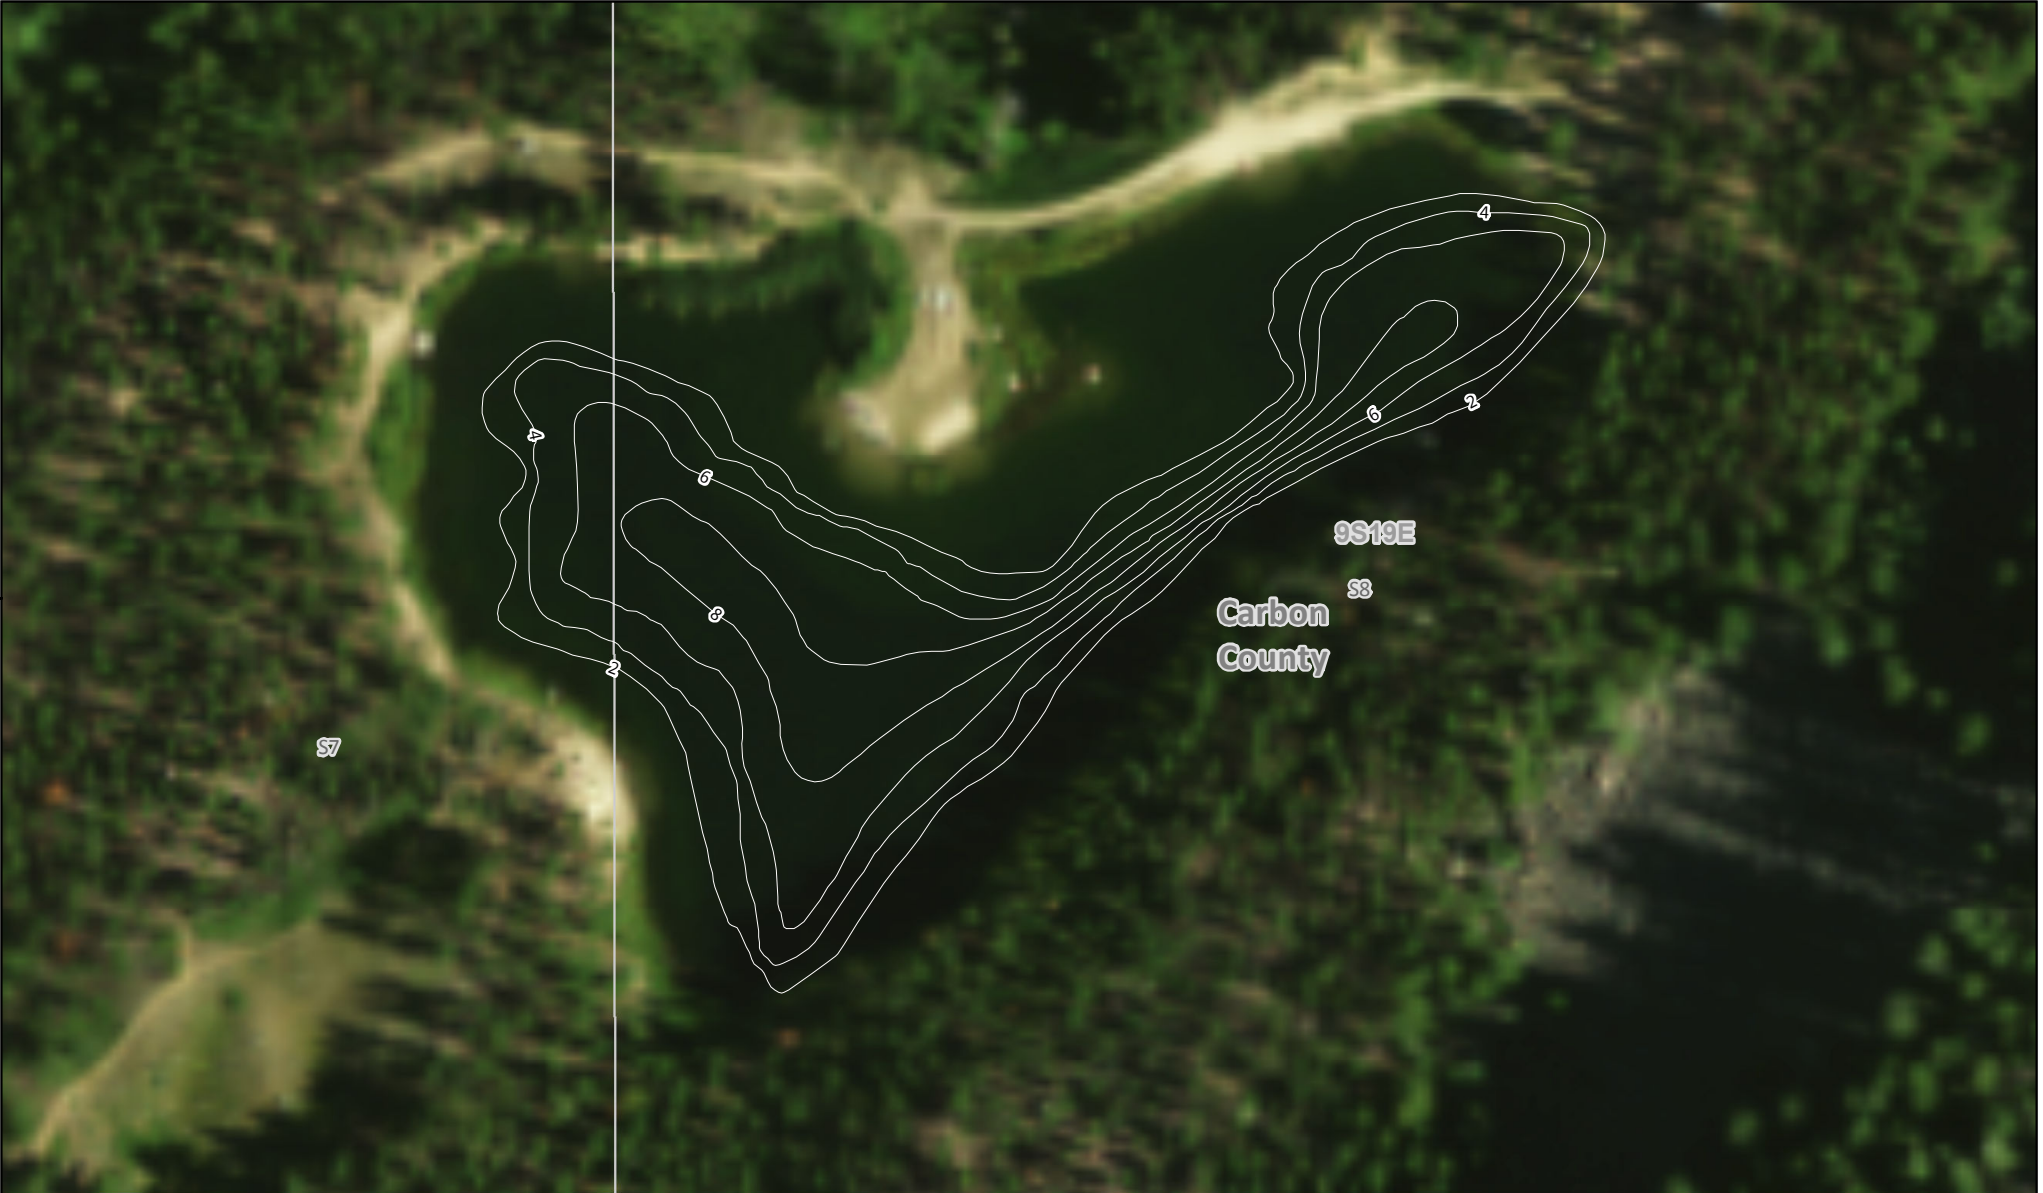

Greenough Lake

MONTANA FWP

Bathymetry Survey Map

Elevation: 7337 Feet
Area: 0 Acres
Max Depth: 9 Feet
Volume: 8 Acre-Feet
Ave Depth: 4 Feet