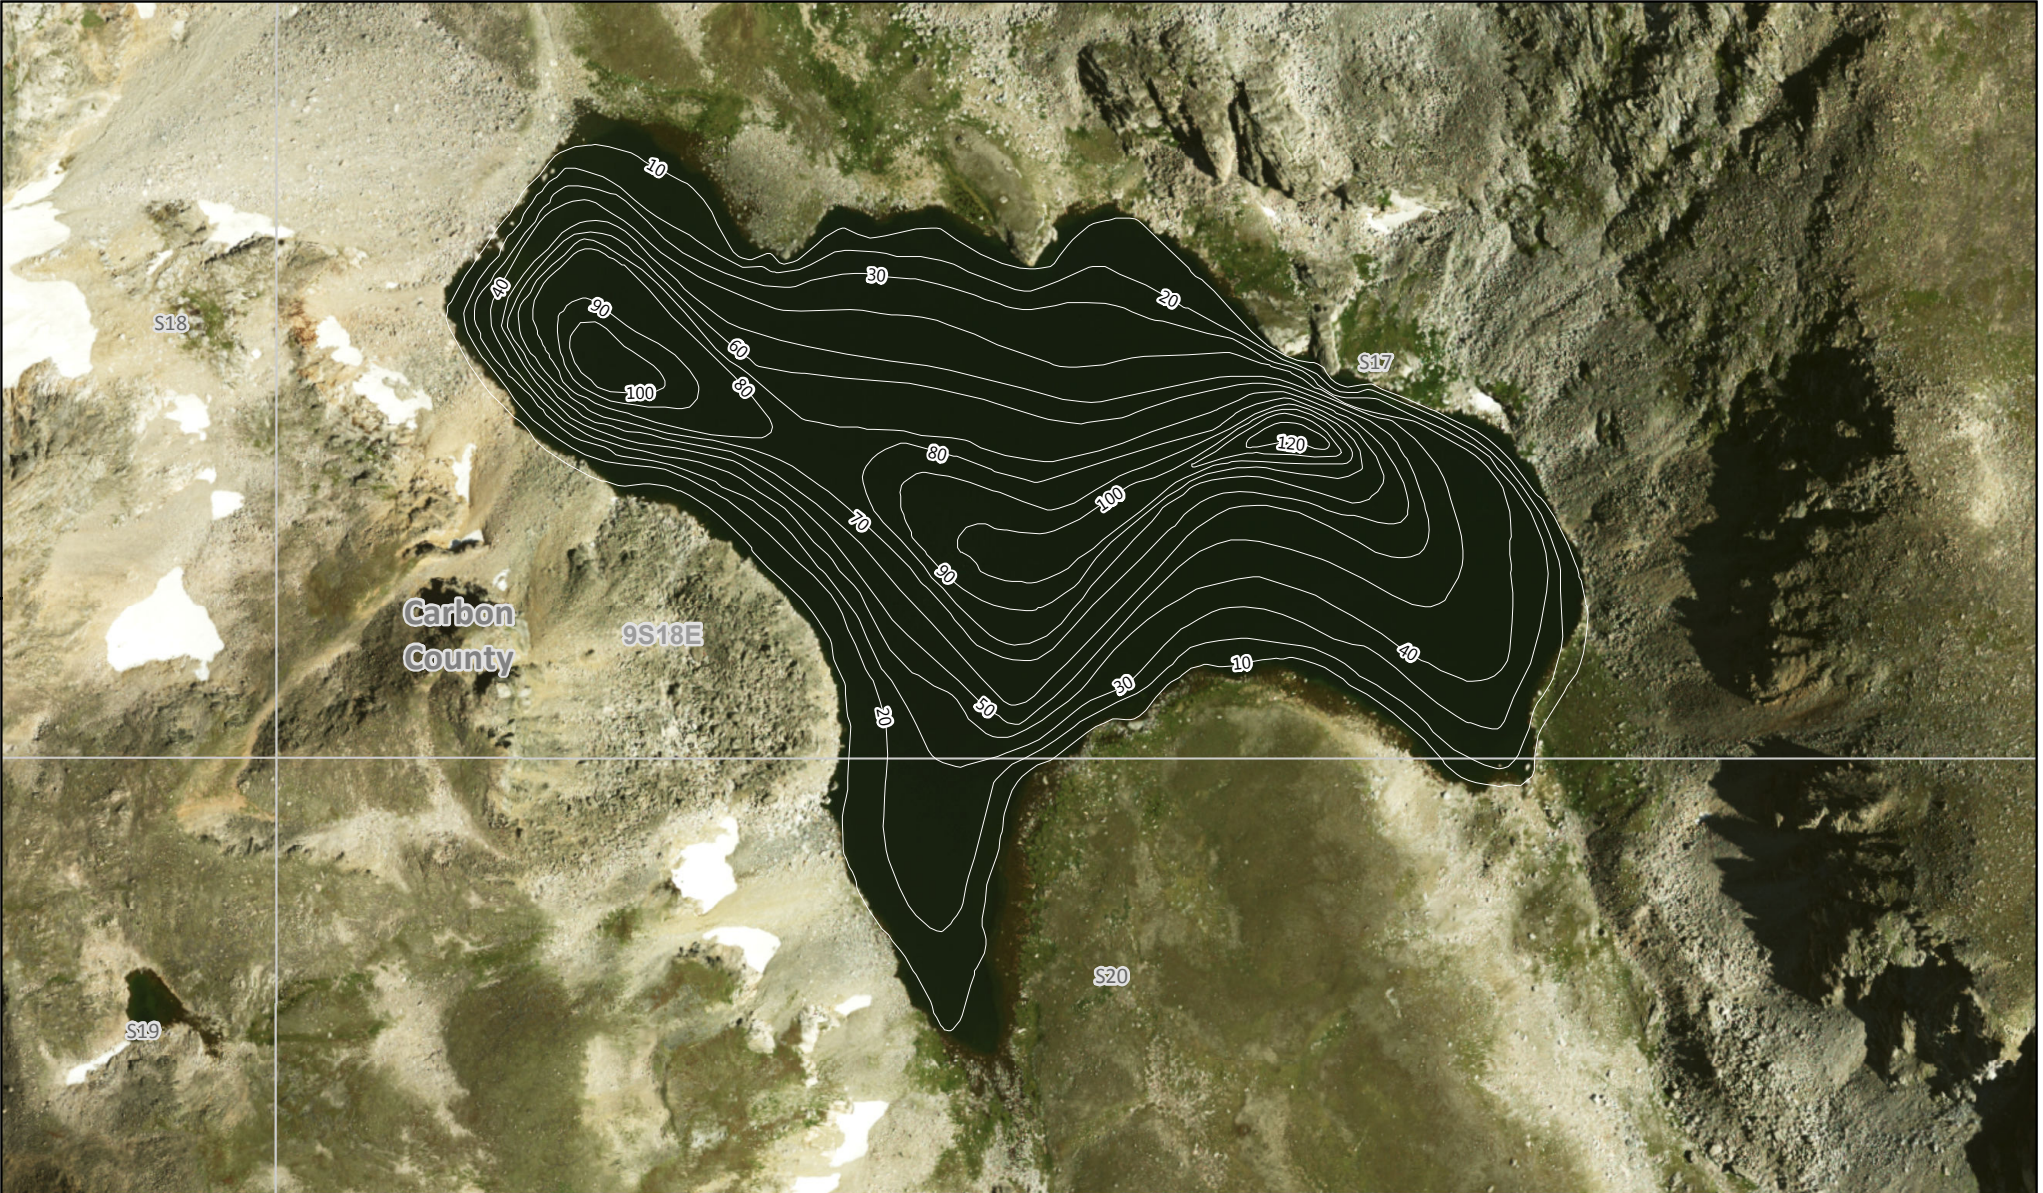

Moon Lake

Bathymetry Survey Map

Elevation: 10374 Feet
Area: 82 Acres
Max Depth: 115 Feet
Volume: 3537 Acre-Feet
Ave Depth: 44 Feet