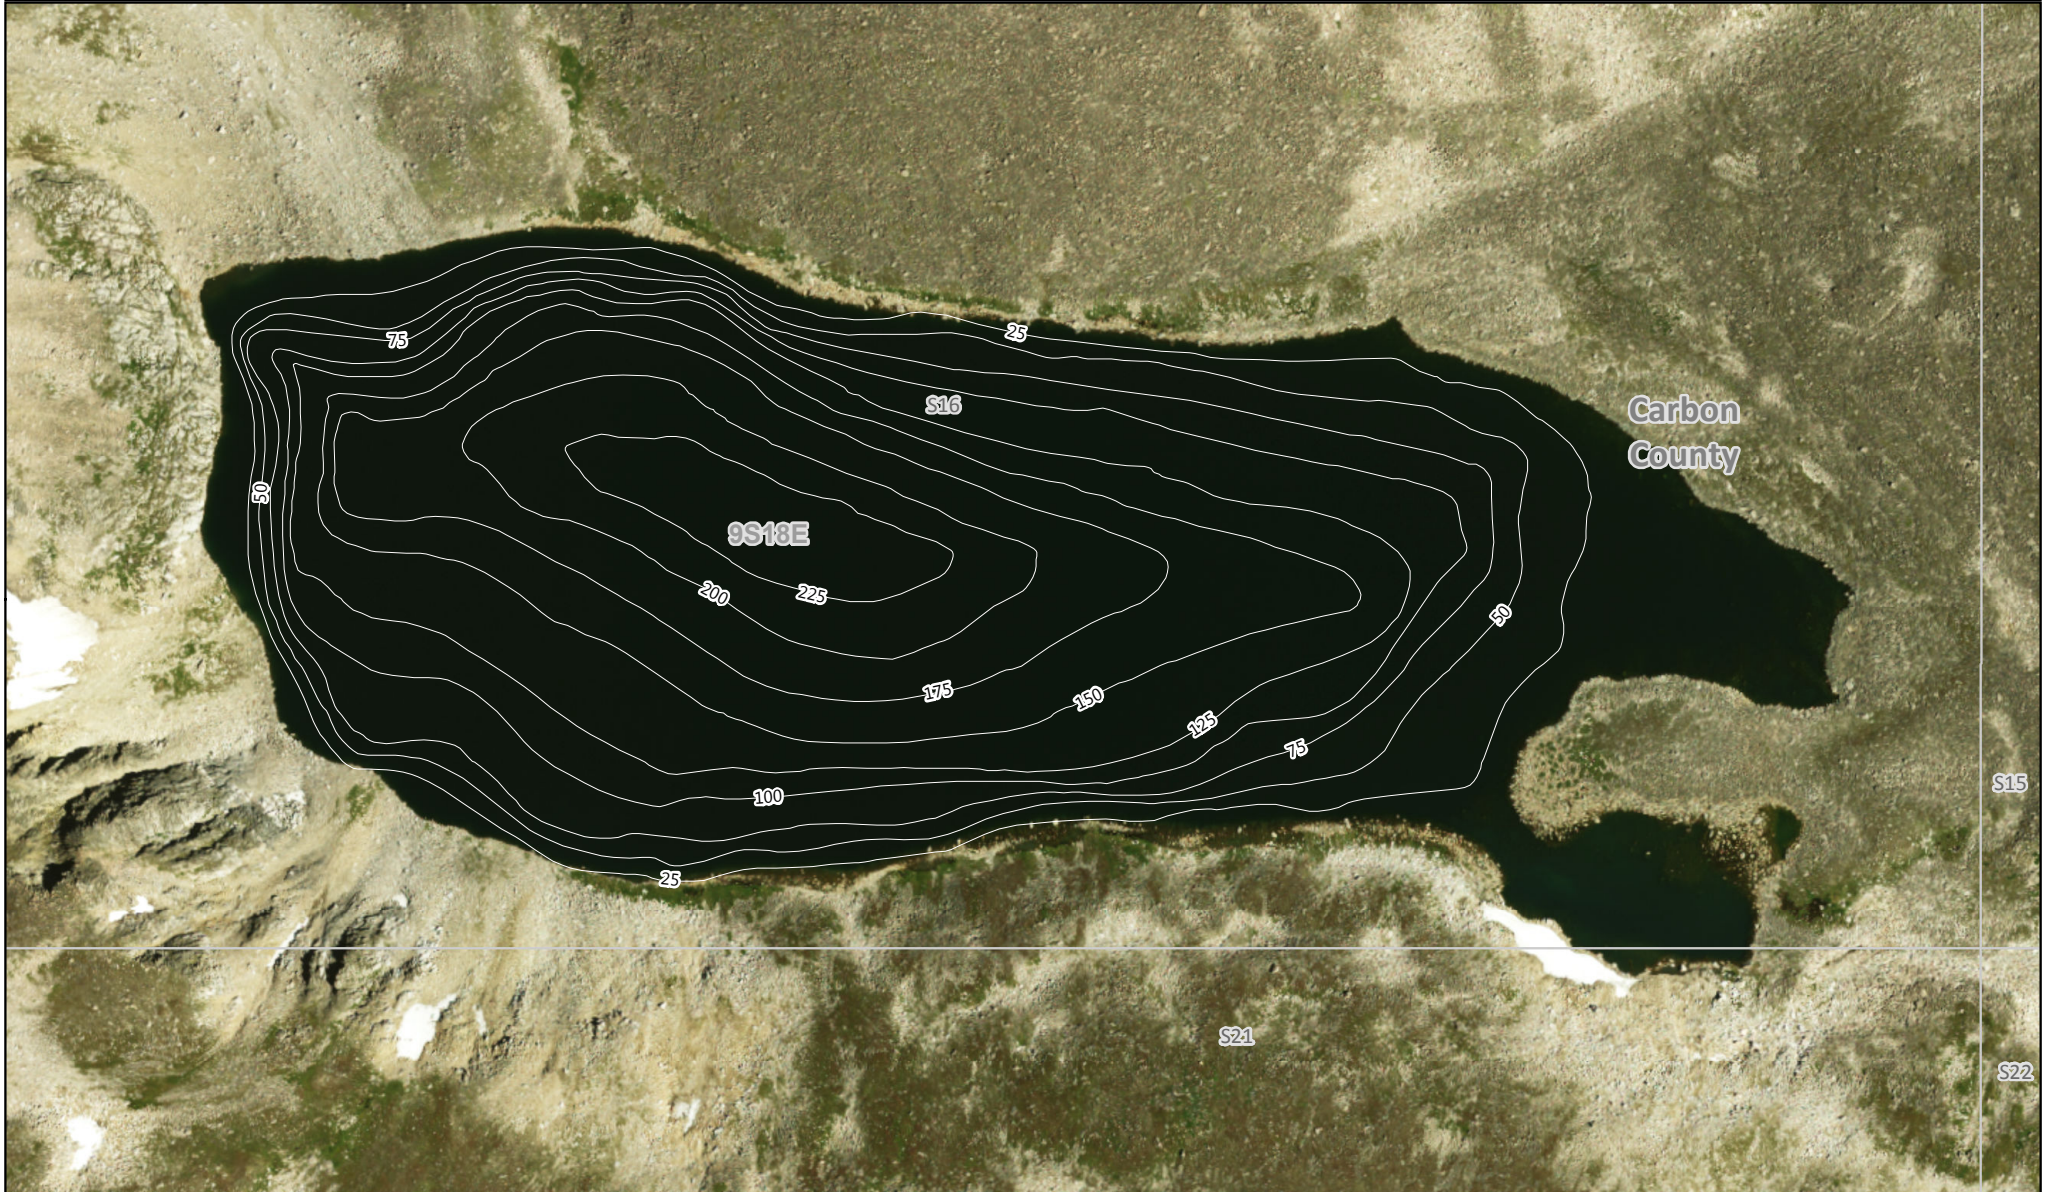

# Sliderock Lake

MONTANA FWP

Bathymetry Survey Map

**Area of Interest**

Elevation: 10394 Feet  
Area: 81 Acres  
Max Depth: 245 Feet  
Volume: 10587 Acre-Feet  
Ave Depth: 107 Feet