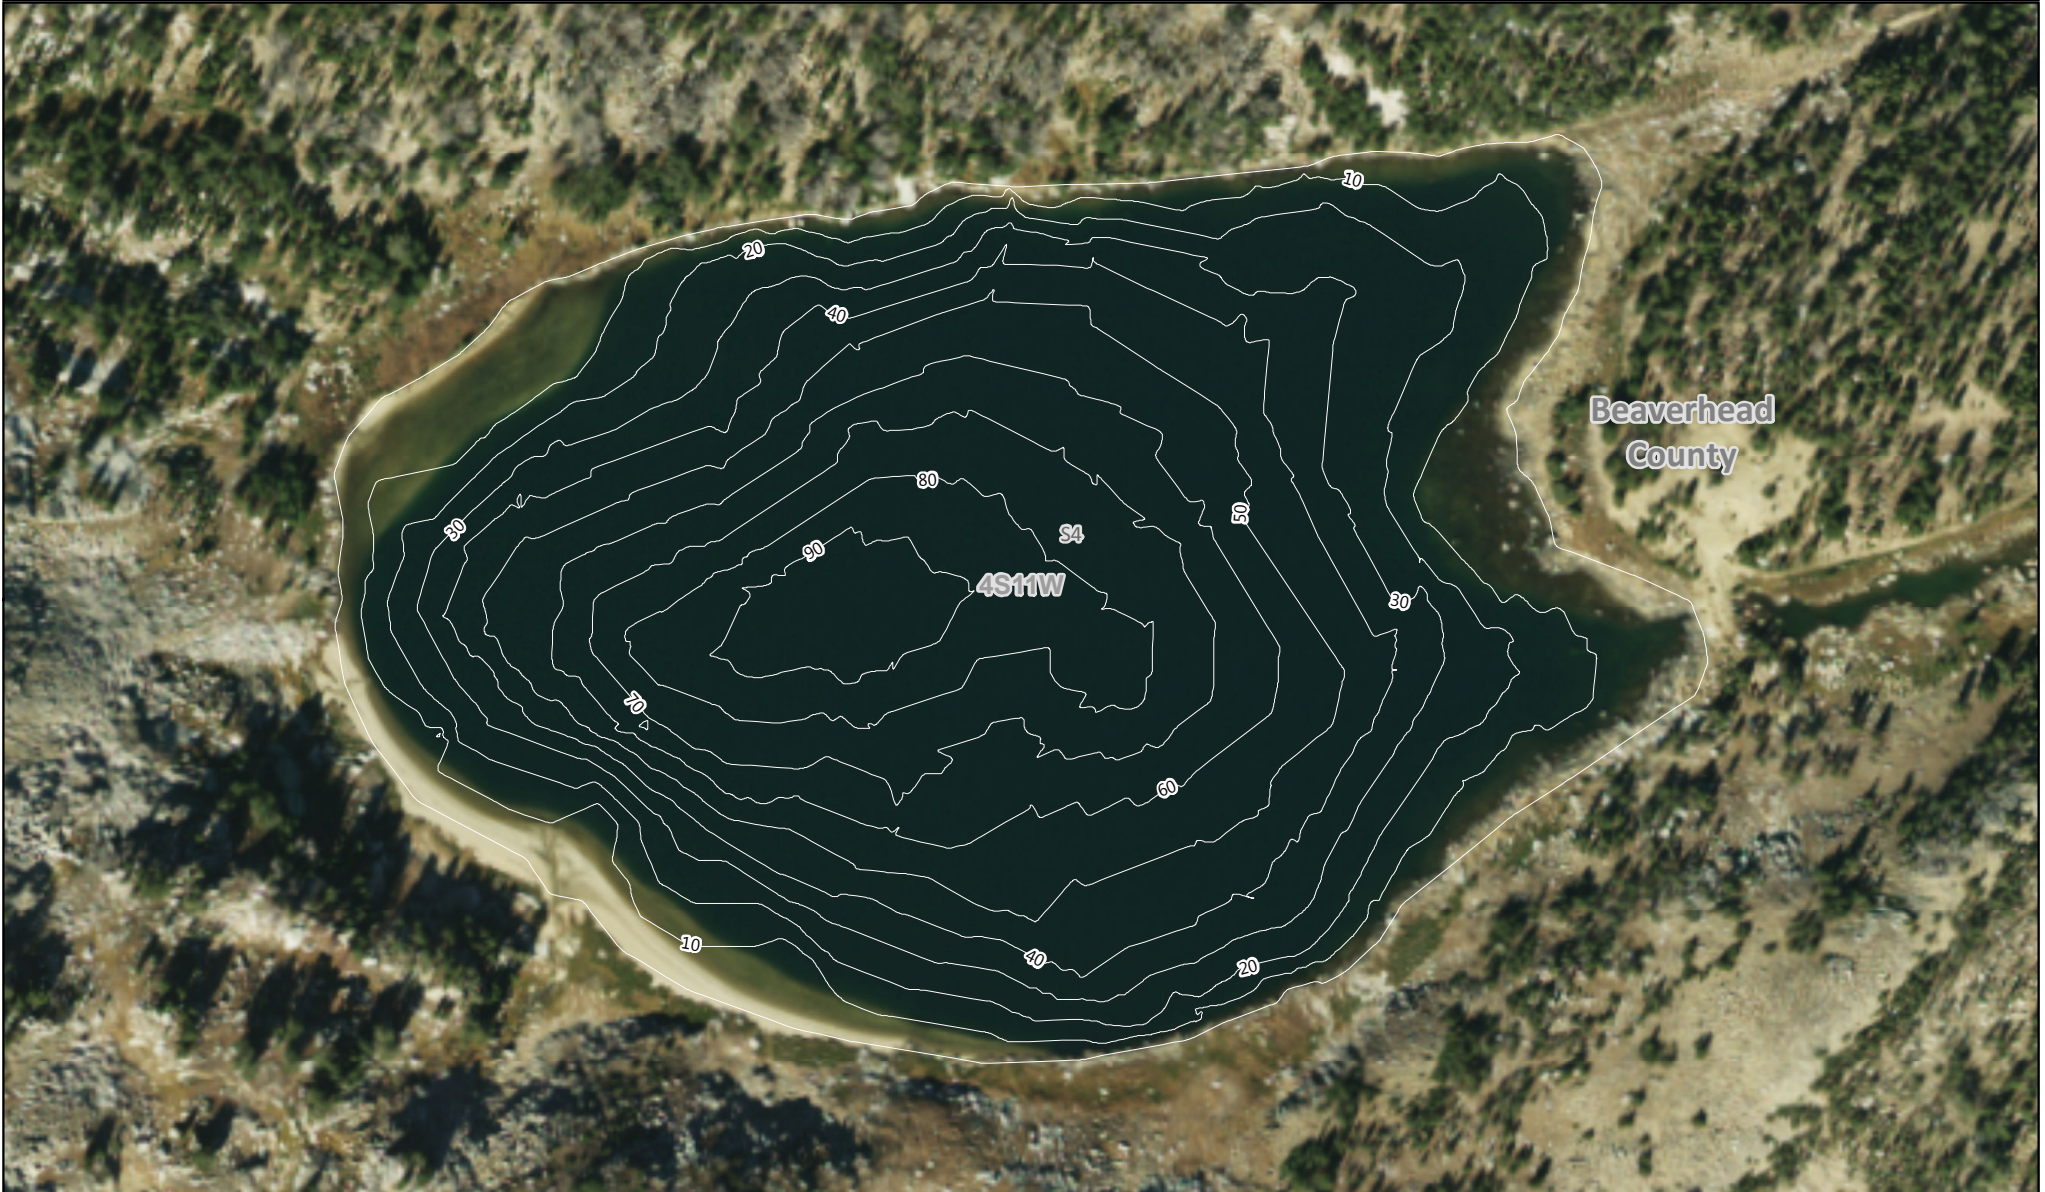

Tendoy Lake

Bathymetry Survey Map

Beaverhead
County

4S11W

Elevation: 9384 Feet
Area: 24 Acres
Max Depth: 99 Feet
Volume: 982 Acre-Feet
Ave Depth: 37 Feet