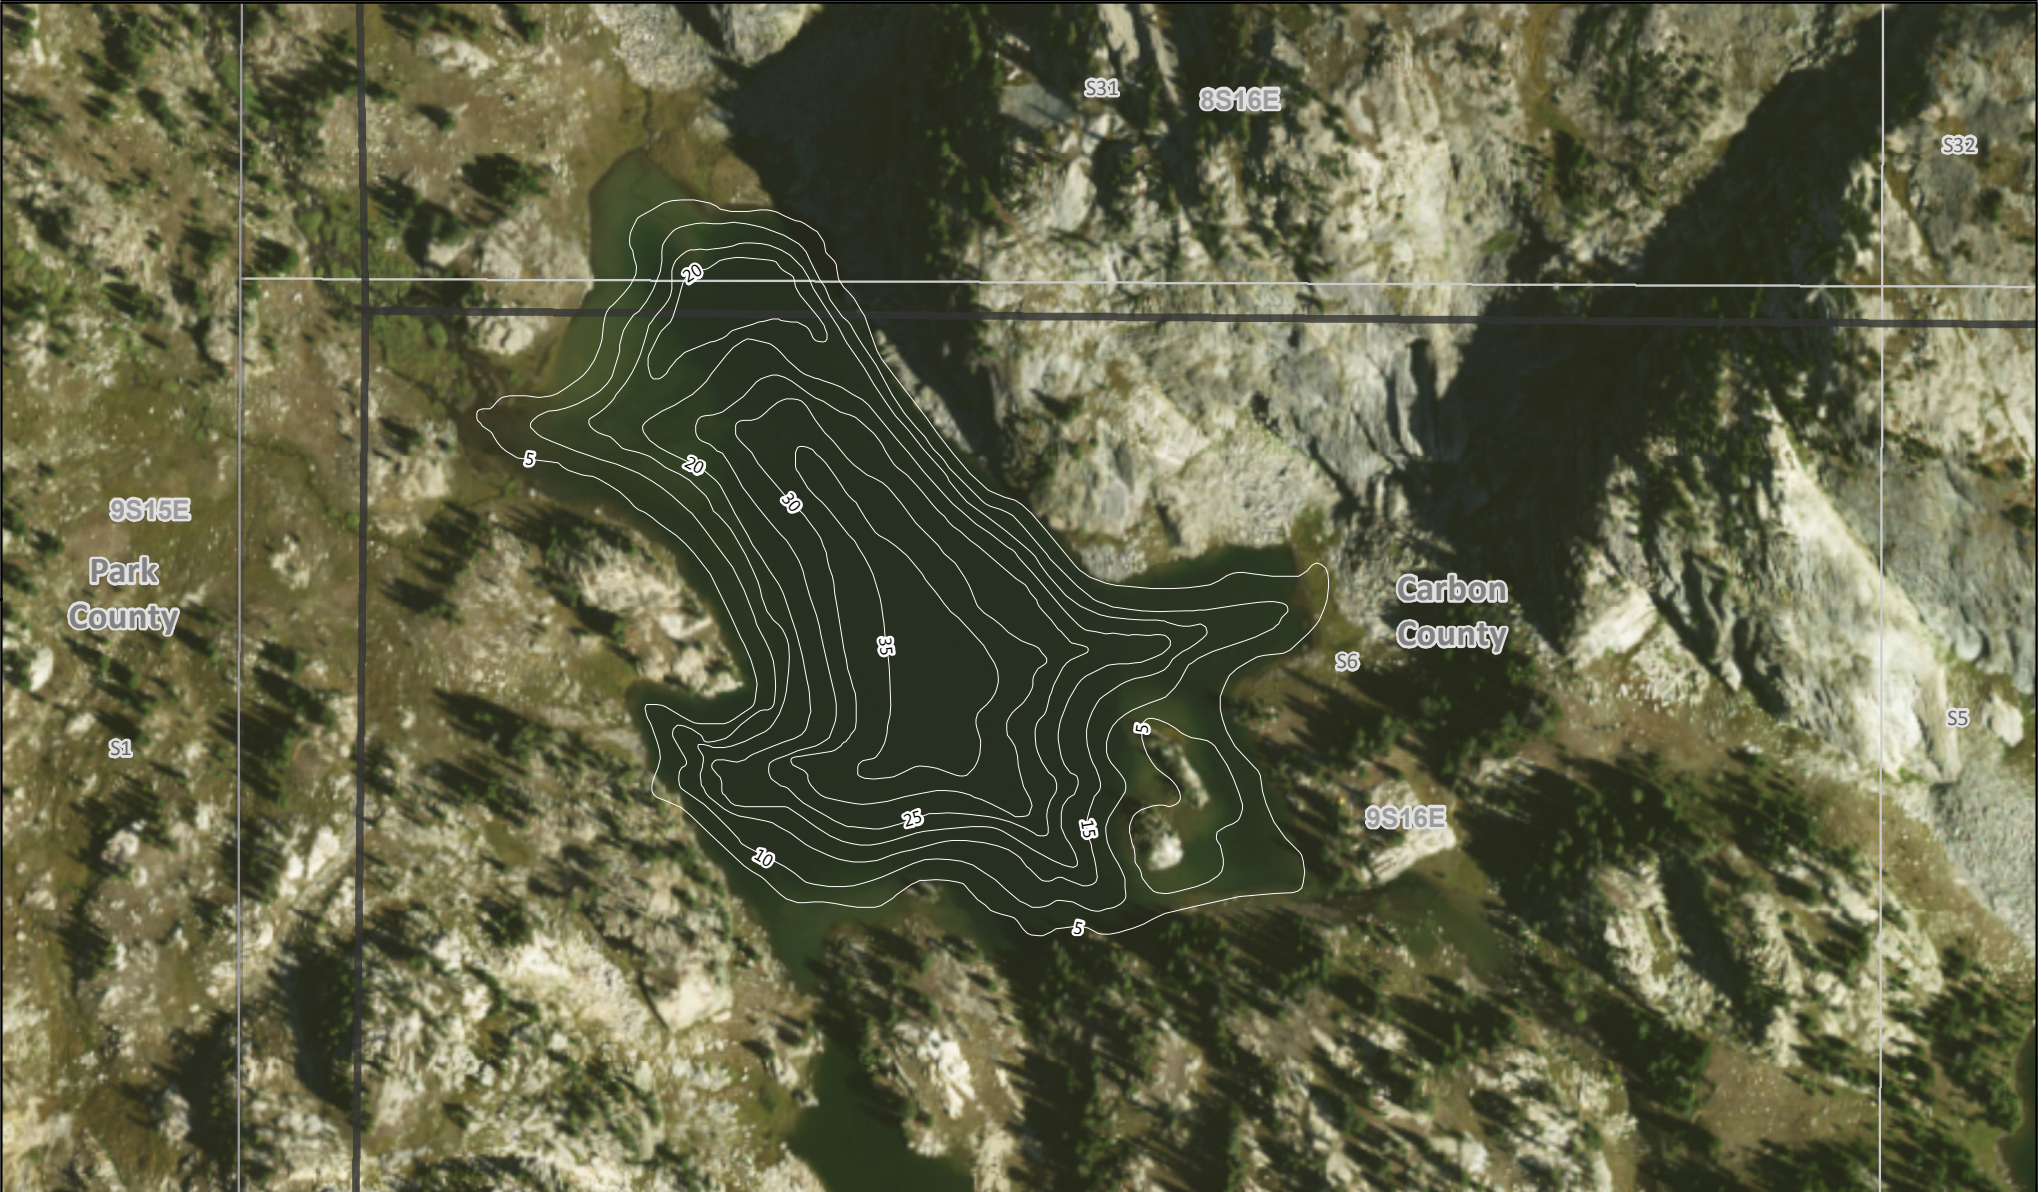

Bald Knob Lake

MONTANA FWP

Bathymetry Survey Map

Elevation: 9420 Feet
Area: 38 Acres
Max Depth: 38 Feet
Volume: N/A
Ave Depth: 38 Feet