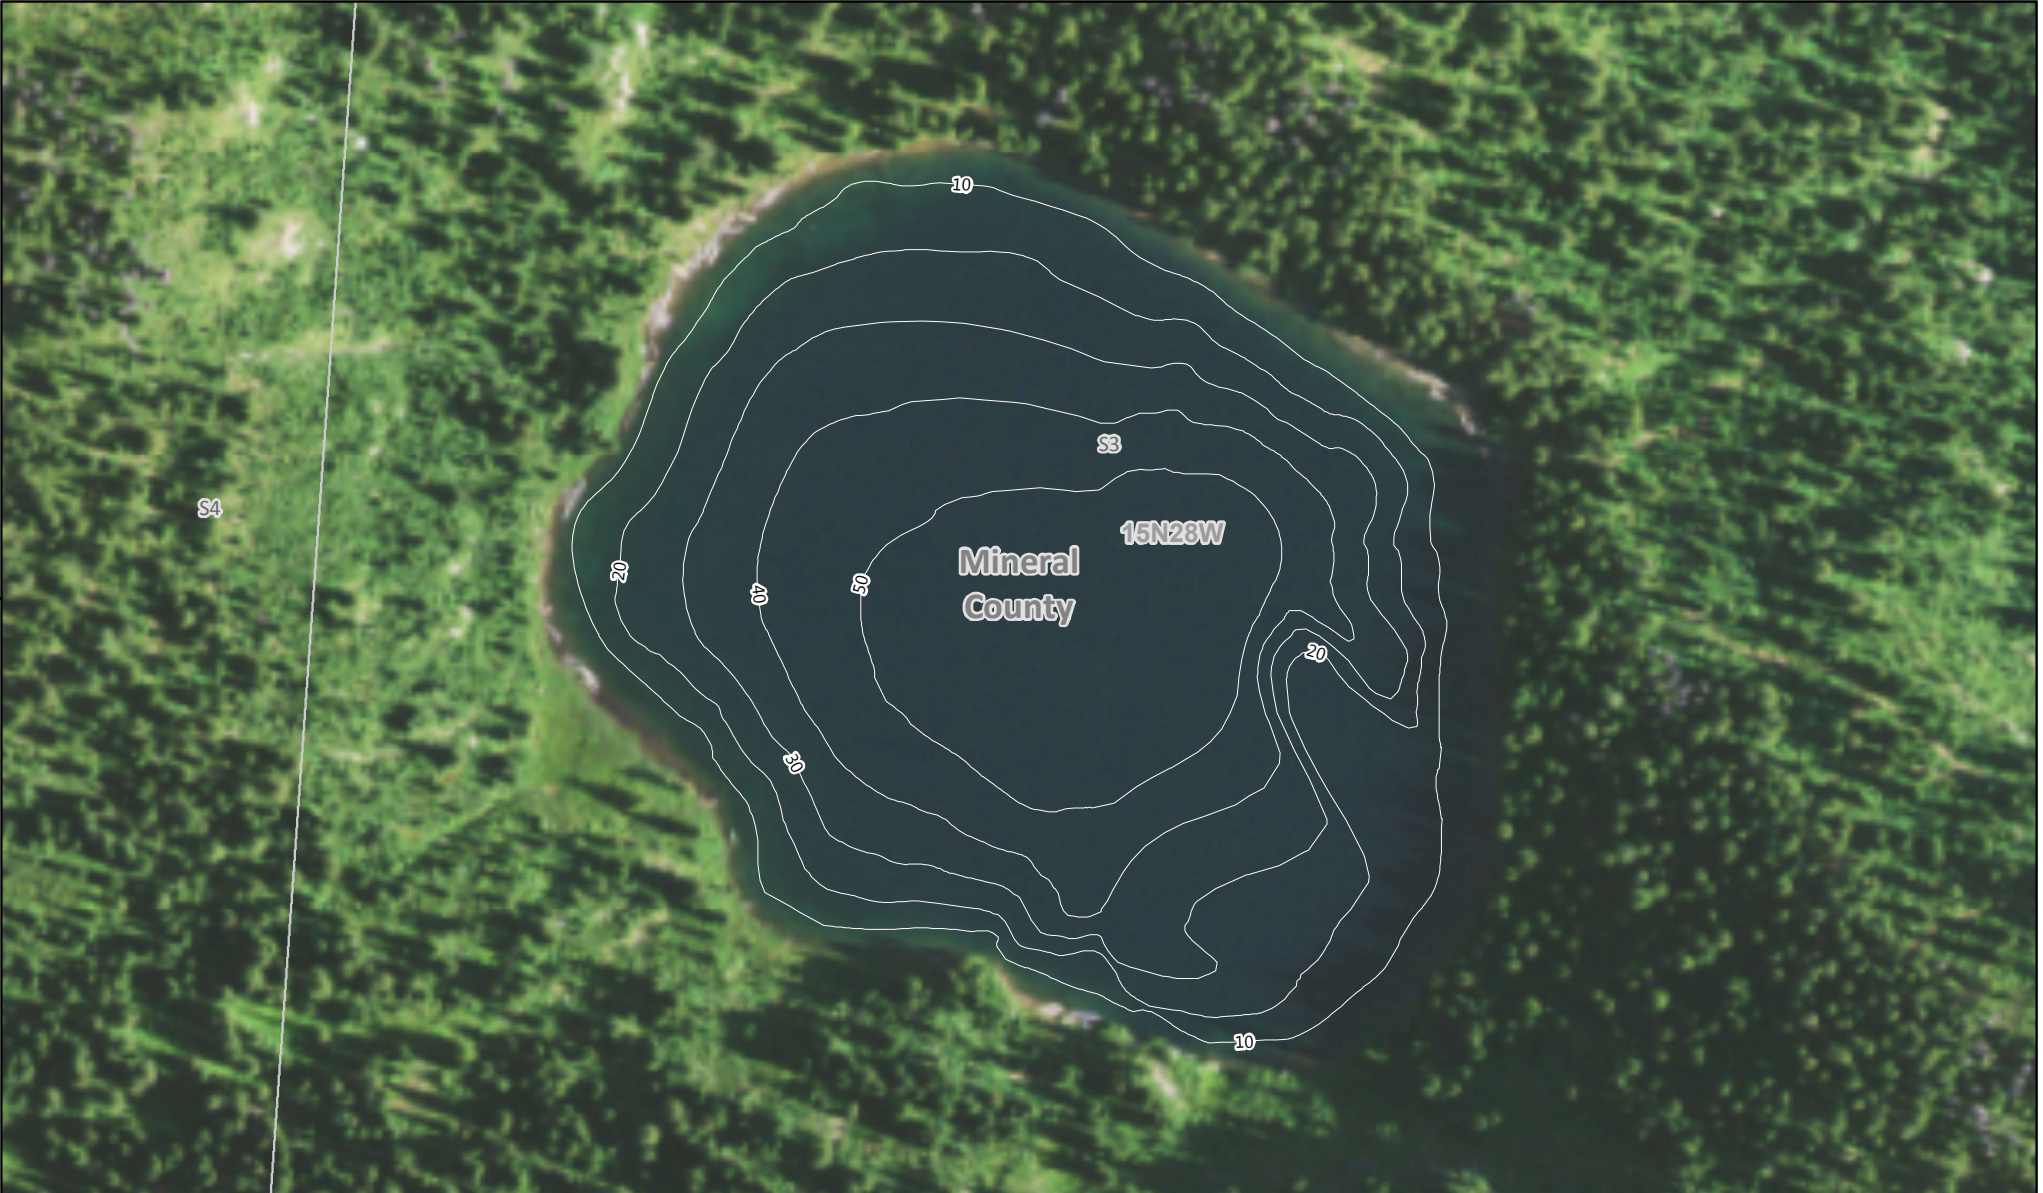

Bonanza Lake, Lower

MONTANA FWP

Bathymetry Survey Map

Elevation: 6253 Feet
Area: 8 Acres
Max Depth: 56 Feet
Volume: 248 Acre-Feet
Ave Depth: 30 Feet