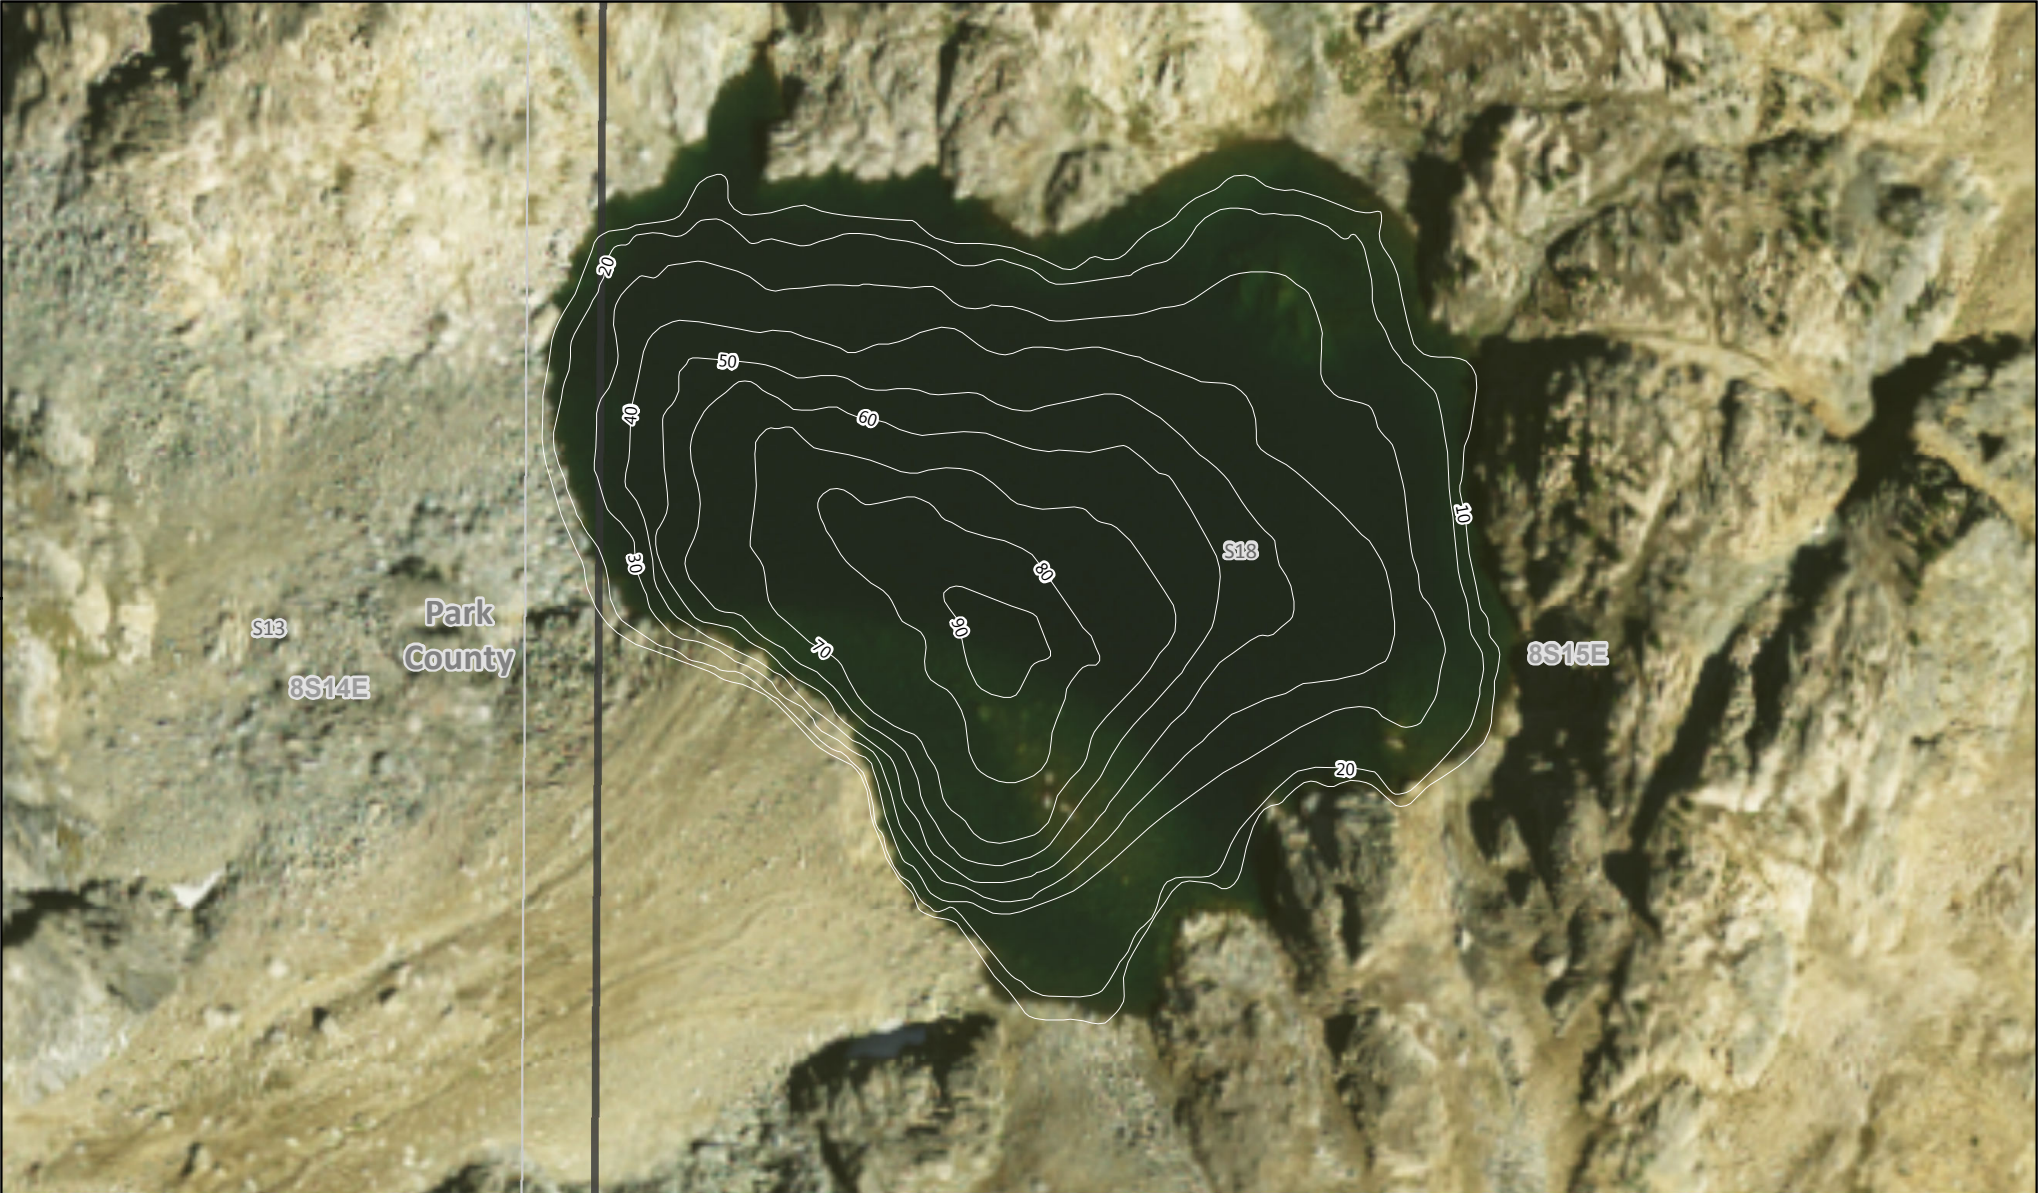

# Cavity Lake

MONTANA FWP

Bathymetry Survey Map

Elevation: 10017 Feet  
Area: 10 Acres  
Max Depth: N/A  
Volume: 422 Acre-Feet  
Ave Depth: 41 Feet