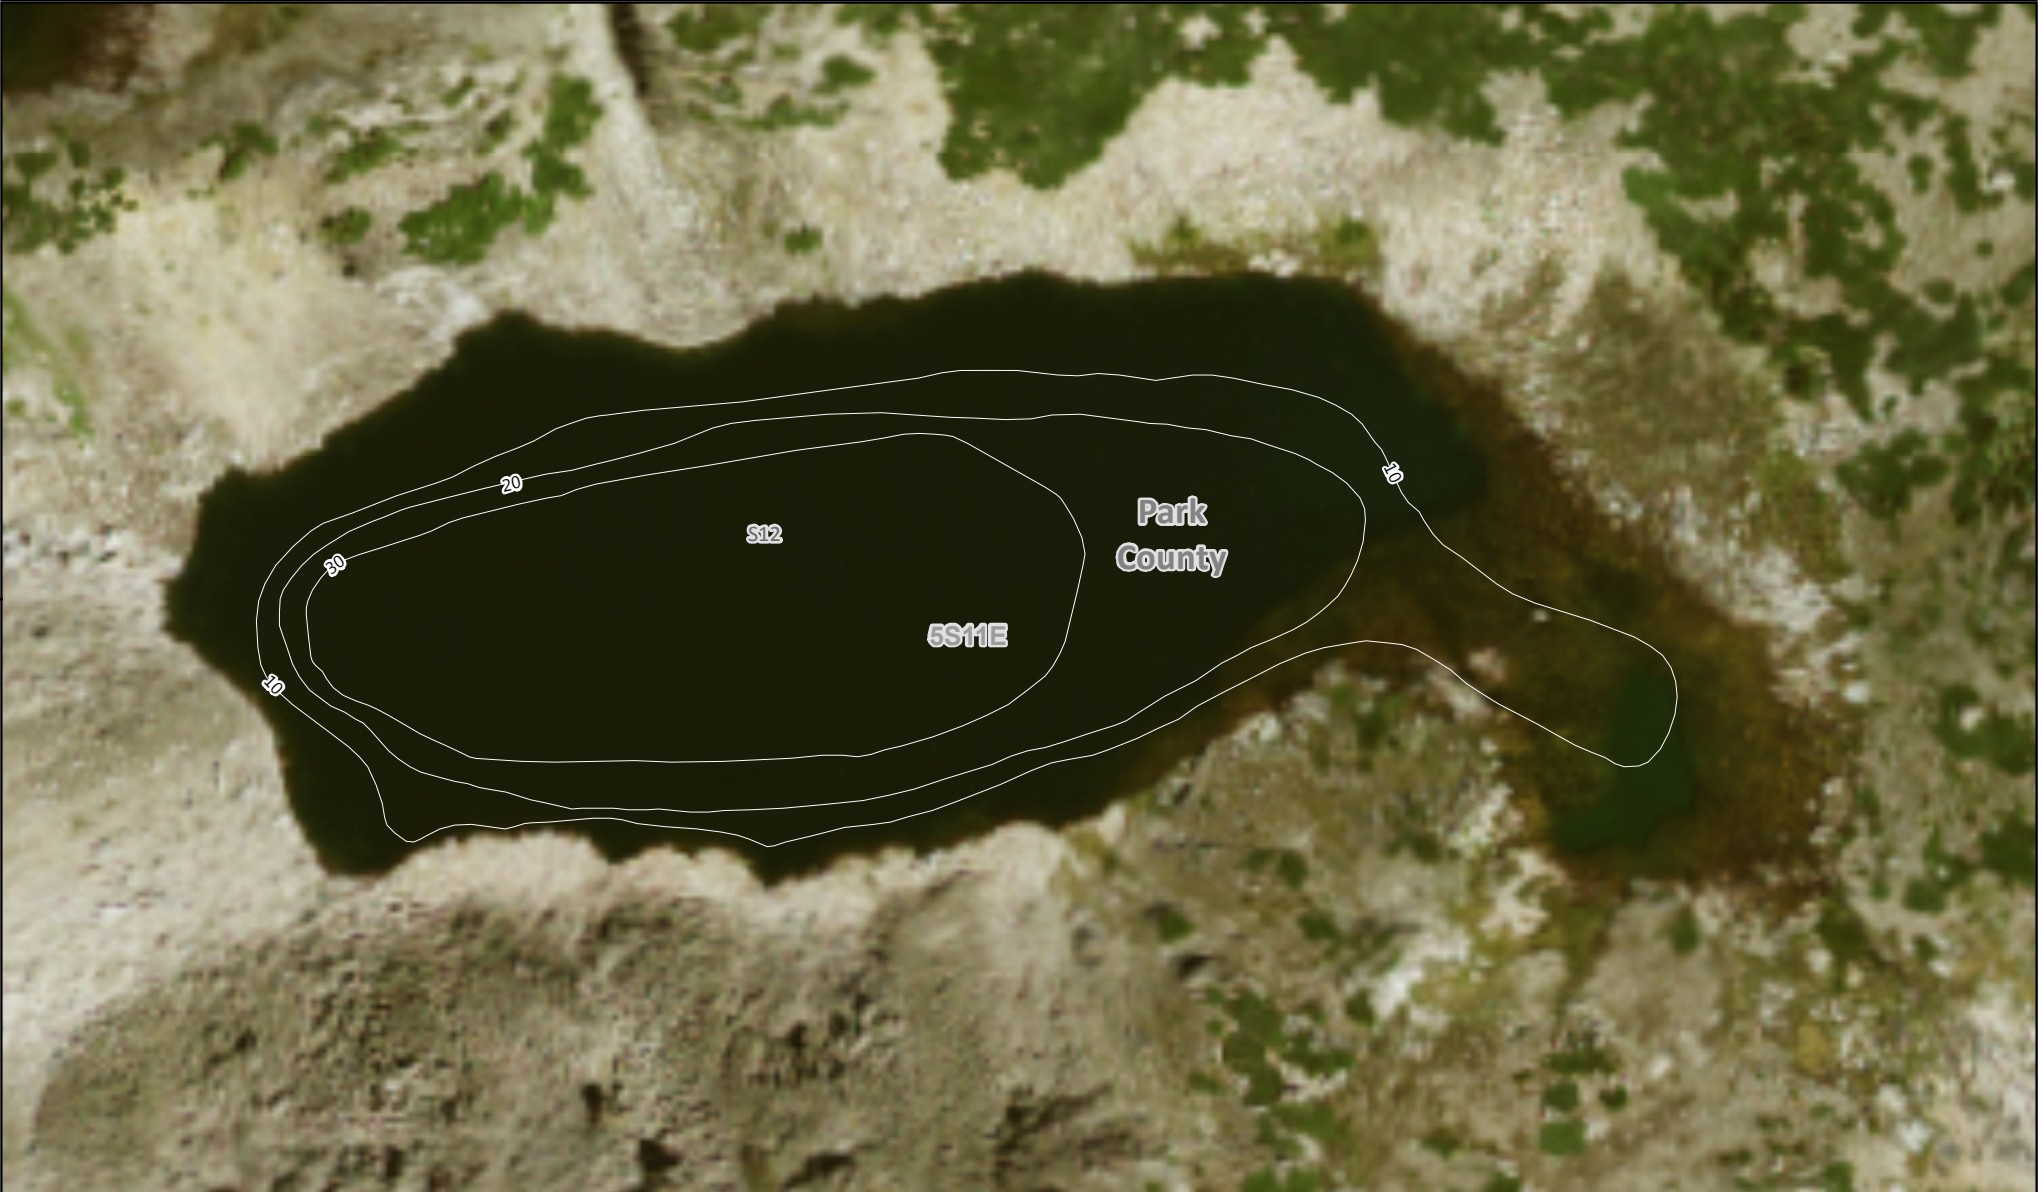

Weasel Lake #51

MONTANA FWP

Bathymetry Survey Map

Elevation: 9872 Feet
Area: 5 Acres
Max Depth: 35 Feet
Volume: N/A
Ave Depth: N/A