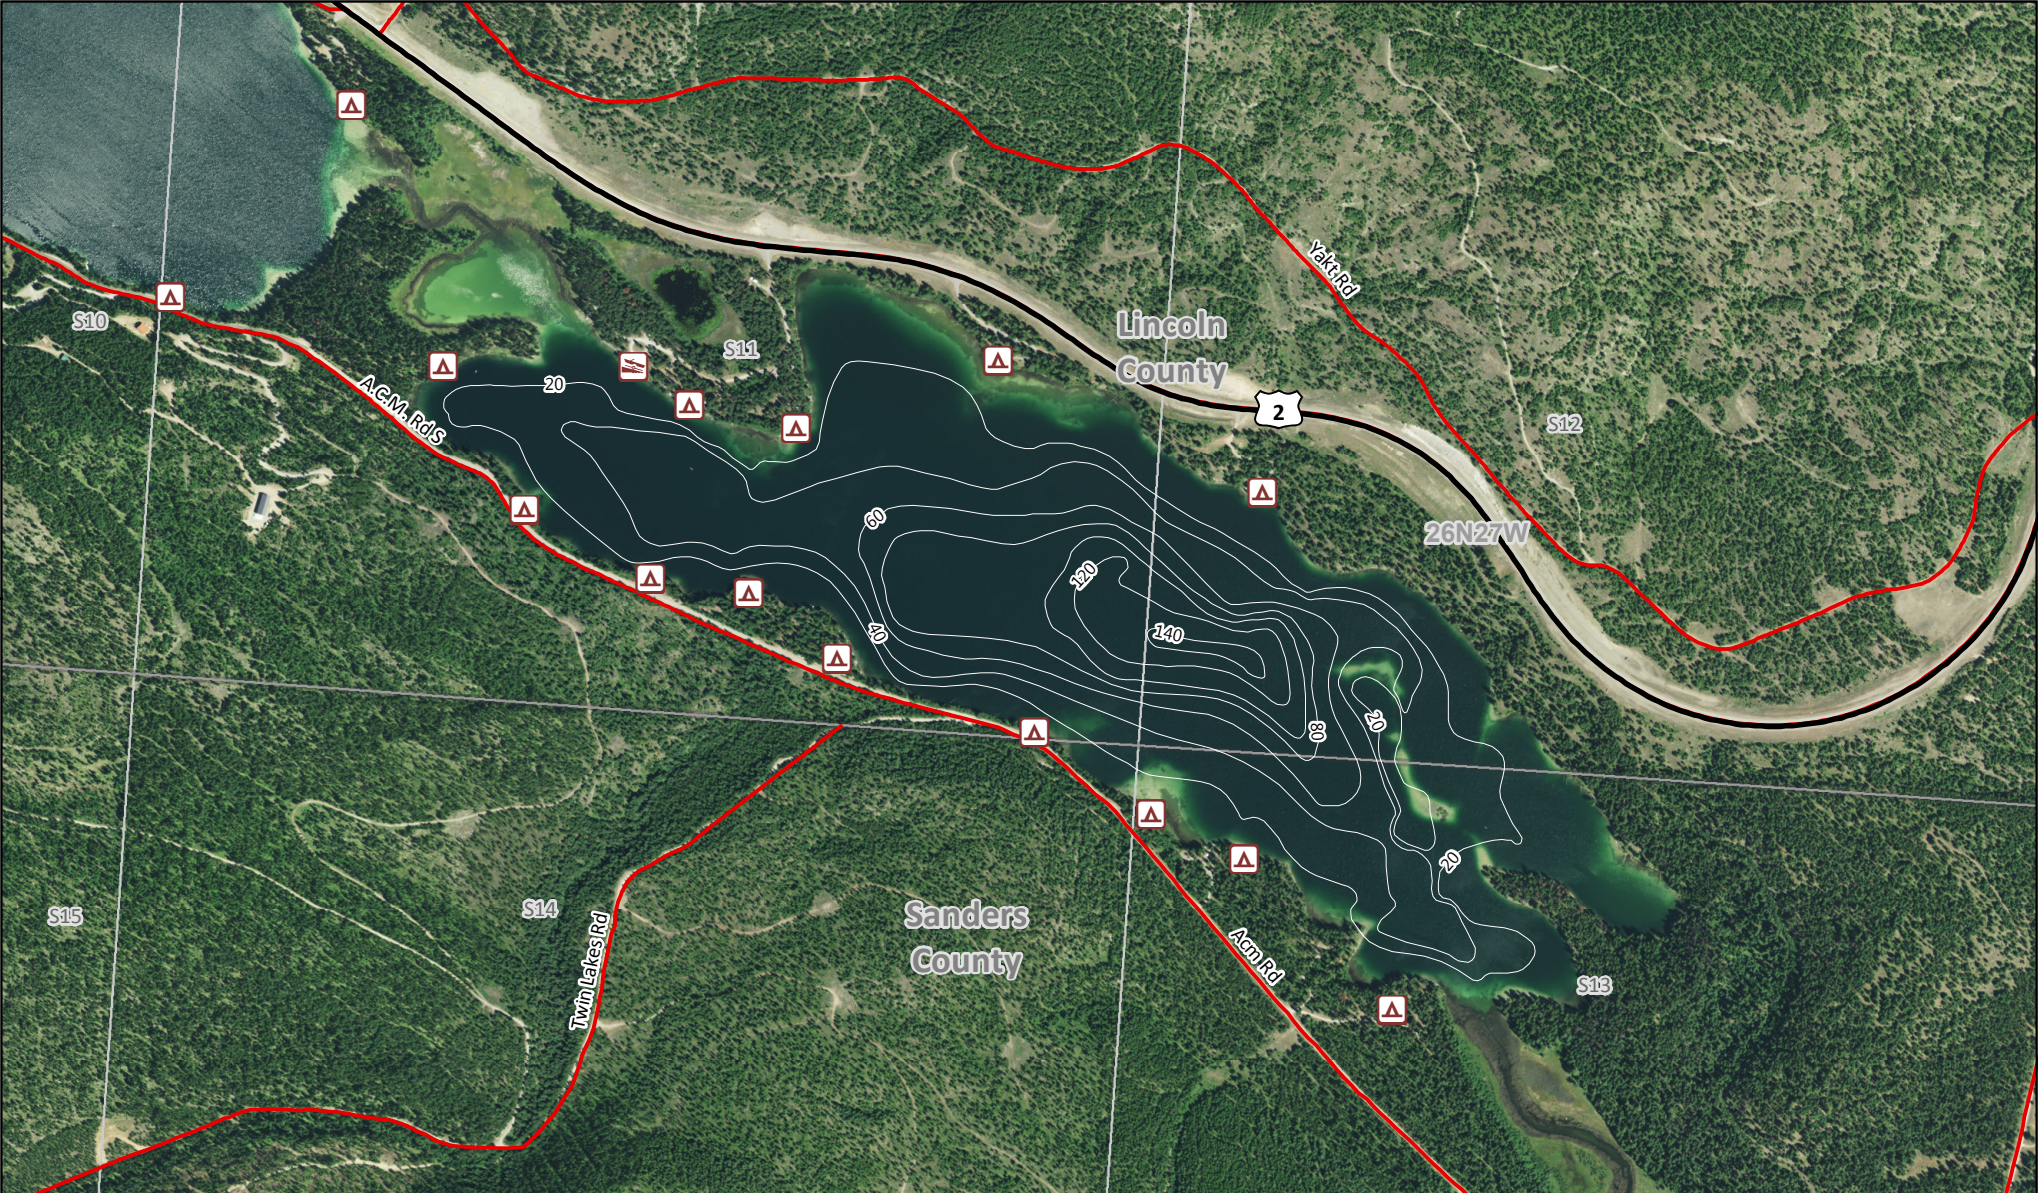

Thompson Lake, Lower

MONTANA FWP

Bathymetry Survey Map

-  FWP Launch
-  FWP Campsite

Elevation: 3398 Feet
Area: 202 Acres
Max Depth: 150 Feet
Volume: 8191 Acre-Feet
Ave Depth: 40 Feet