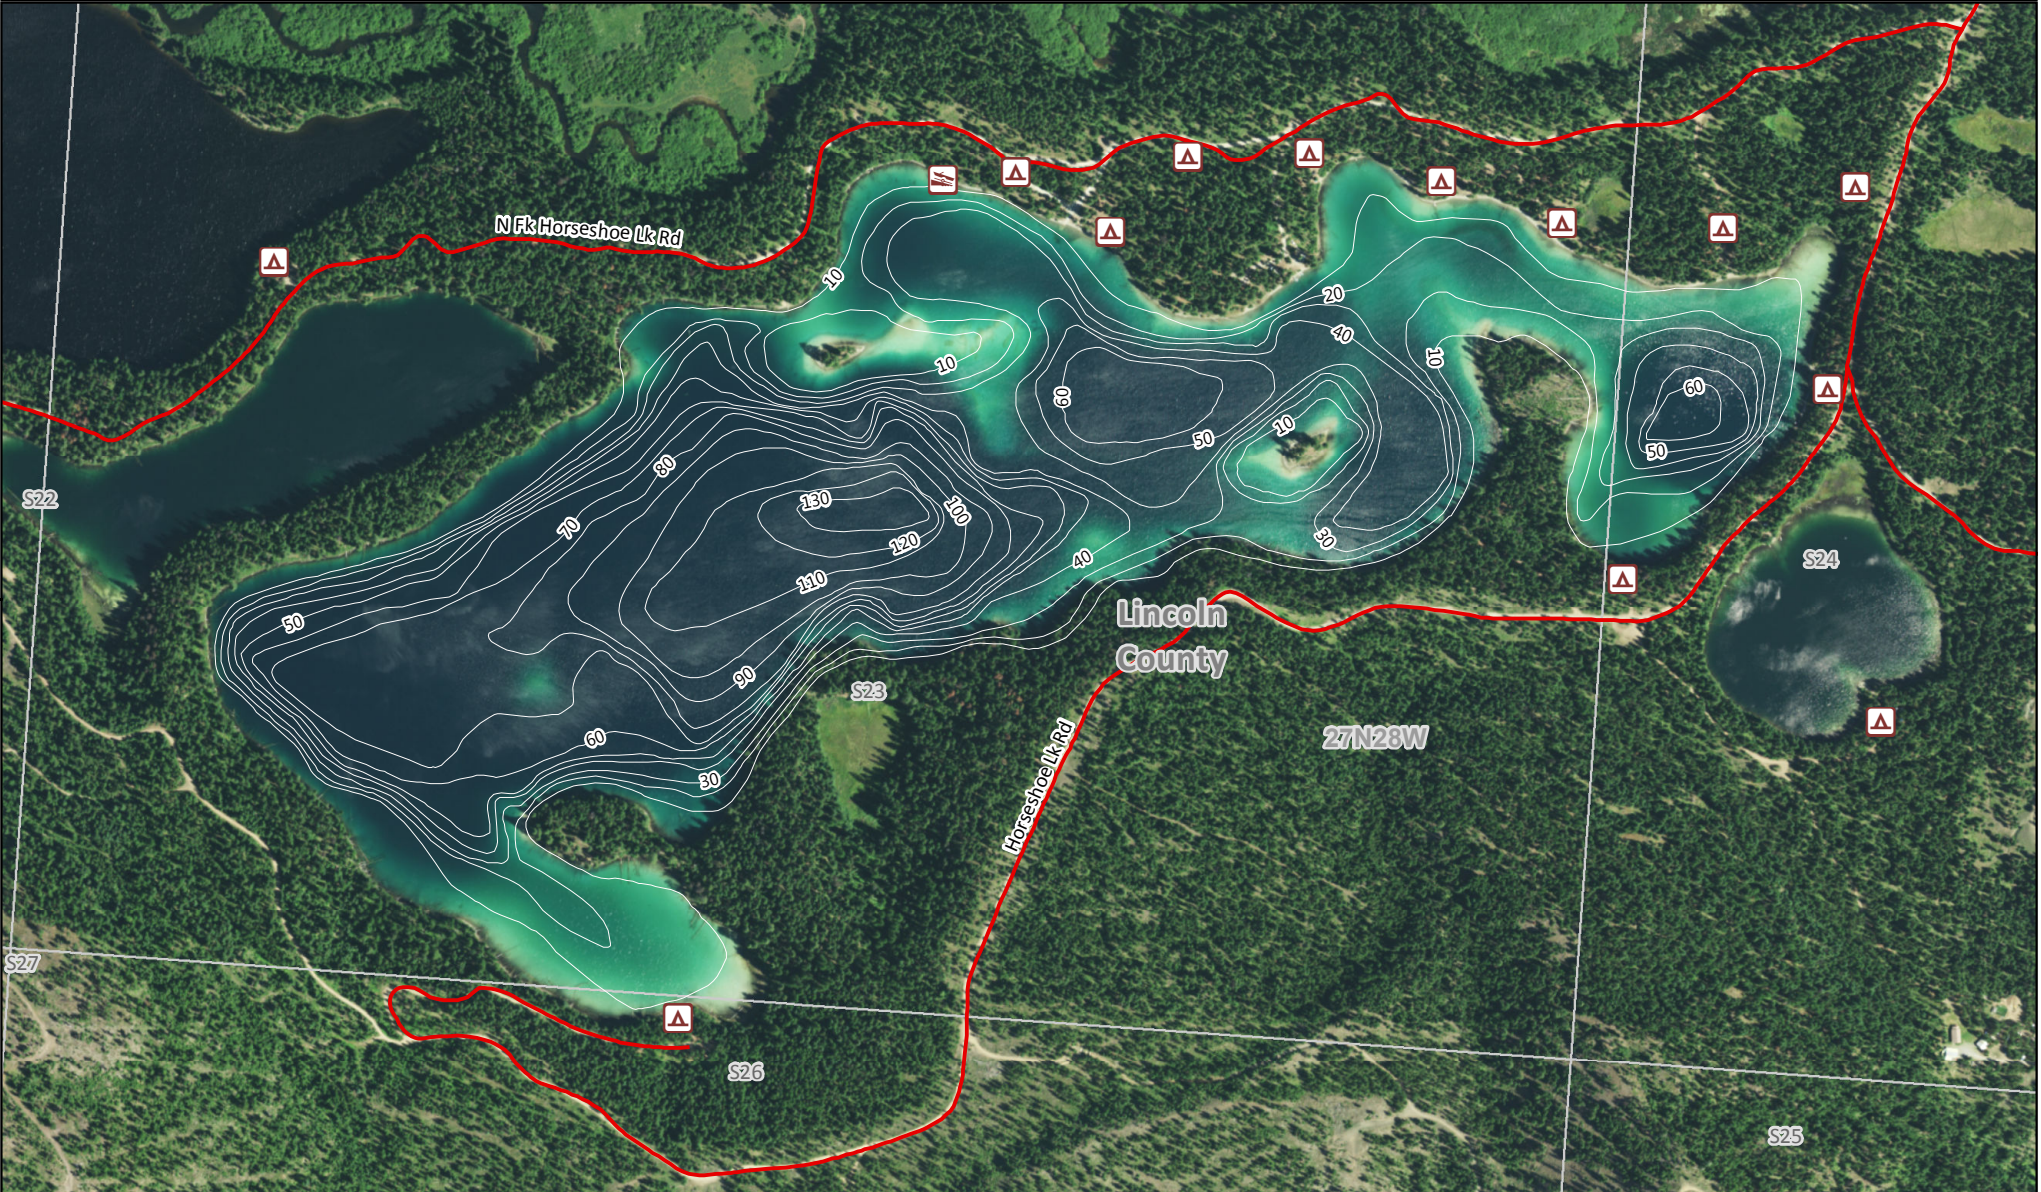

Horseshoe Lake

MONTANA FWP

Bathymetry Survey Map

-  FWP Launch
-  FWP Campsite

Area of Interest

Elevation: 3407 Feet
Area: 137 Acres
Max Depth: 134 Feet
Volume: 6064 Acre-Feet
Ave Depth: 44 Feet