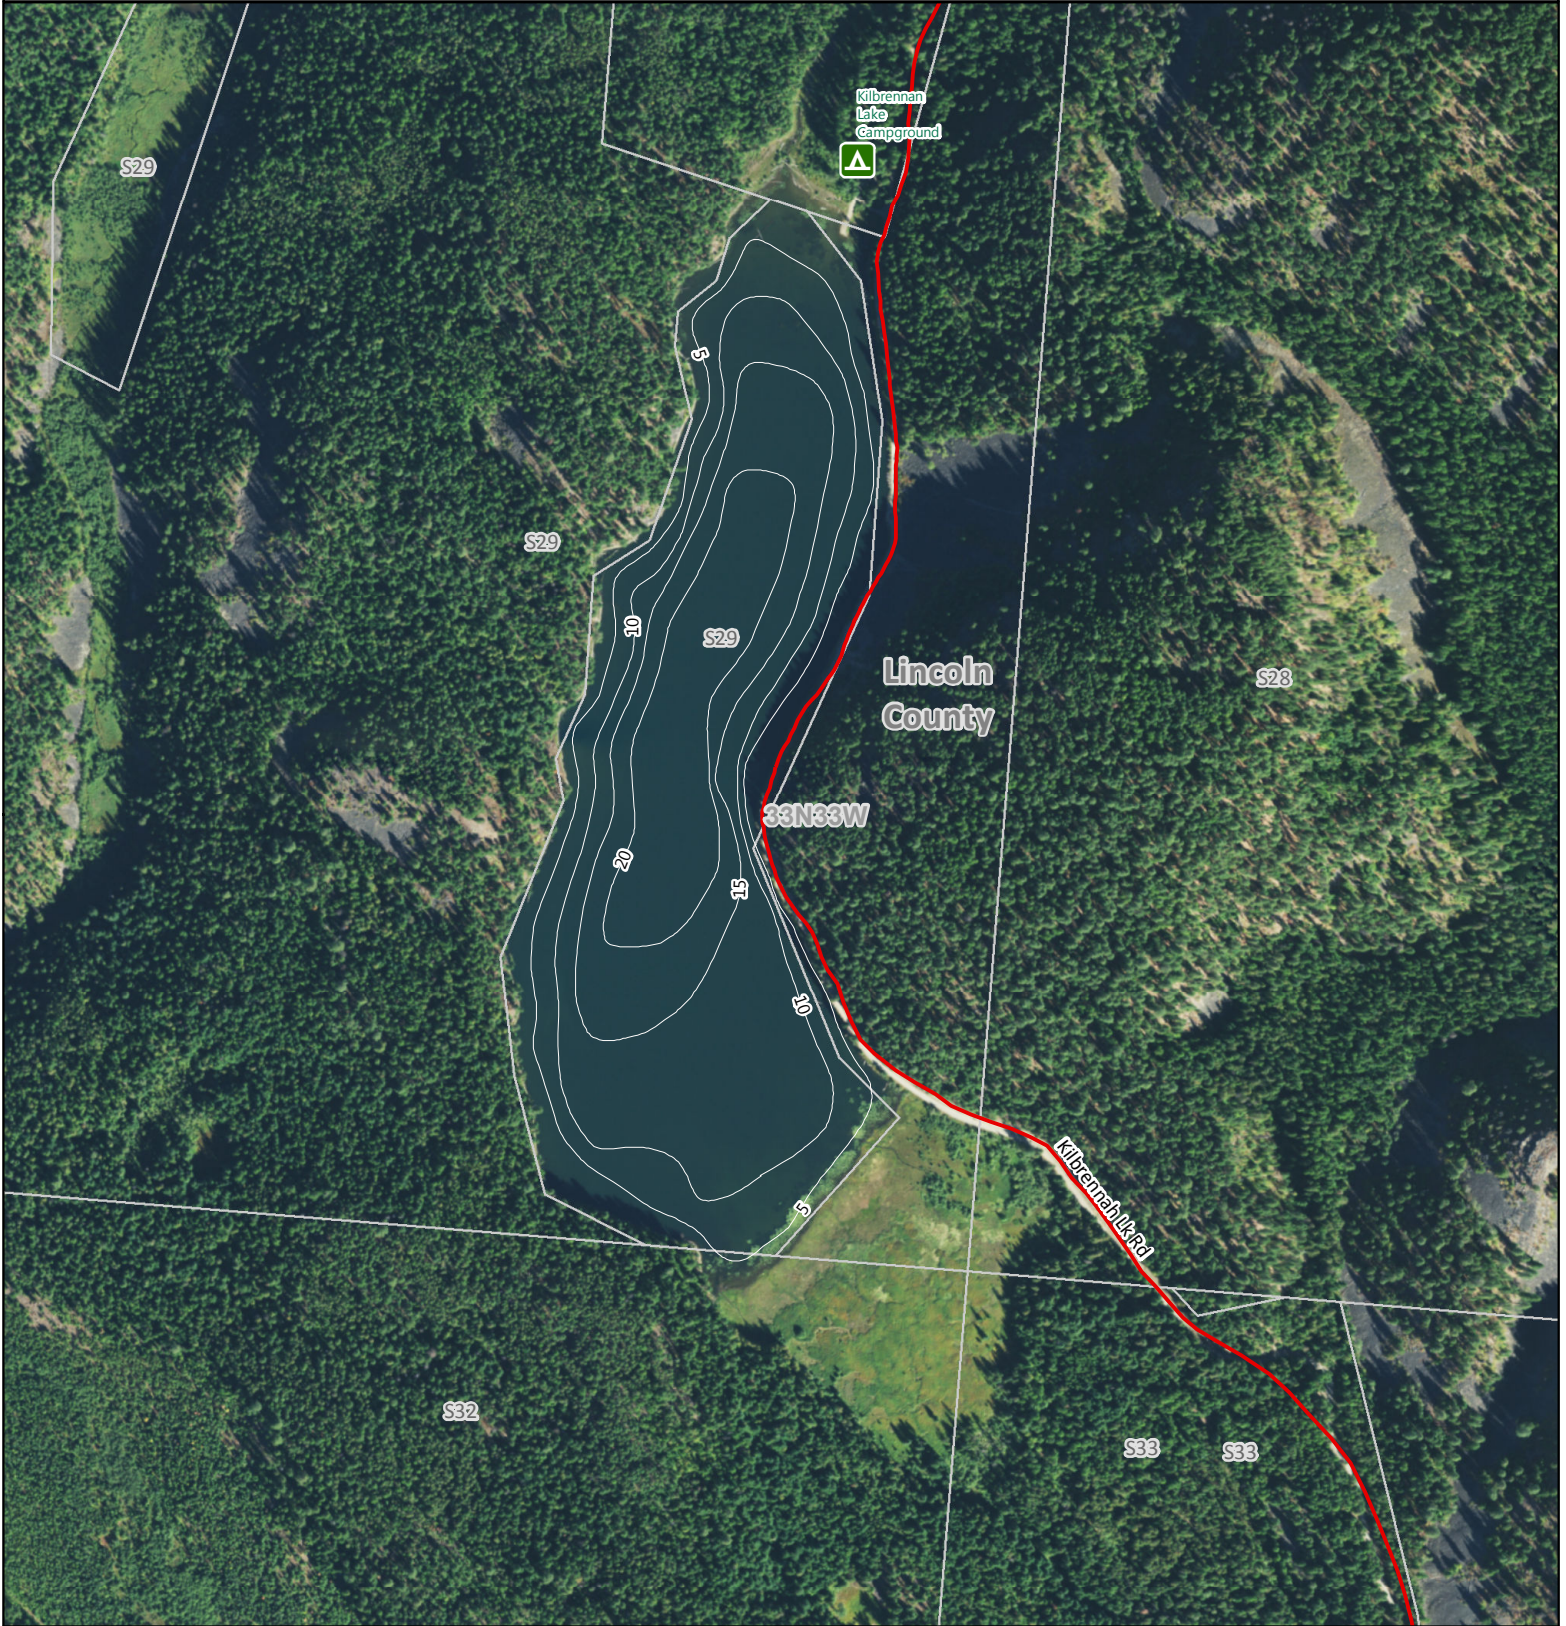

Bathymetry Survey Map

 Camping

Elevation: 3066 Feet
Area: 55 Acres
Max Depth: 40 Feet
Volume: 785 Acre-Feet
Ave Depth: 14 Feet