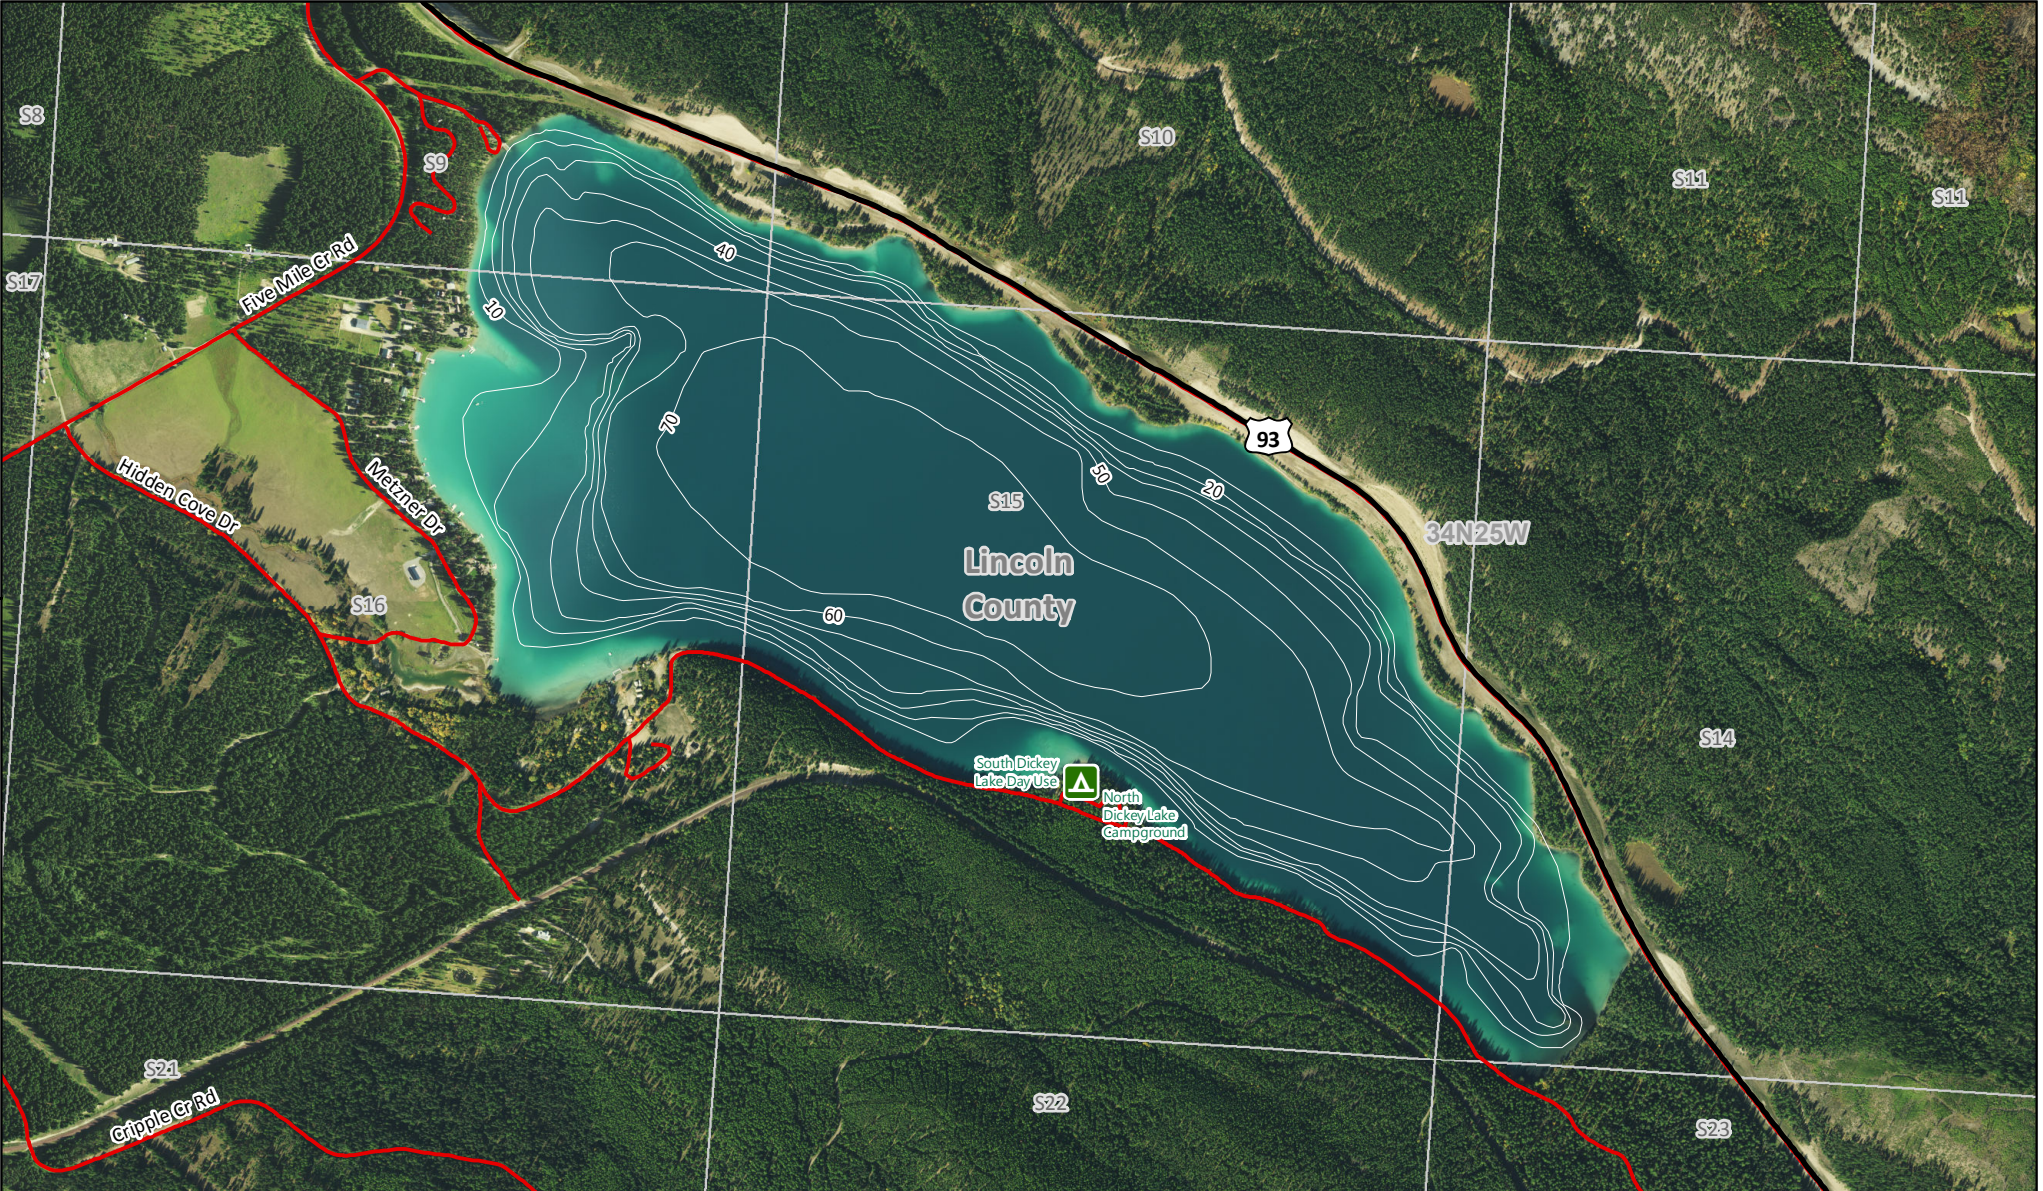

Dickey Lake

MONTANA FWP

Bathymetry Survey Map

-  Camping
-  Day Use

Area of Interest

Elevation: 3198 Feet
Area: 585 Acres
Max Depth: N/A
Volume: 26256 Acre-Feet
Ave Depth: 44 Feet

0 0.15 0.3
Miles