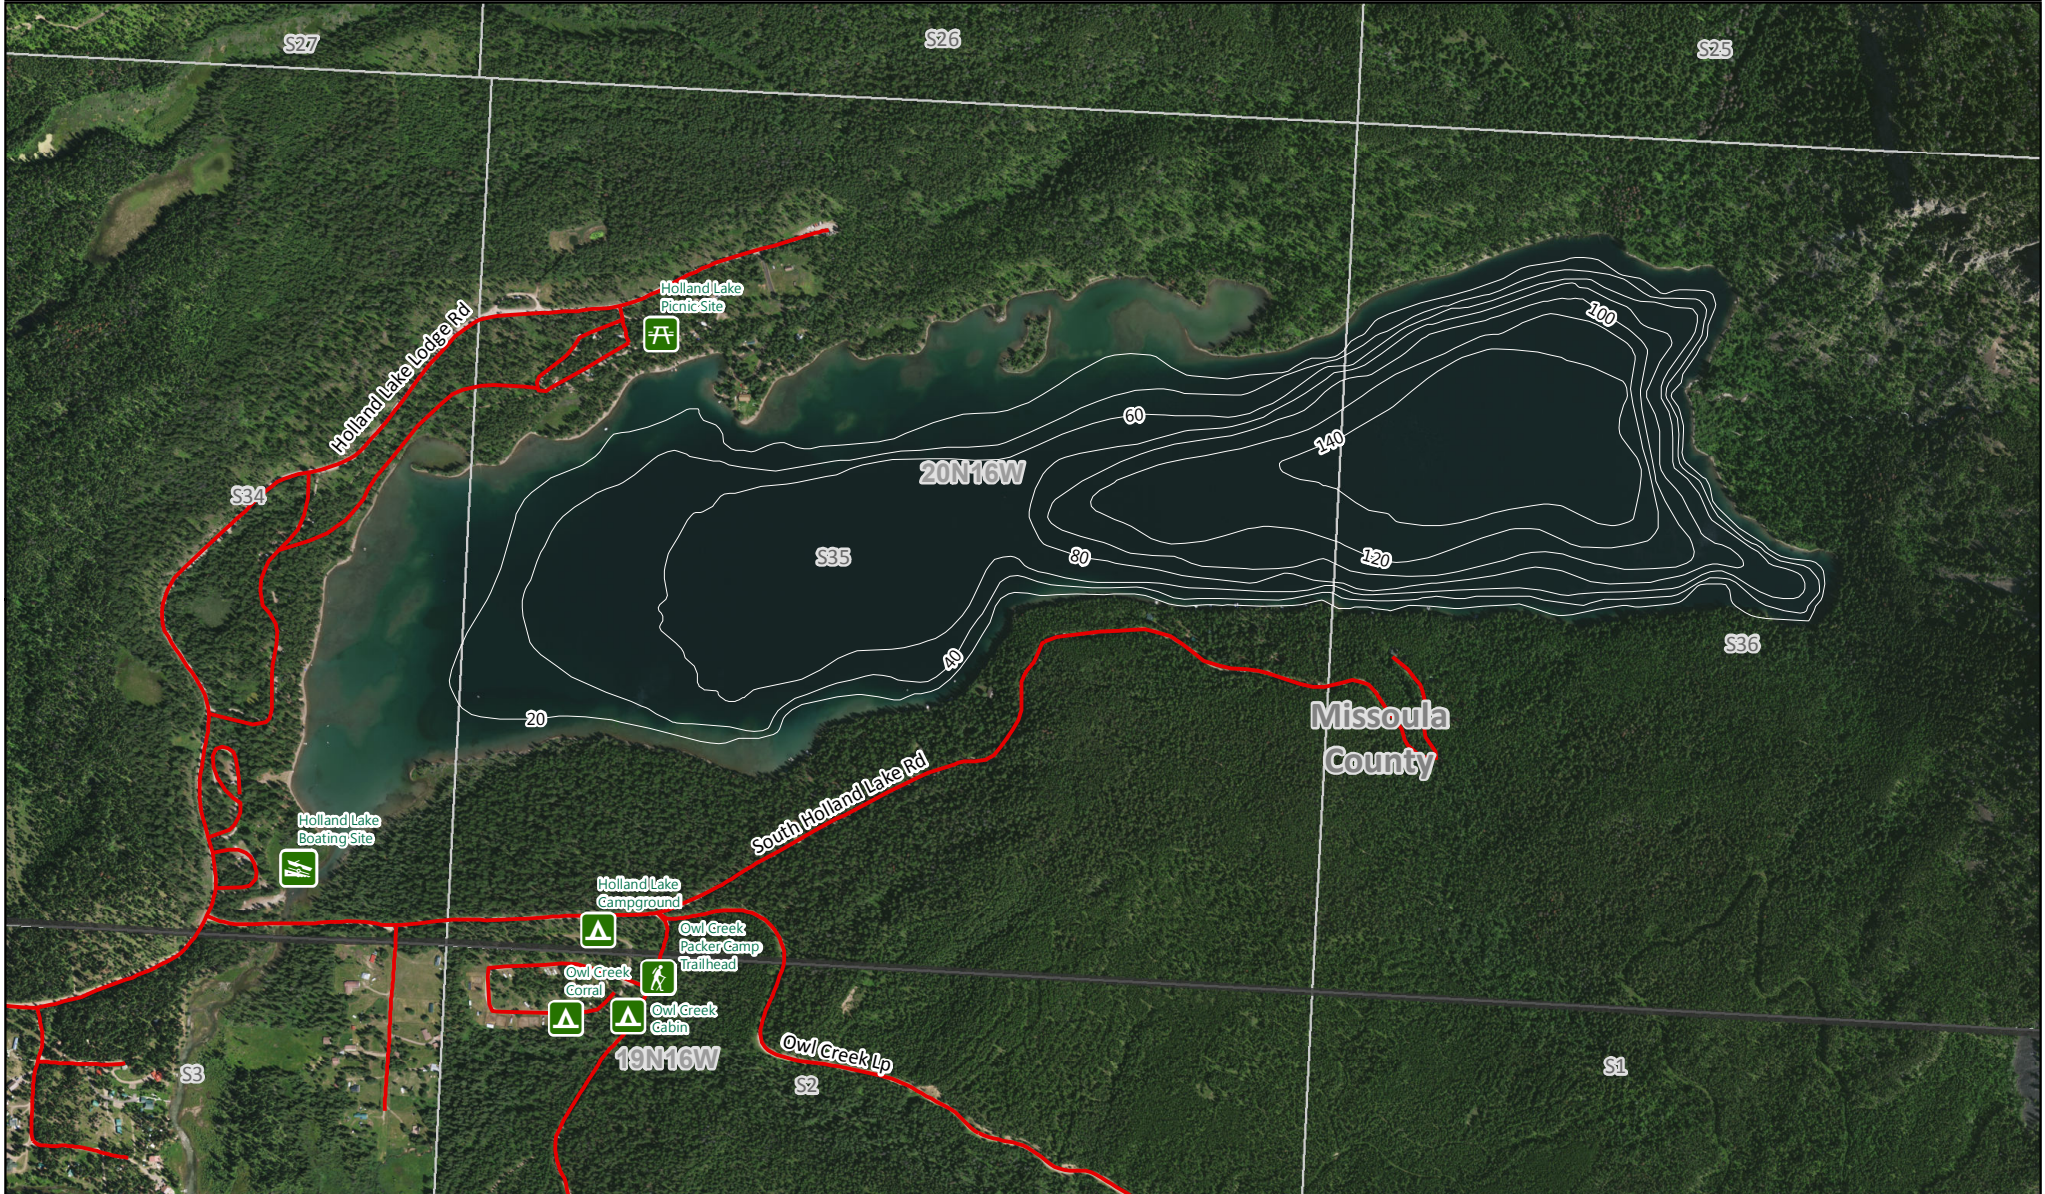

Holland Lake

MONTANA FWP

Bathymetry Survey Map

- Hiking
- Day Use
- Launch
- Camping

Area of Interest

Elevation: 4198 Feet
Area: 413 Acres
Max Depth: 156 Feet
Volume: 24424 Acre-Feet
Ave Depth: 59 Feet

0 0.125 0.25
Miles