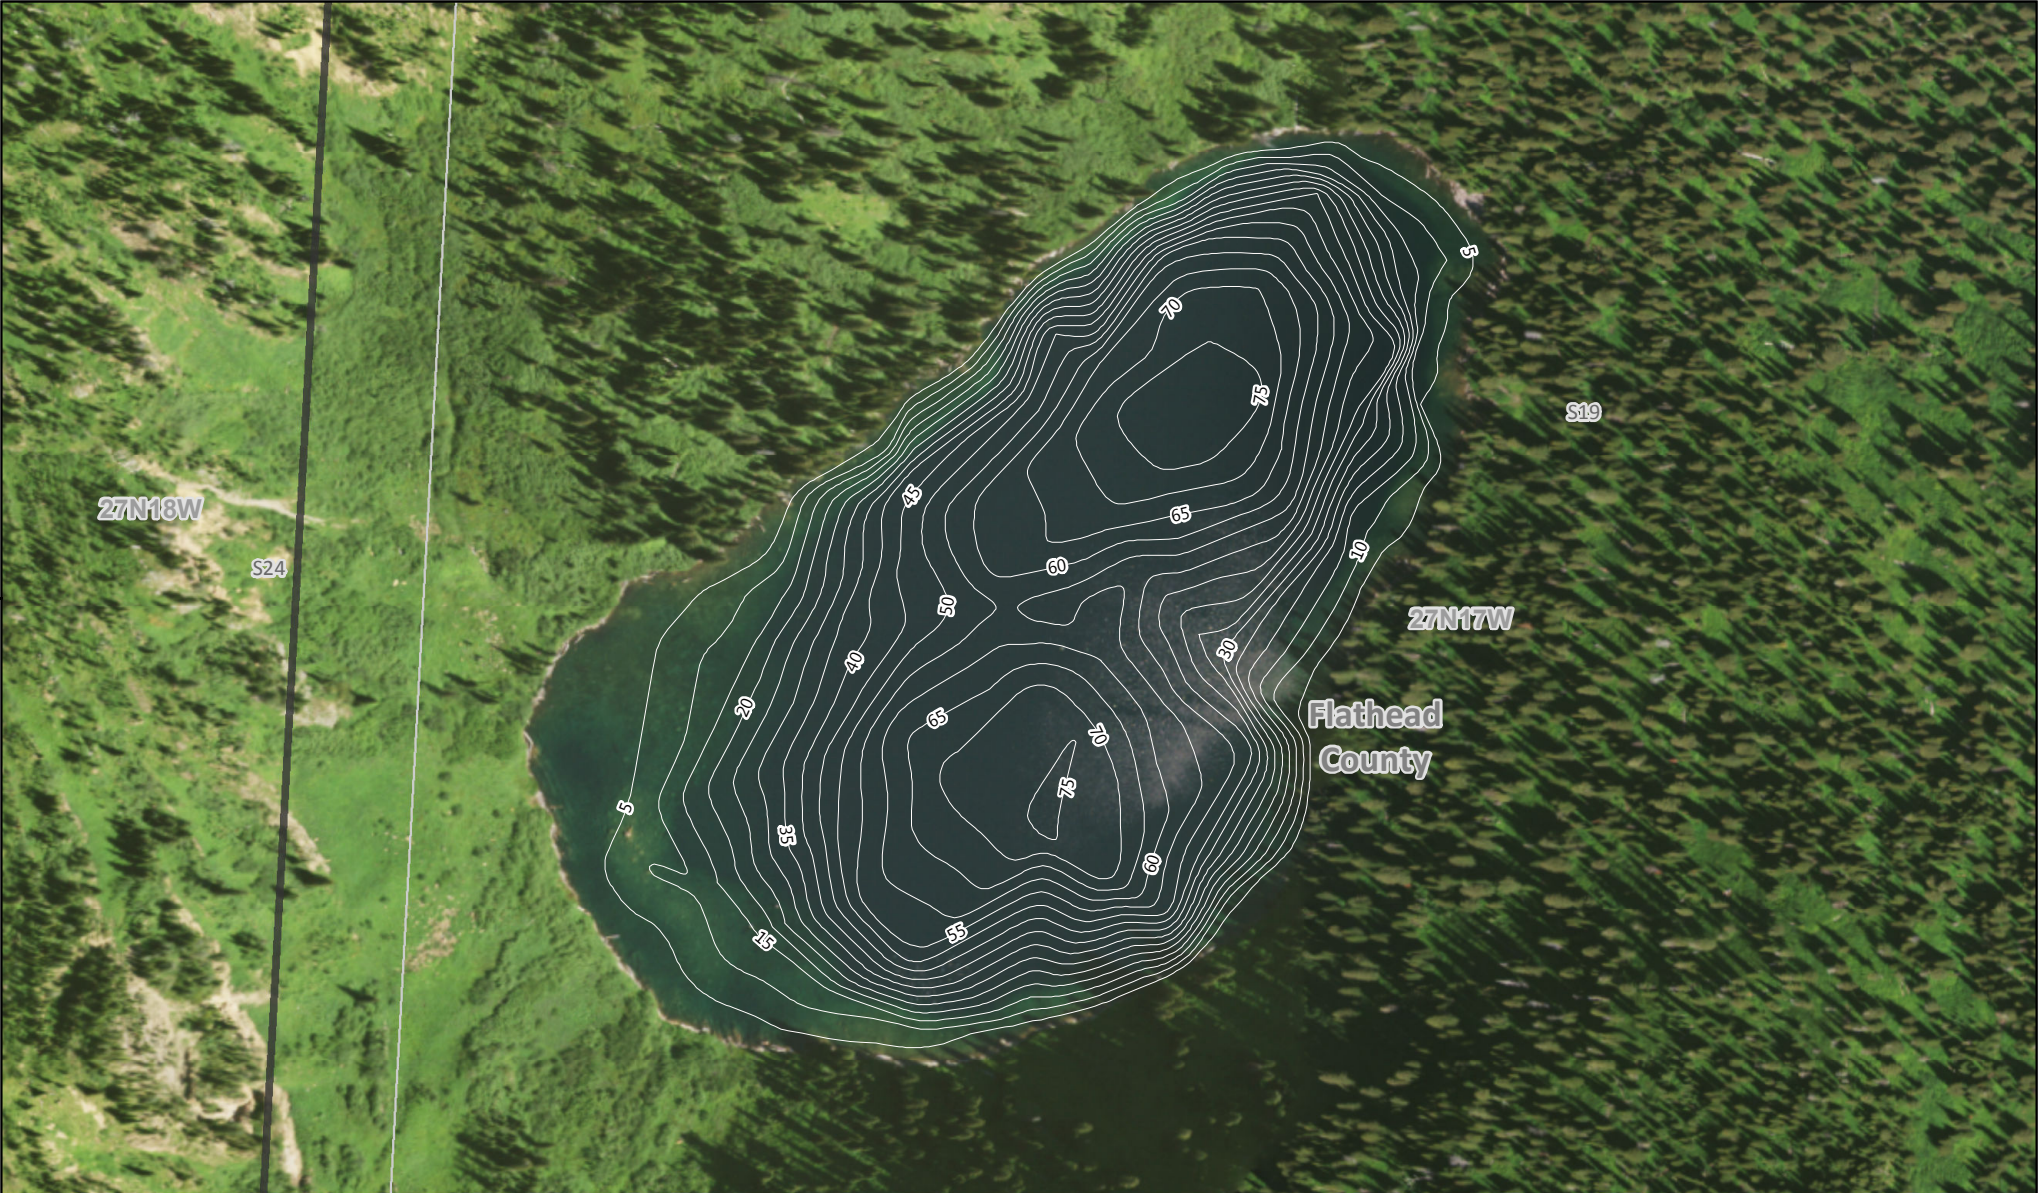

Margaret Lake

MONTANA FWP

Bathymetry Survey Map

Elevation: 5799 Feet
Area: 47 Acres
Max Depth: 79 Feet
Volume: 1962 Acre-Feet
Ave Depth: 42 Feet