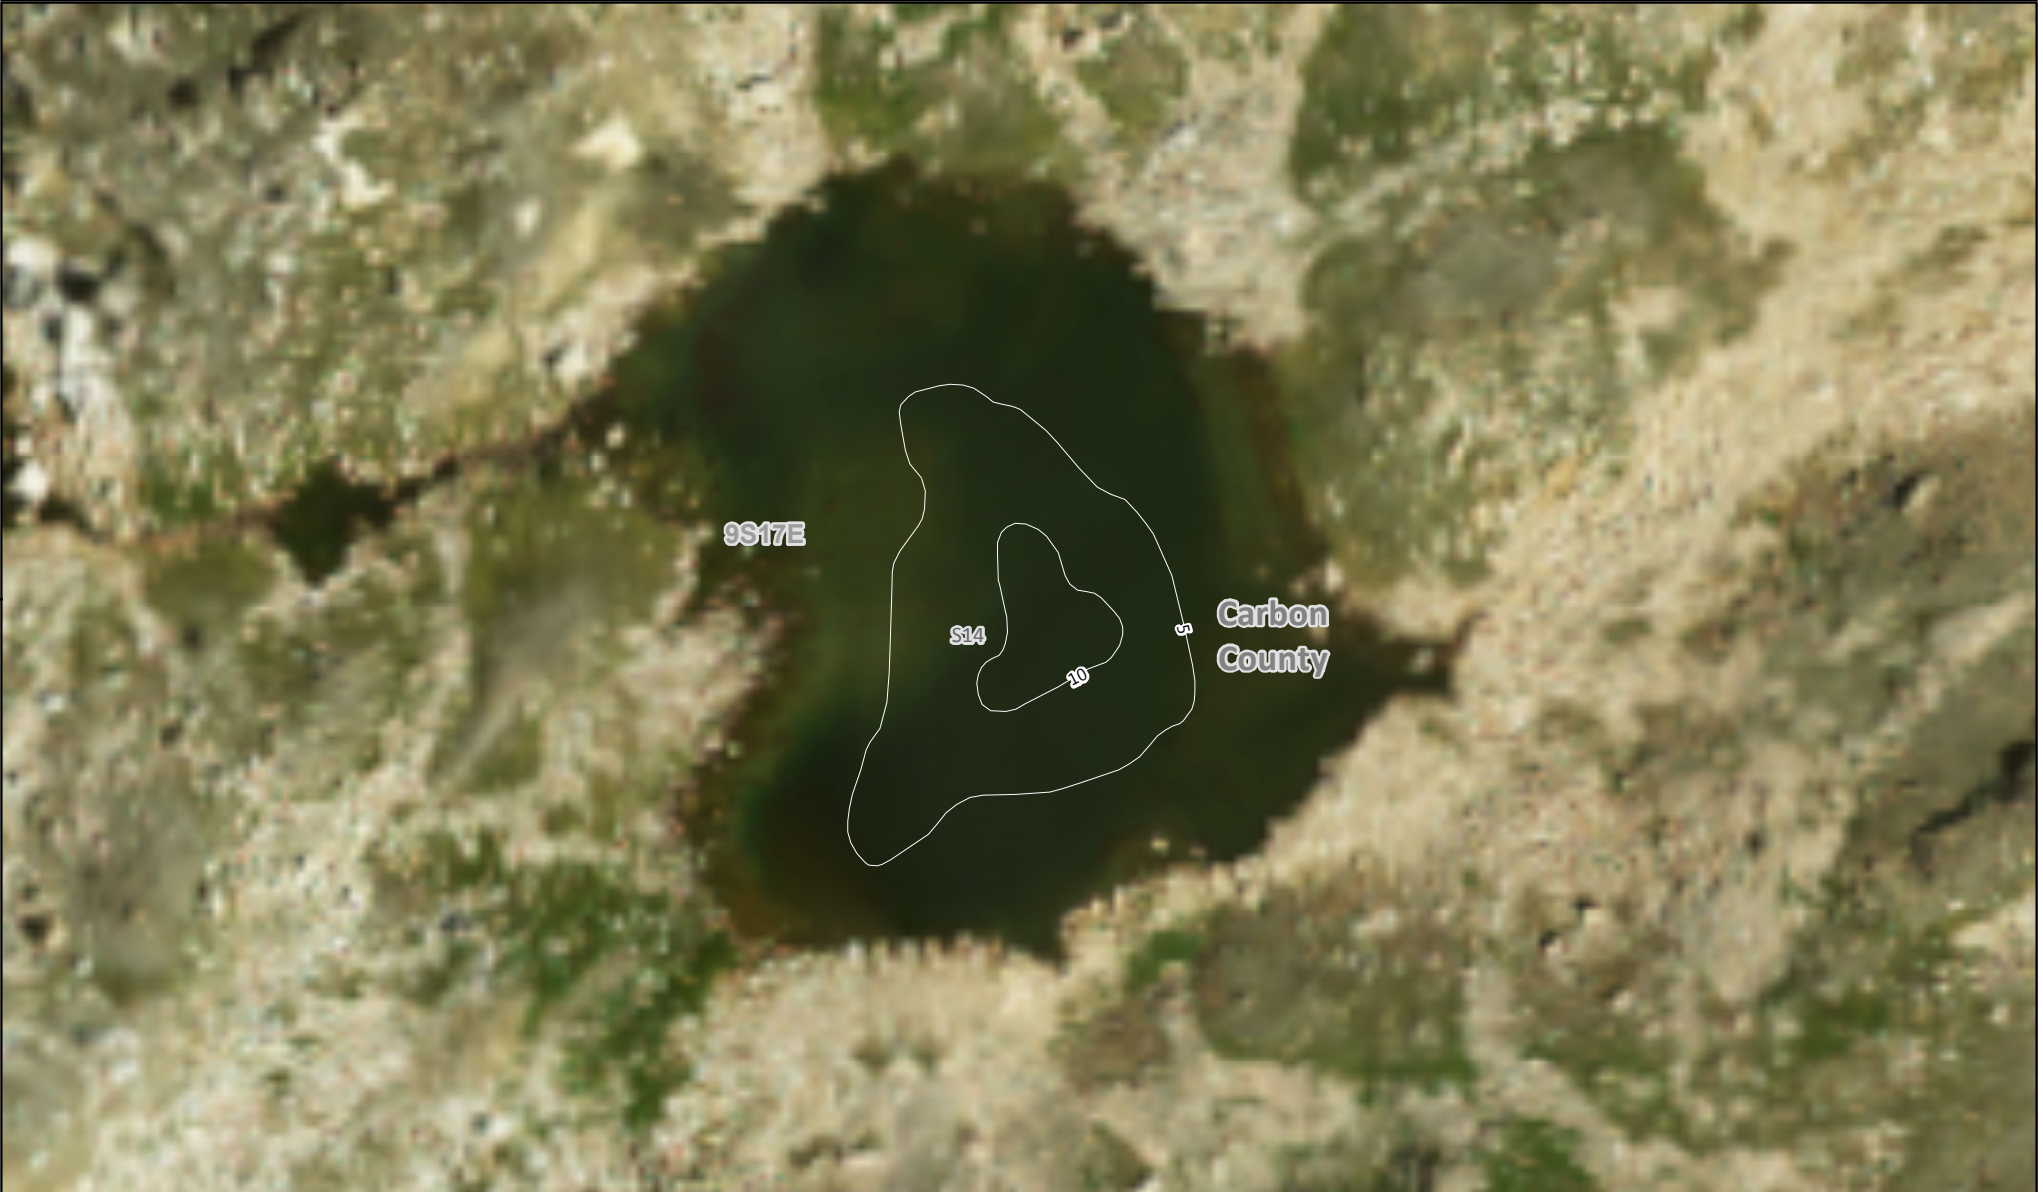

Unnamed Lake 238

Bathymetry Survey Map

Elevation: 10223 Feet
Area: 1 Acres
Max Depth: 24 Feet
Volume: 4 Acre-Feet
Ave Depth: 3 Feet