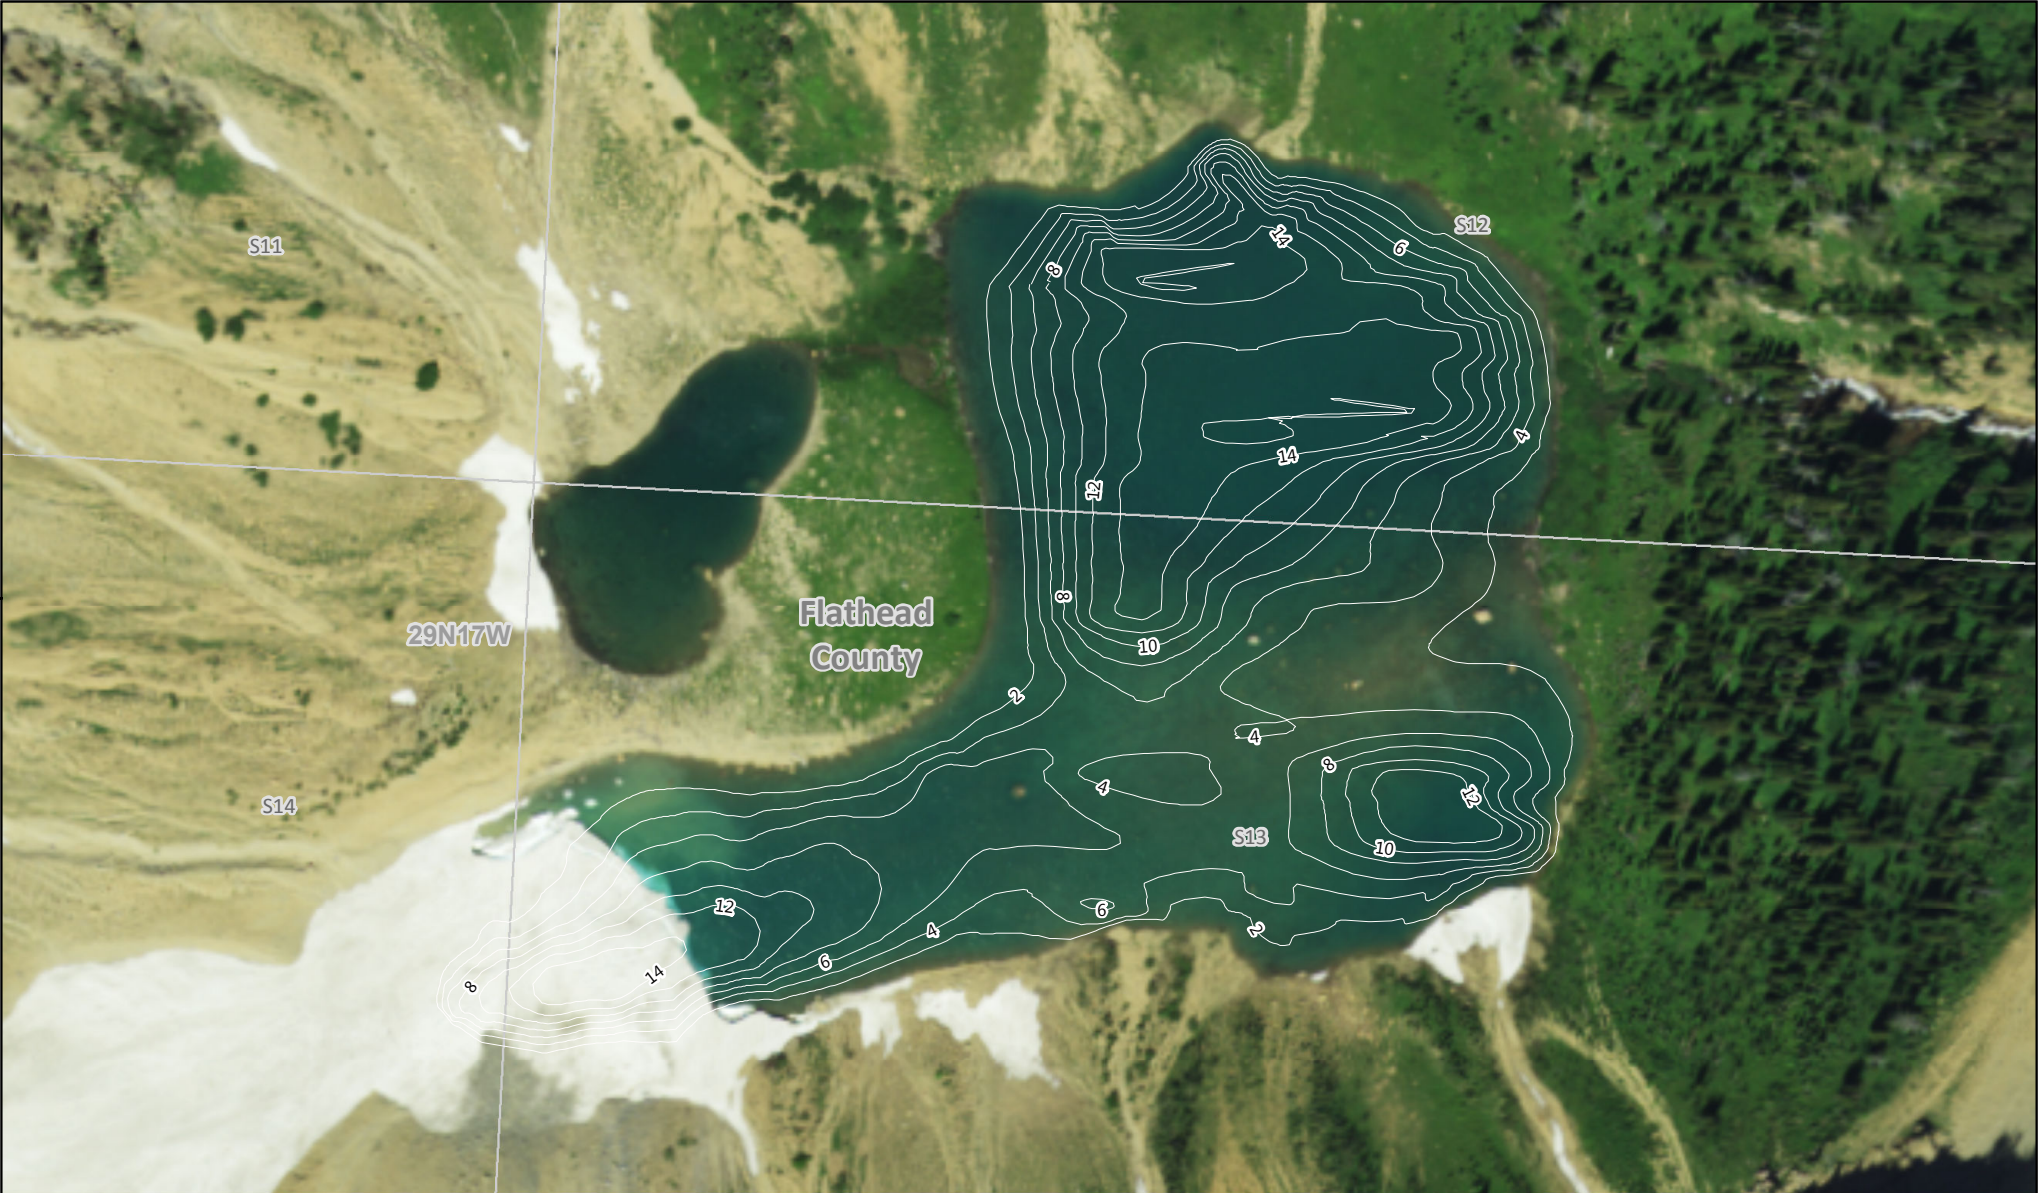

# Dickey Lake

MONTANA FWP

Bathymetry Survey Map

### Area of Interest

Elevation: 5995 Feet  
Area: 14 Acres  
Max Depth: 14 Feet  
Volume: N/A  
Ave Depth: N/A