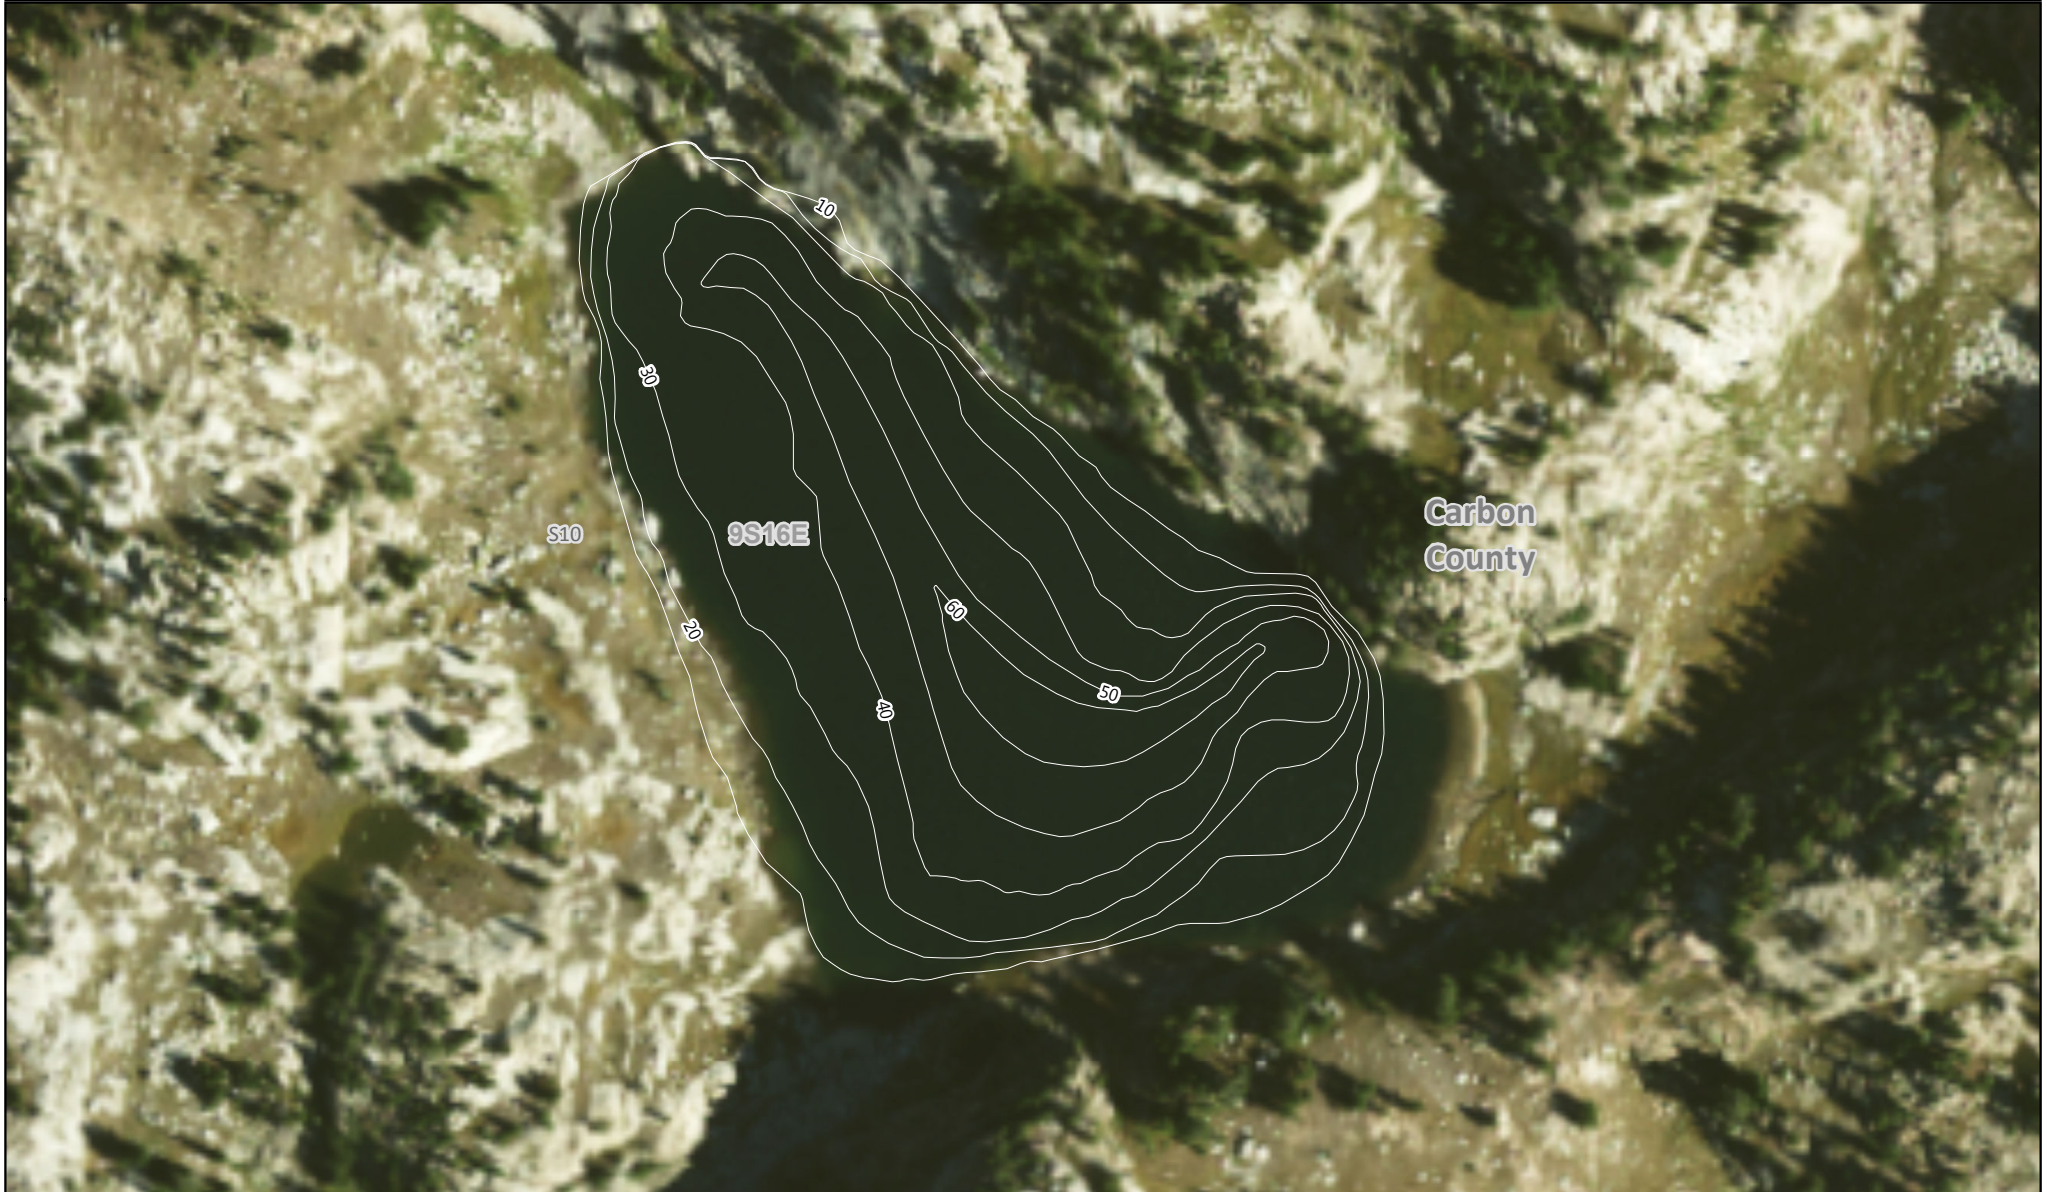

Triangle Lake

MONTANA FWP

Bathymetry Survey Map

Elevation: 9840 Feet
Area: 6 Acres
Max Depth: 55 Feet
Volume: 137 Acre-Feet
Ave Depth: 28 Feet