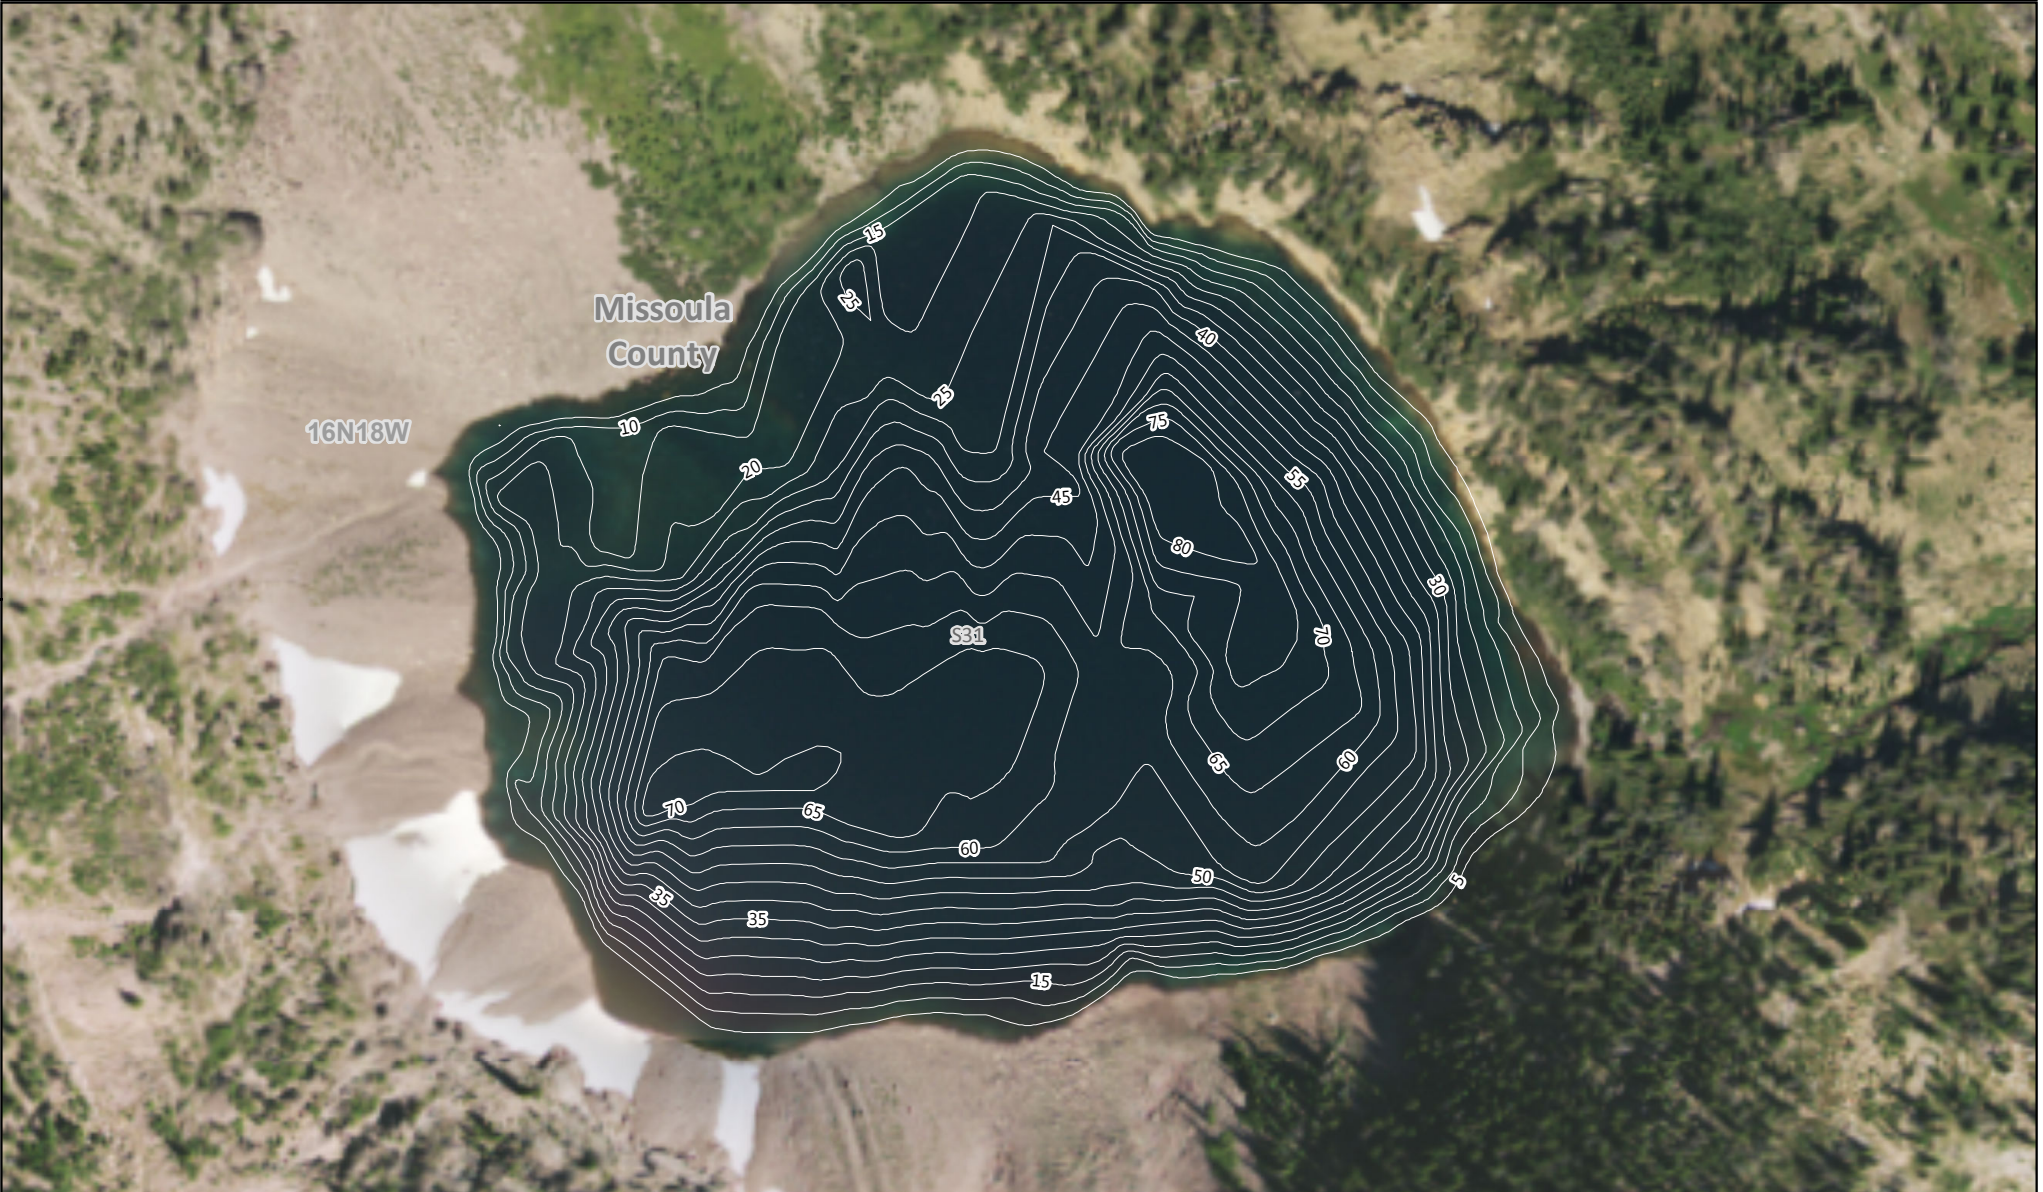

McLeod Lake

MONTANA FWP

Bathymetry Survey Map

Elevation: 7484 Feet
Area: 13 Acres
Max Depth: N/A
Volume: N/A
Ave Depth: N/A