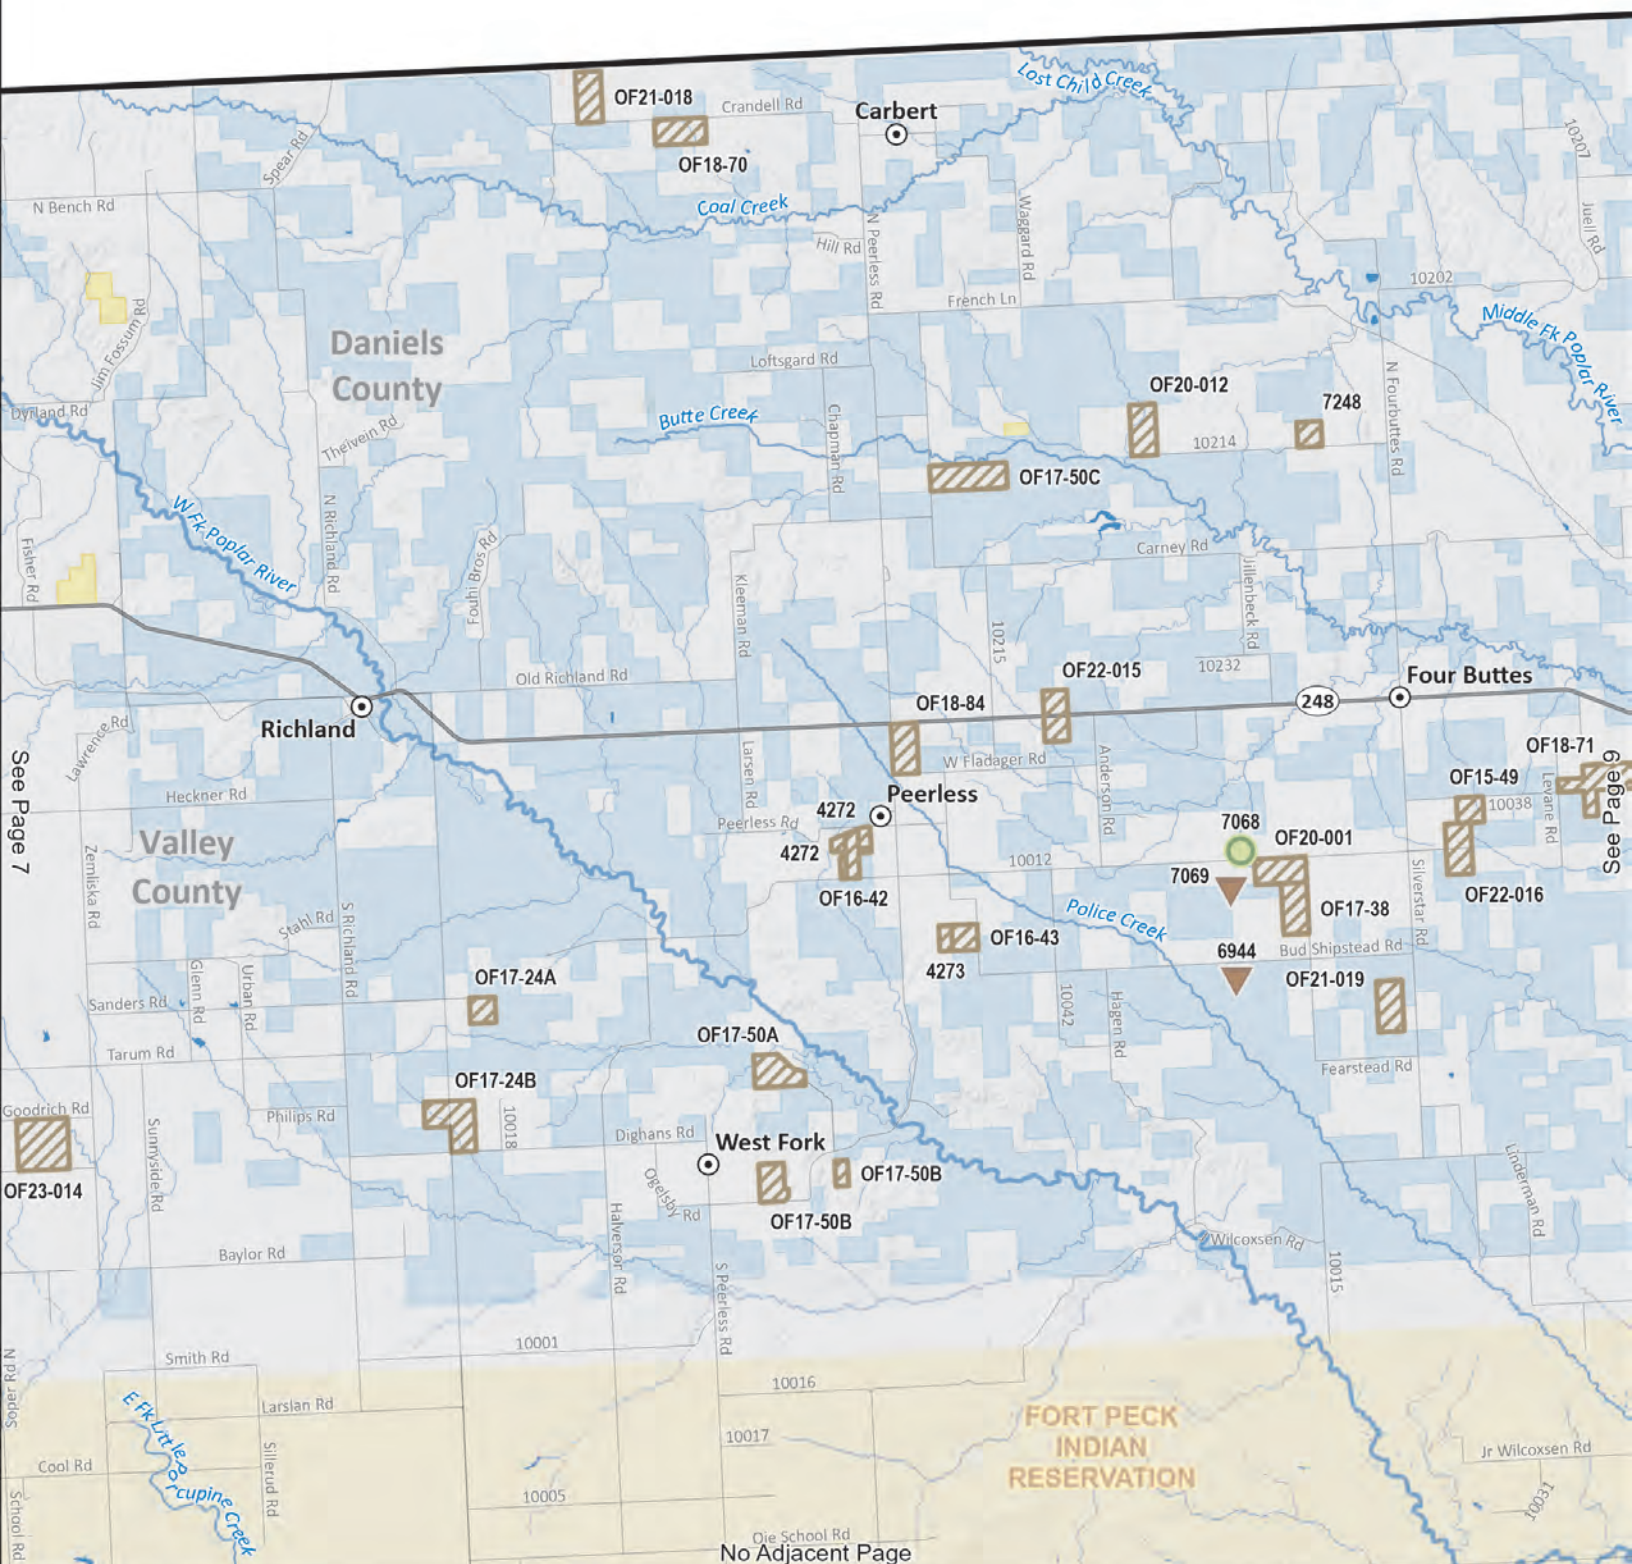

UGBEP Permission Methods- See 2024 Projects Access Guide

No Adjacent Page

	Public Land Project		US Bureau of Land Management
	Project Located on Block Management Area		Other Federal Land
	Private Land Project - No Permission Needed for Game Bird Hunting		Montana State Trust Land
			Indian Reservation

**Area of Interest**