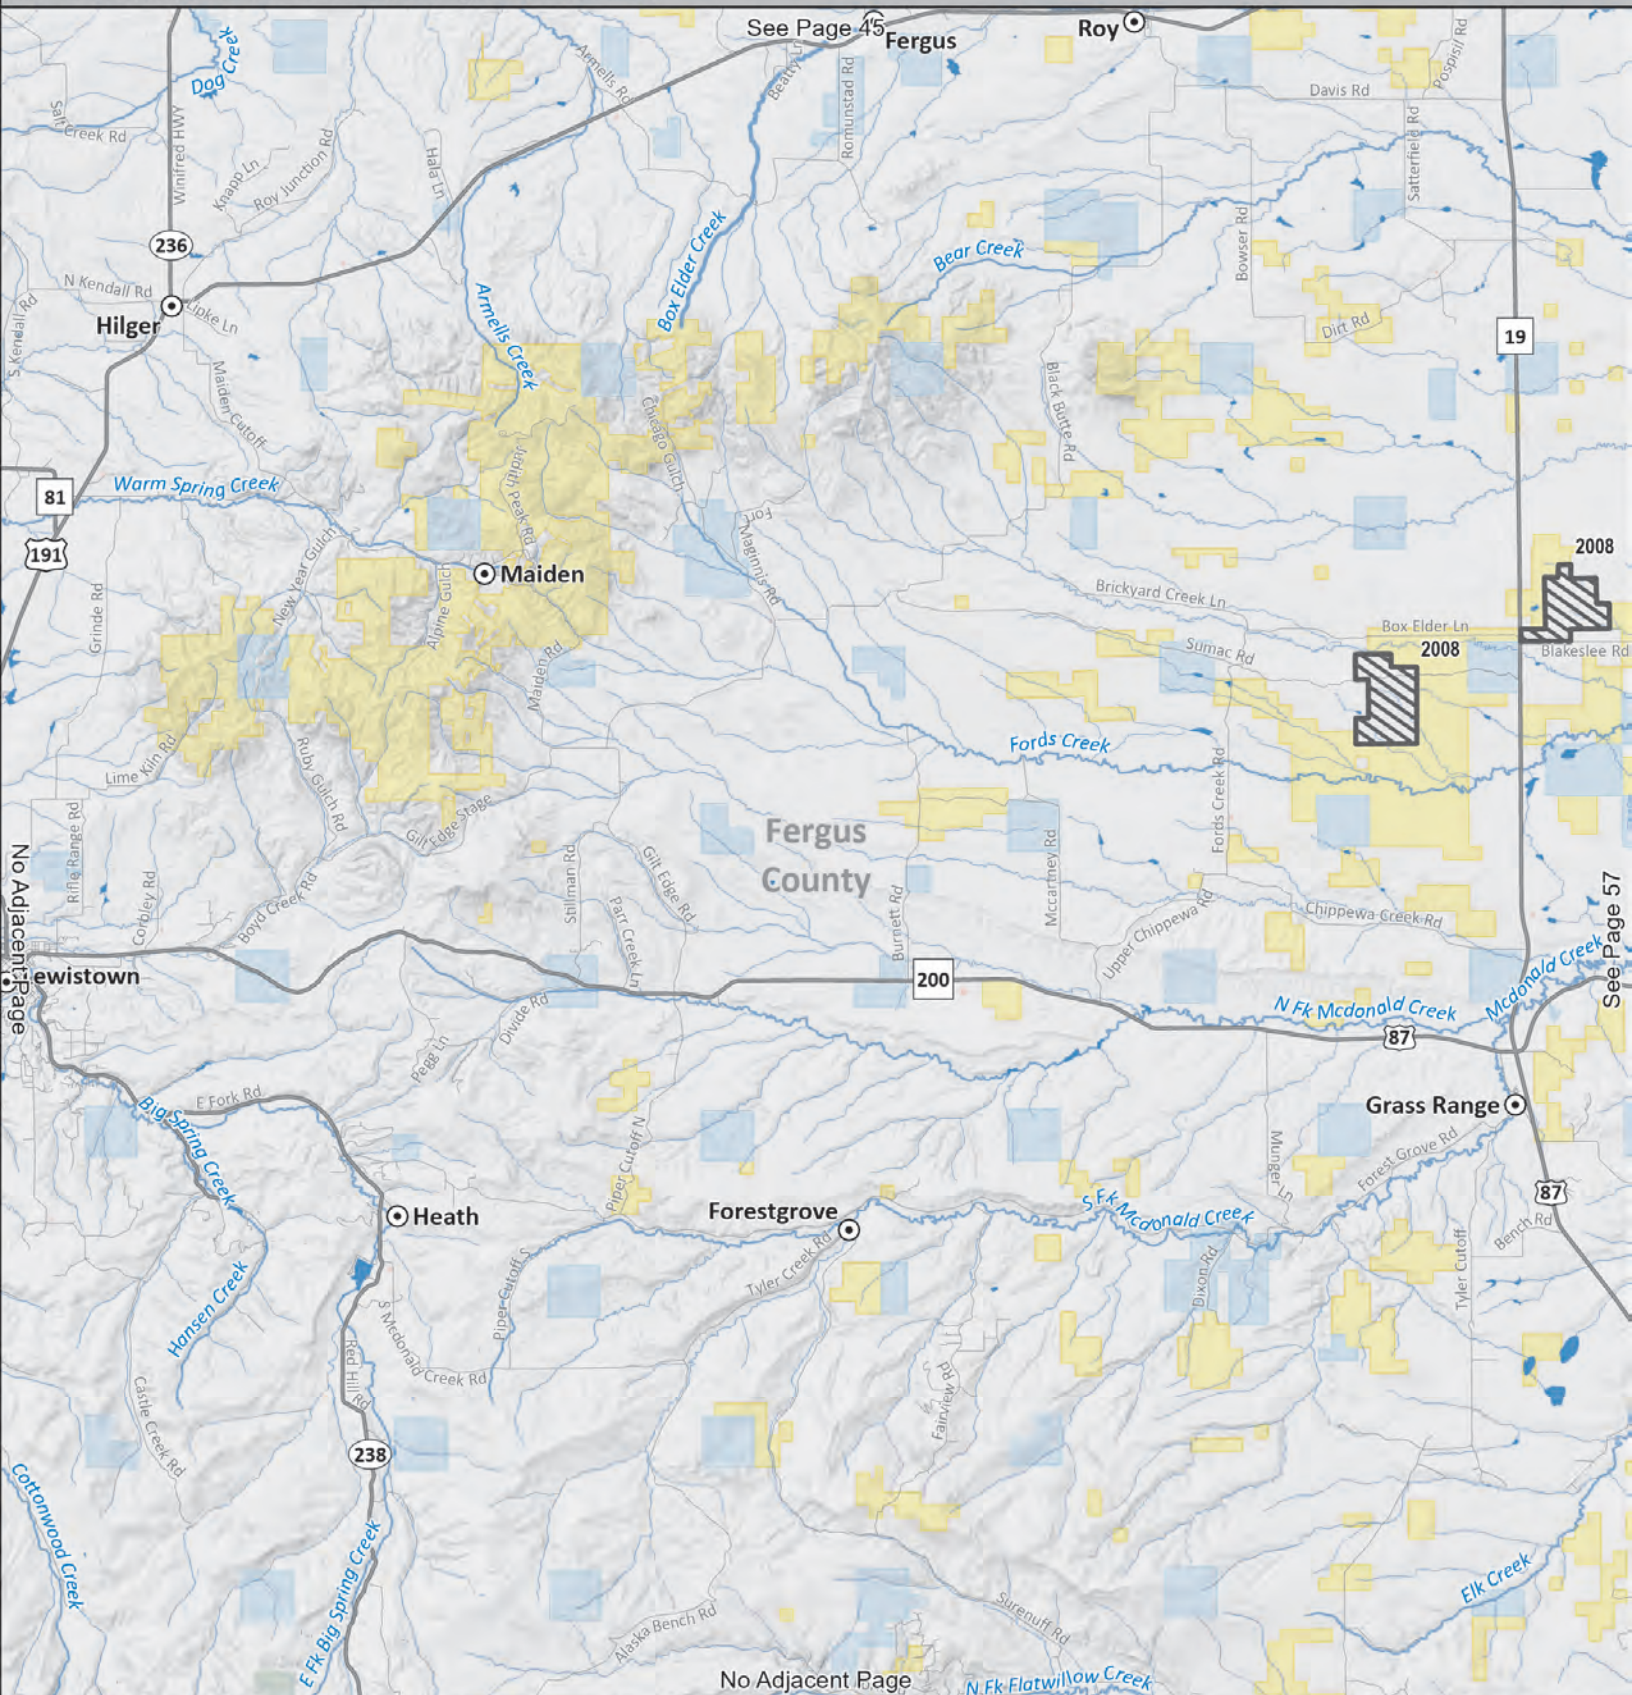

UGBEP Permission Methods- See 2024 Projects Access Guide

 Private Land Project - Permission Needed

 US Bureau of Land Management

 Other Federal Land

 Montana Fish, Wildlife & Parks

 Montana State Trust Land

### Area of Interest