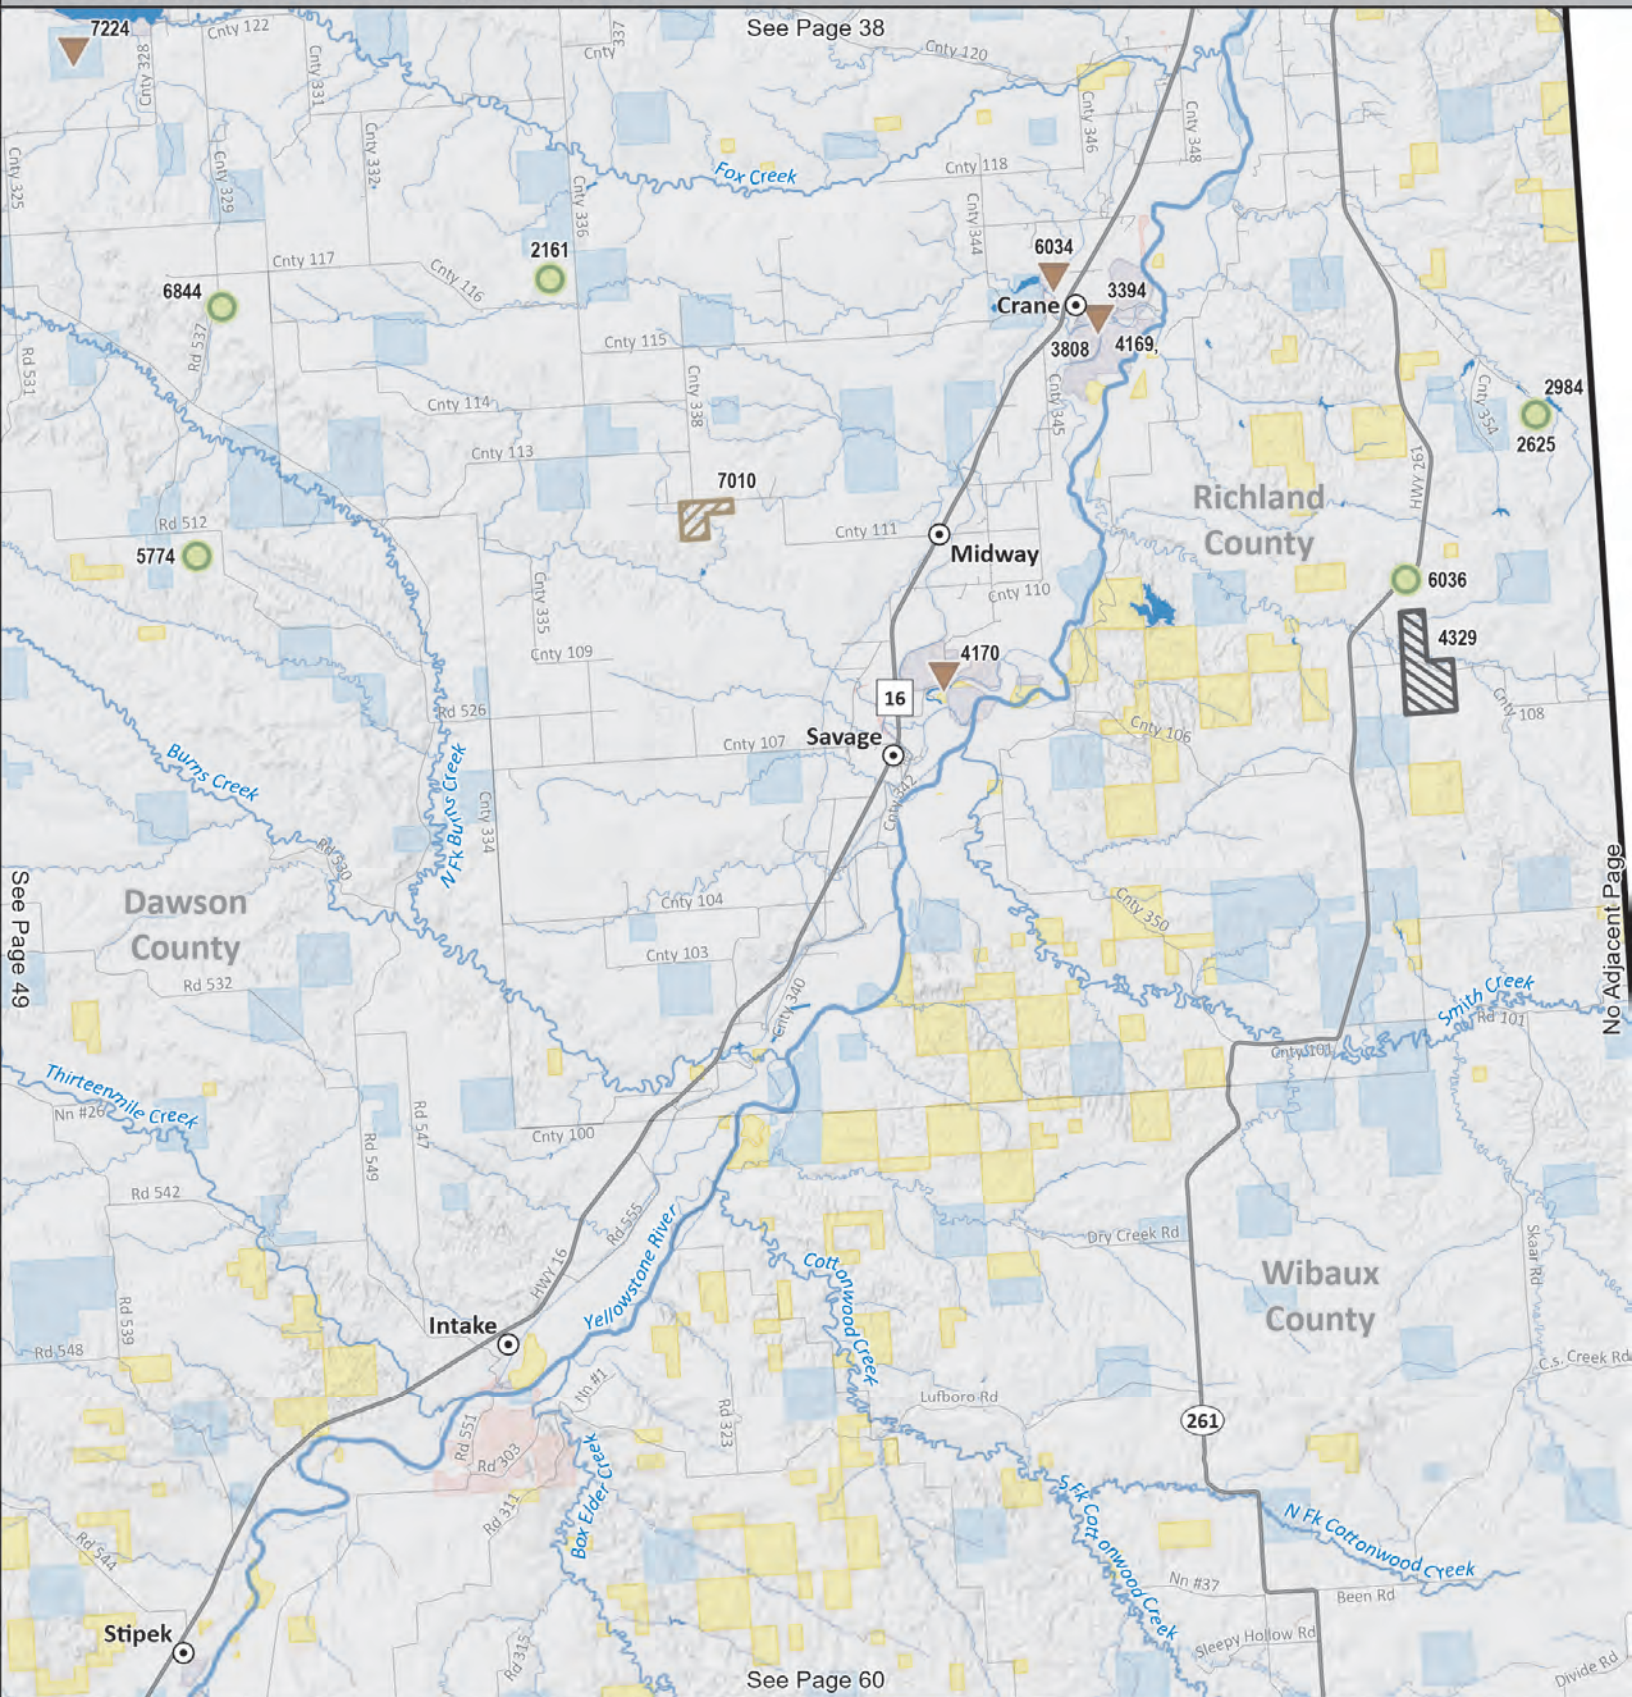

UGBEP Permission Methods- See 2024 Projects Access Guide

	Public Land Project		US Bureau of Land Management
	Project Located on Block Management Area		Other Federal Land
	Private Land Project - No Permission Needed for Game Bird Hunting		Montana Fish, Wildlife & Parks
	Private Land Project - Permission Needed		Montana State Trust Land